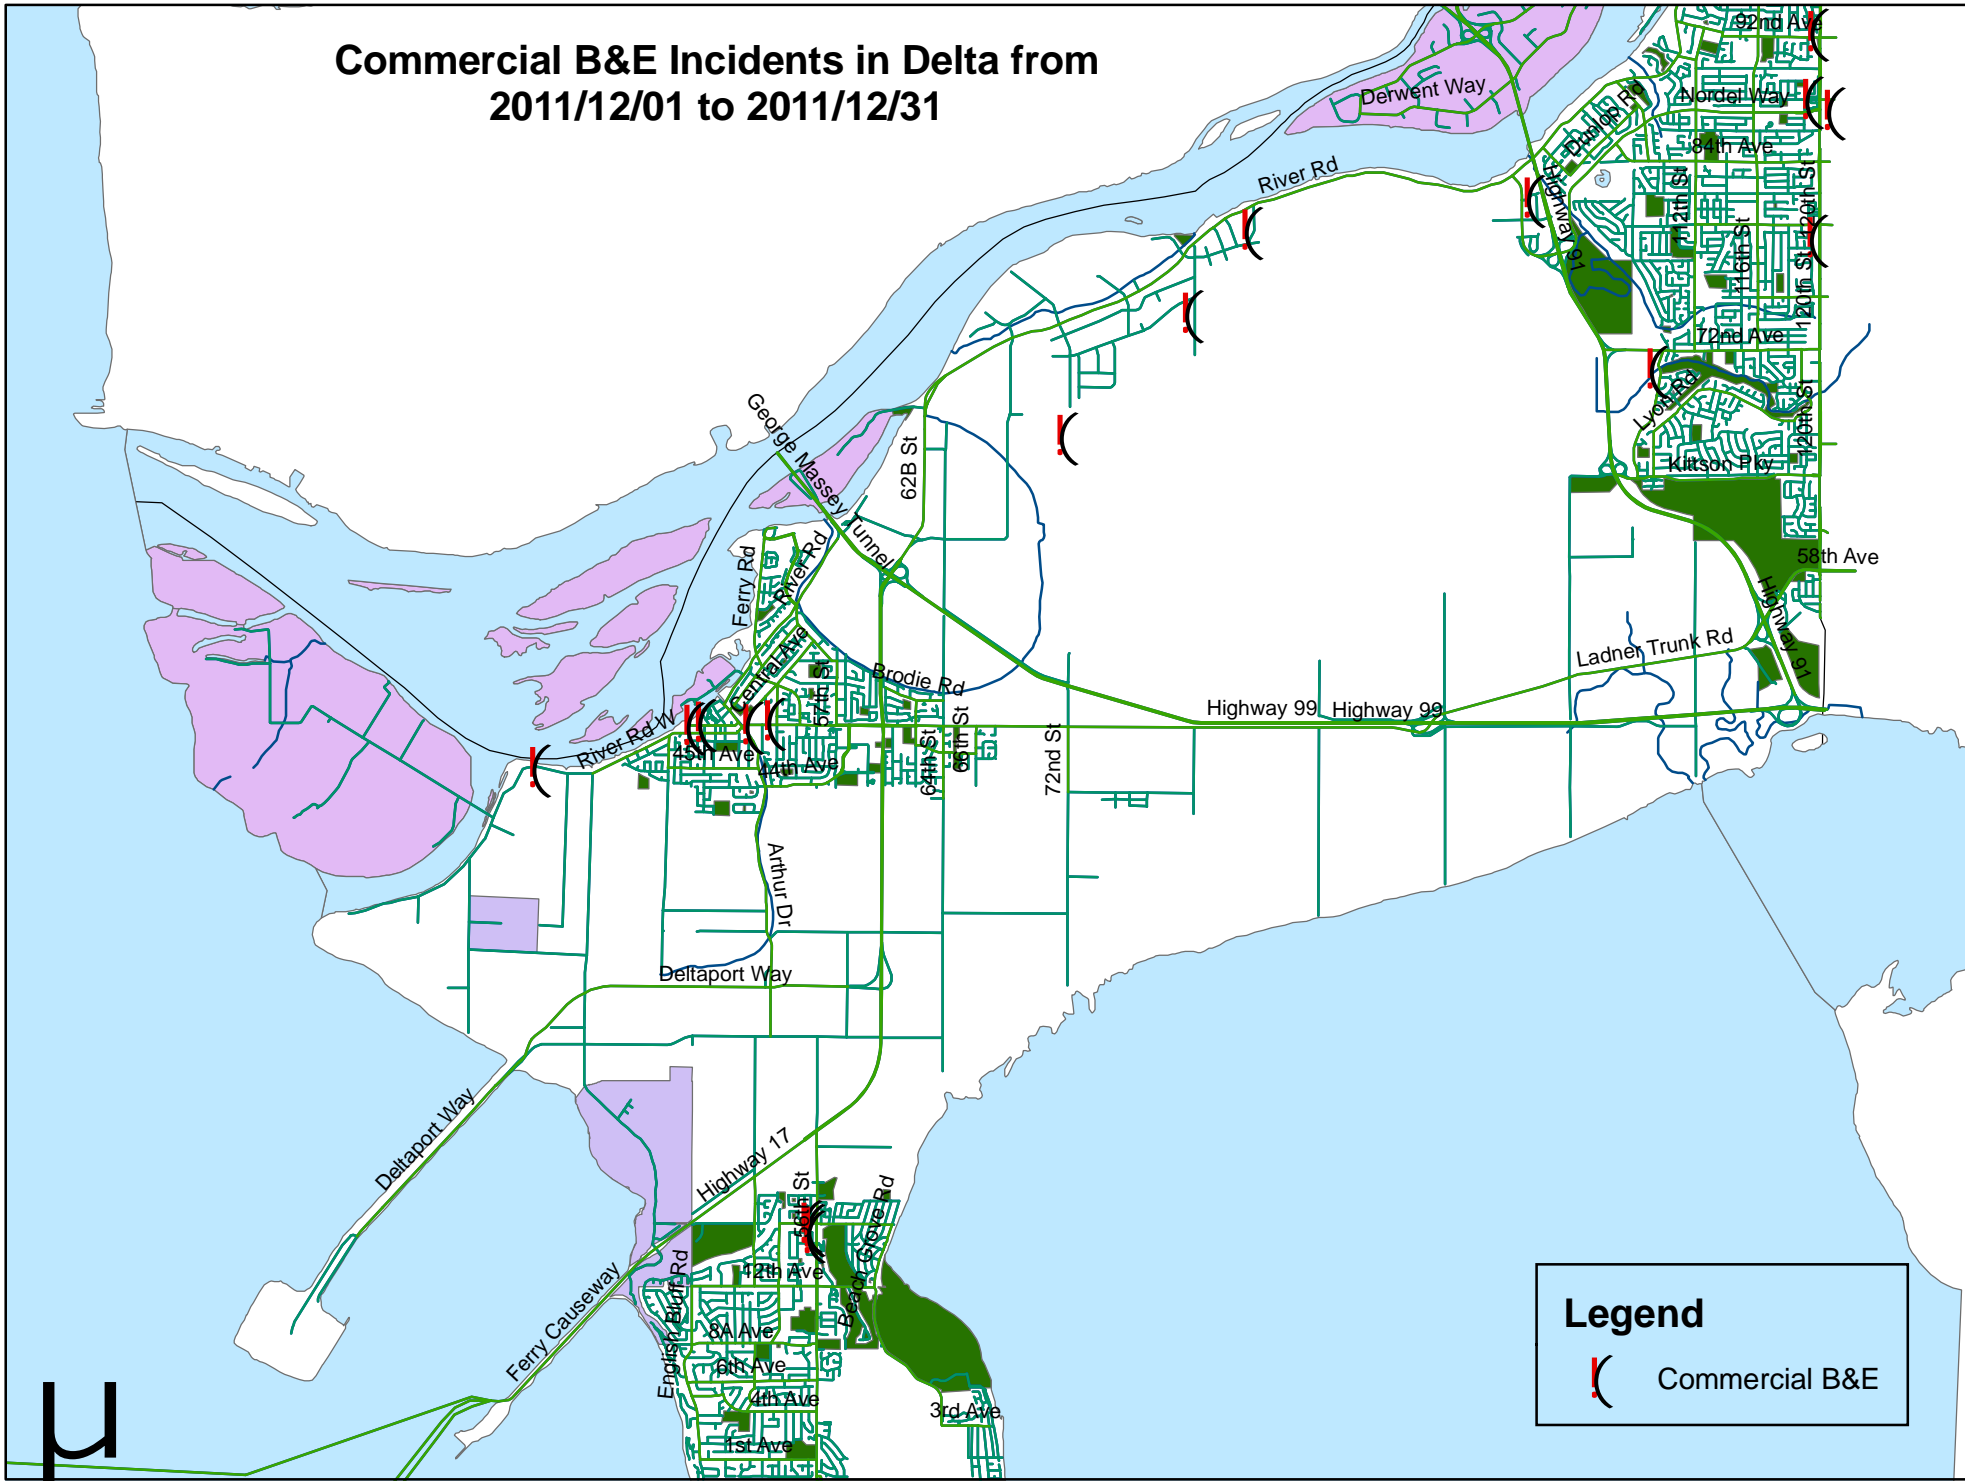

Robbery Incidents in Delta from 2011/12/01 to 2011/12/31

Legend

 Robbery

Commercial B&E Incidents in Delta from 2011/12/01 to 2011/12/31

Residential B&E Incidents in Delta from 2011/12/01 to 2011/12/31

Legend

(Residential_B&E

Theft from Vehicle Incidents in Delta from 2011/12/01 to 2011/12/31