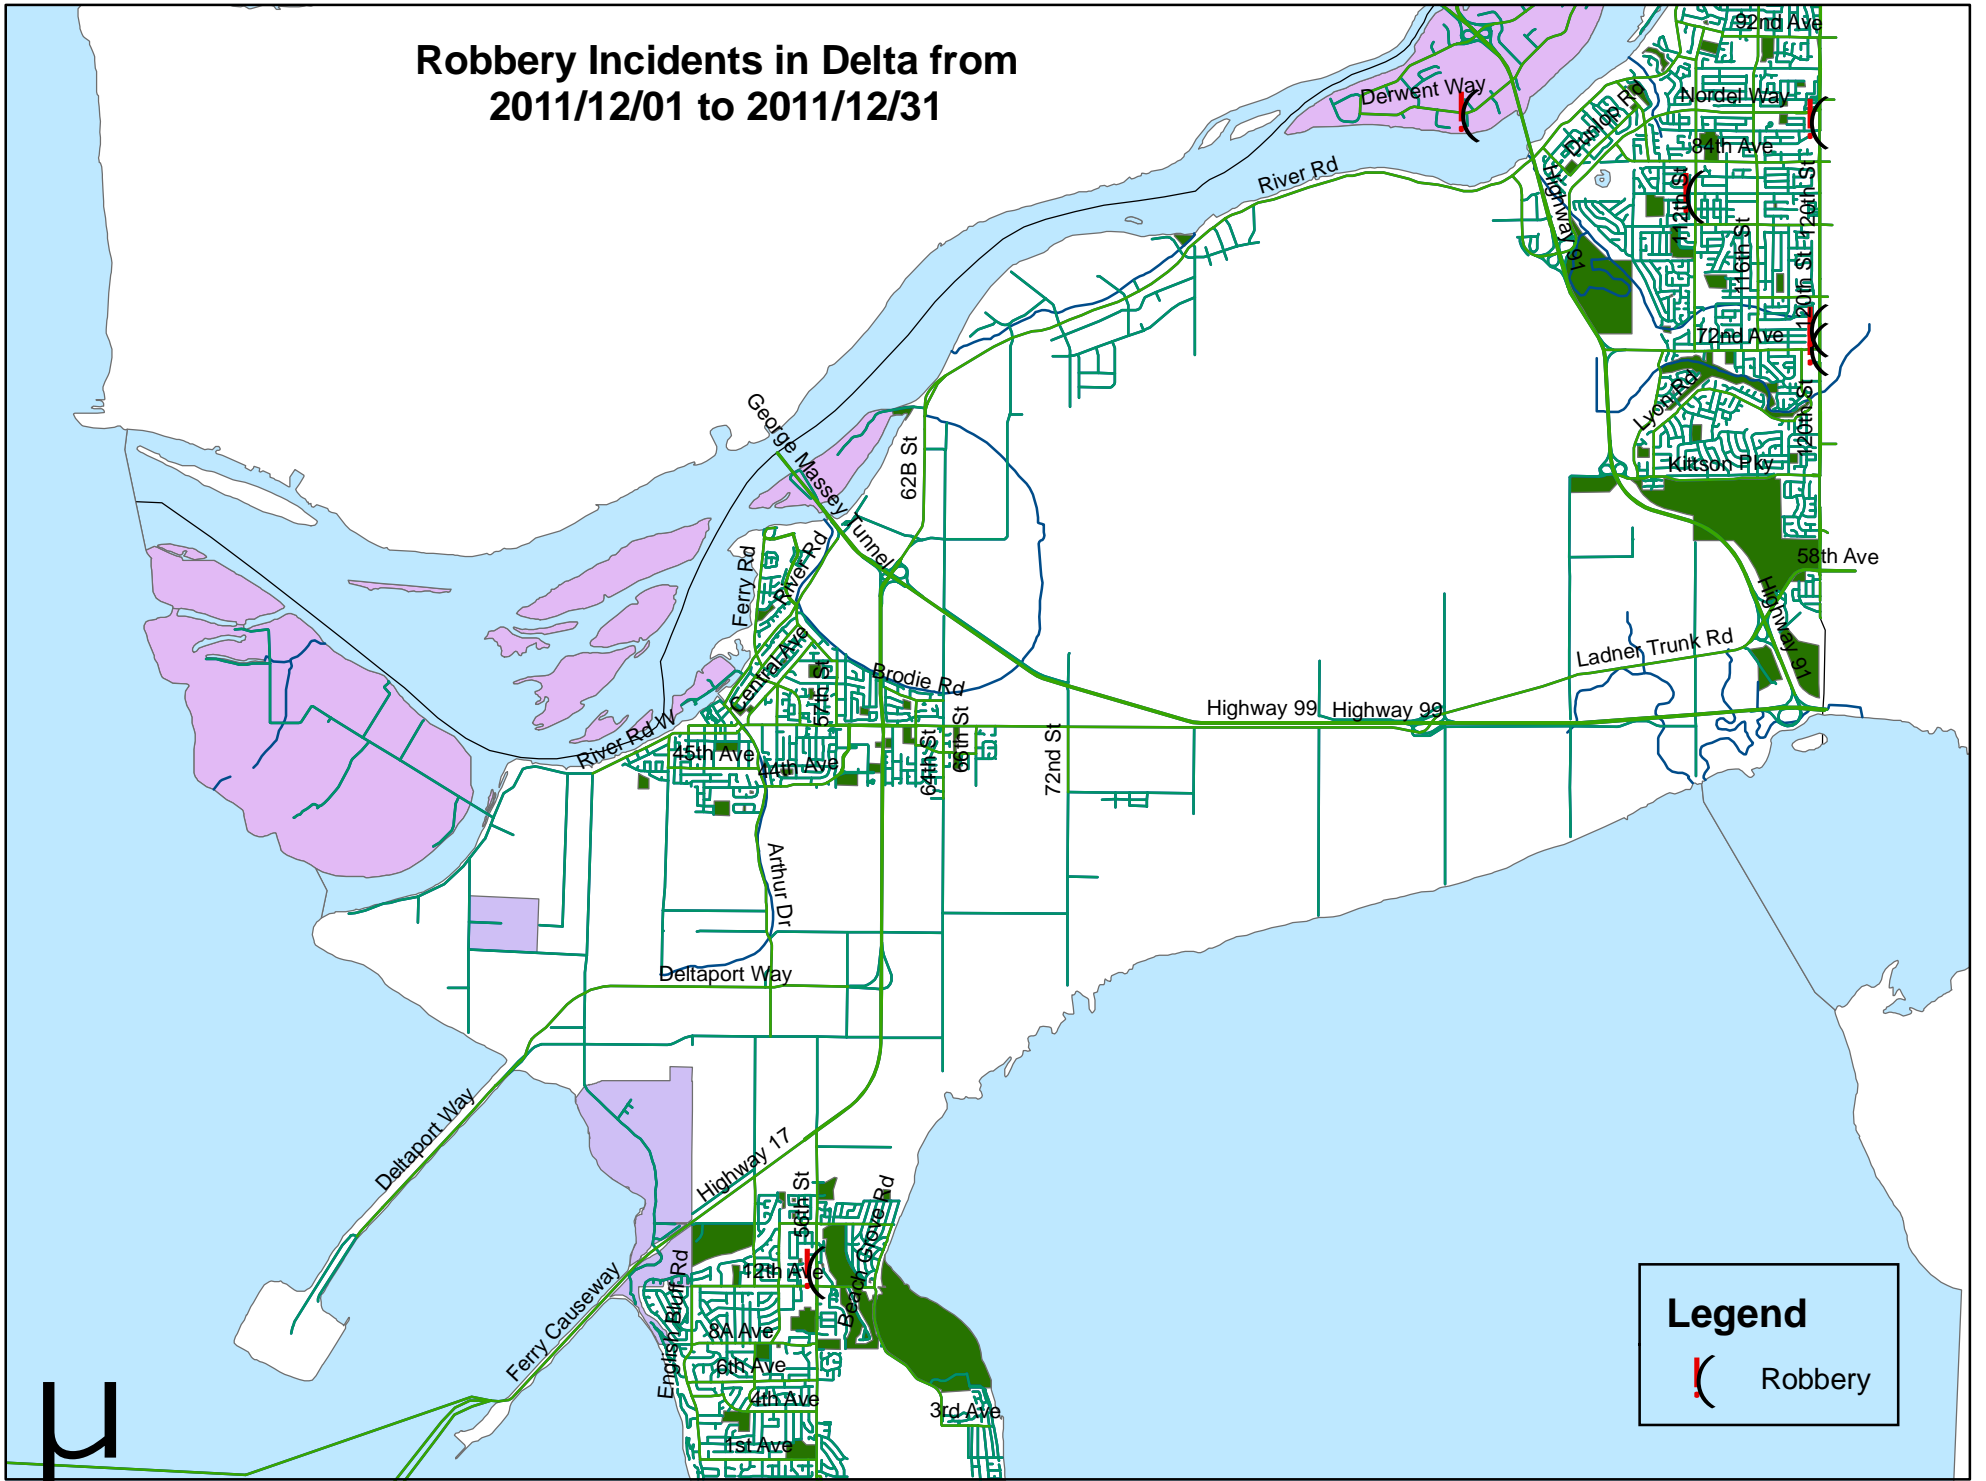

Robbery Incidents in Delta from 2011/12/01 to 2011/12/31

Legend

 Robbery

Commercial B&E Incidents in Delta from 2011/12/01 to 2011/12/31

Residential B&E Incidents in Delta from 2011/12/01 to 2011/12/31

Legend

(Residential_B&E

Theft from Vehicle Incidents in Delta from 2011/12/01 to 2011/12/31