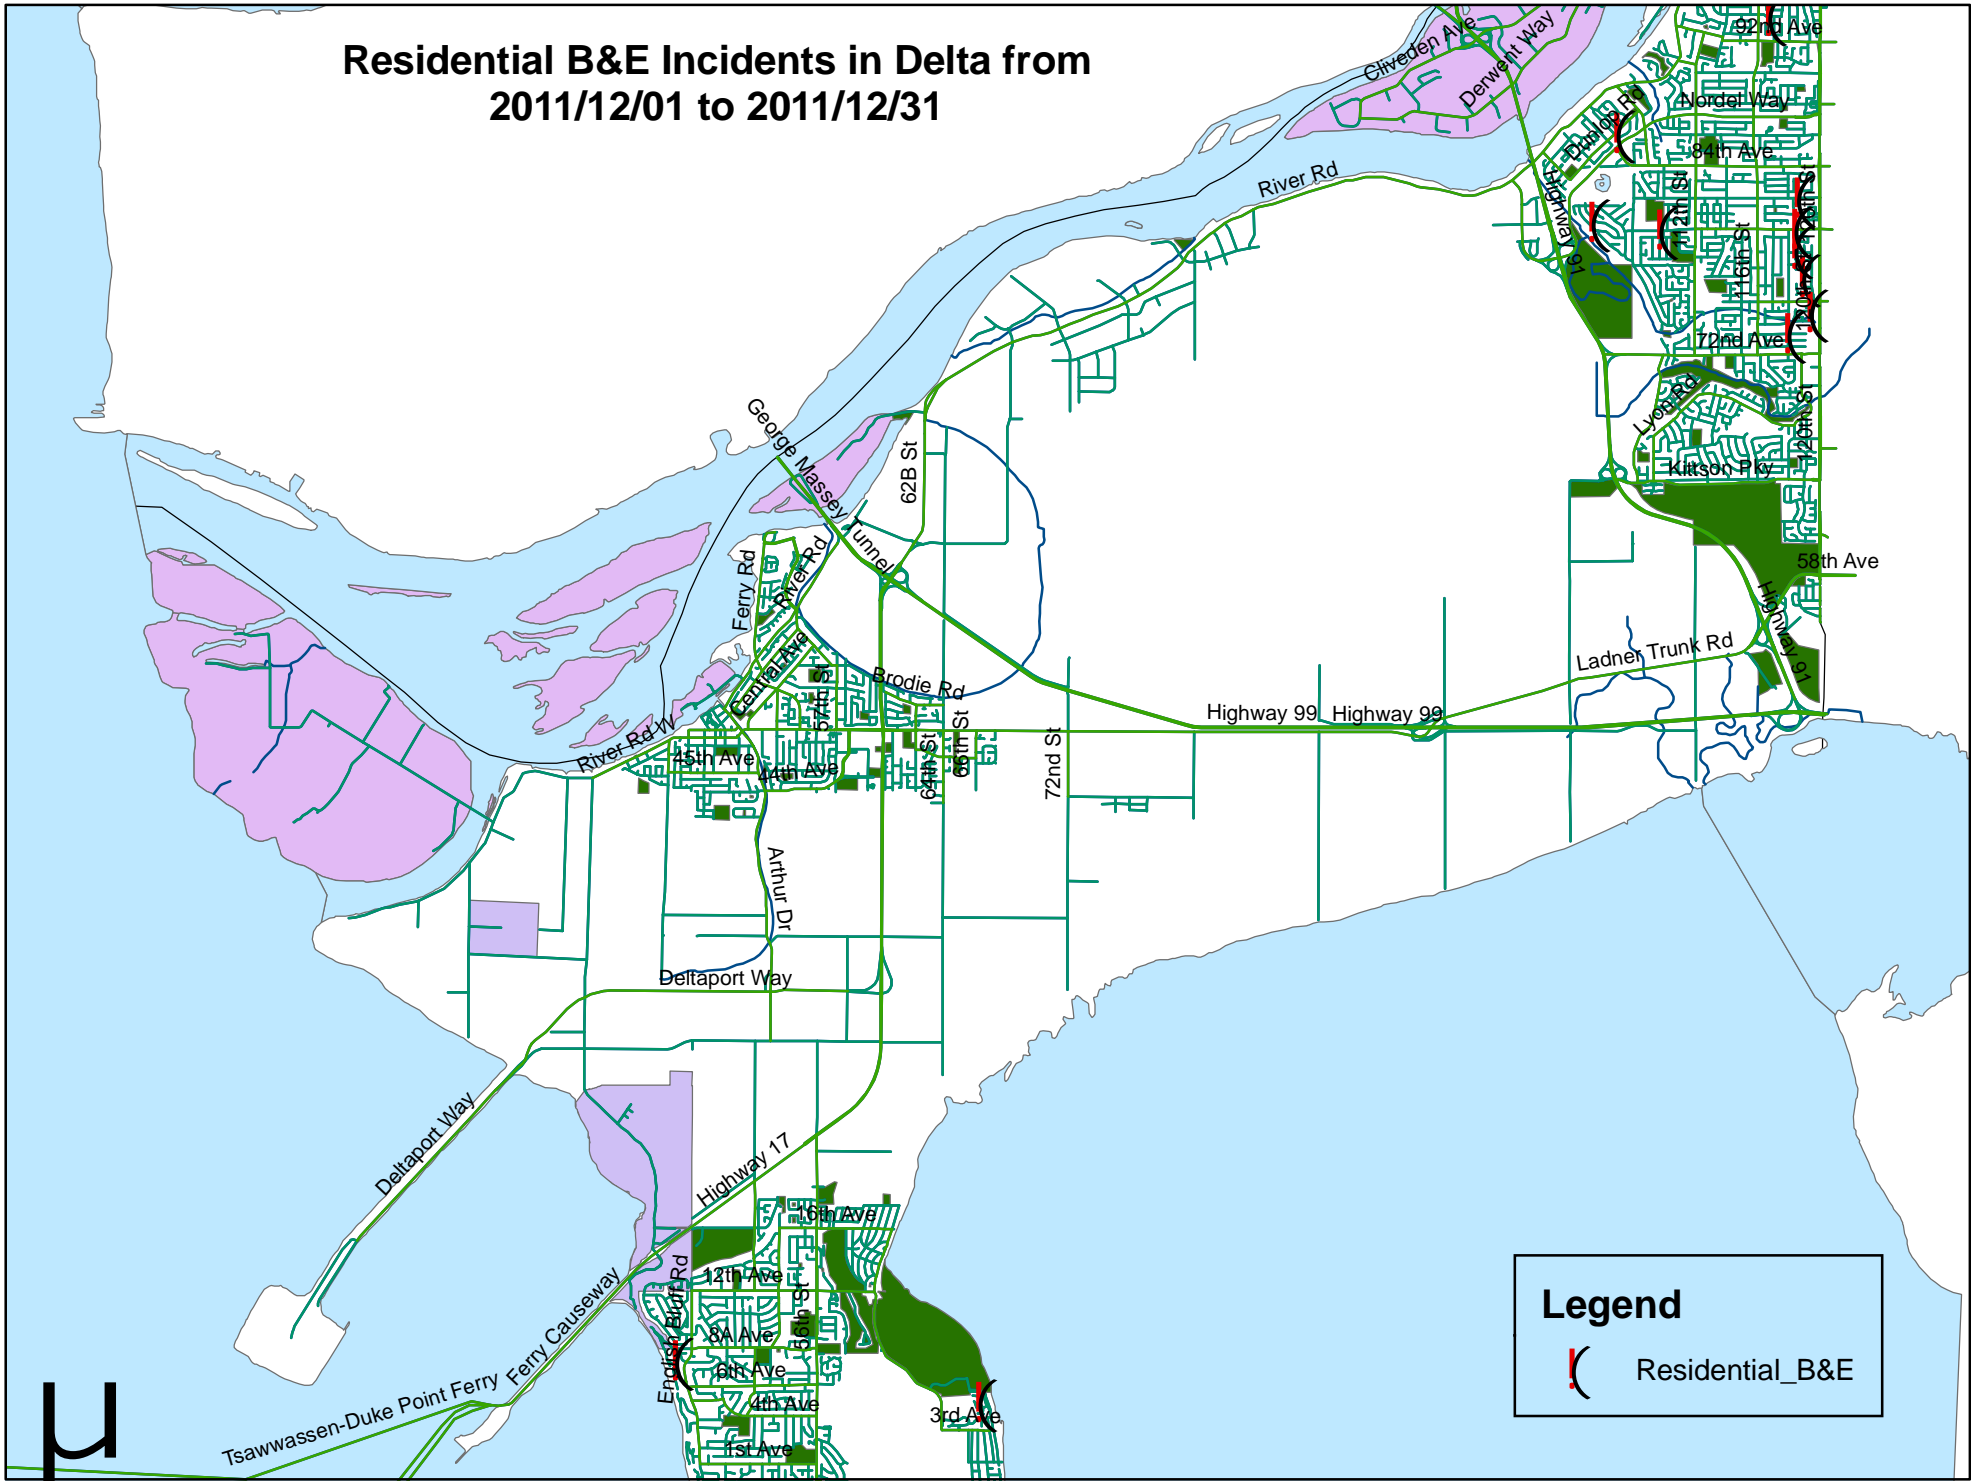

Robbery Incidents in Delta from 2011/12/01 to 2011/12/31

Legend

 Robbery

Commercial B&E Incidents in Delta from 2011/12/01 to 2011/12/31

Residential B&E Incidents in Delta from 2011/12/01 to 2011/12/31

Legend

(Residential_B&E

Theft from Vehicle Incidents in Delta from 2011/12/01 to 2011/12/31