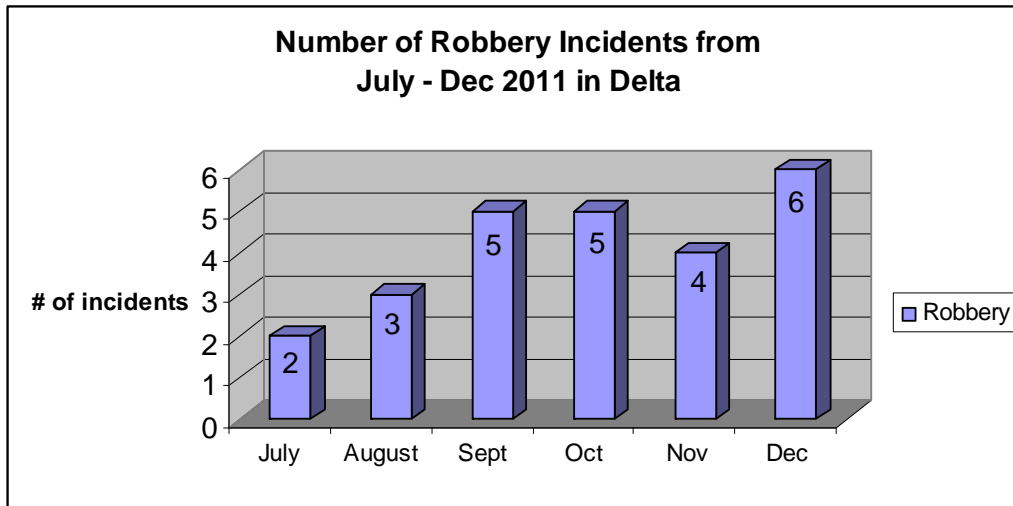

Theft of Vehicle

There were six reported theft of vehicles and one attempt theft of vehicle. Four vehicles have been recovered in Delta.

Theft from Vehicle

A total of 29 vehicles were broken into in Ladner and Tsawwassen in December 2011. Several of the vehicles had property in plain view and the vehicle was left insecure. Police are reminding the public to remove personal items from vehicles and to ensure that the vehicles are locked.

Date: 2012/01/05

2011/12/01 to 2011/12/31

2011 Delta Crime Trends

2011 Stats Comparison by Month

Date: 2012/01/05

2011/12/01 to 2011/12/31