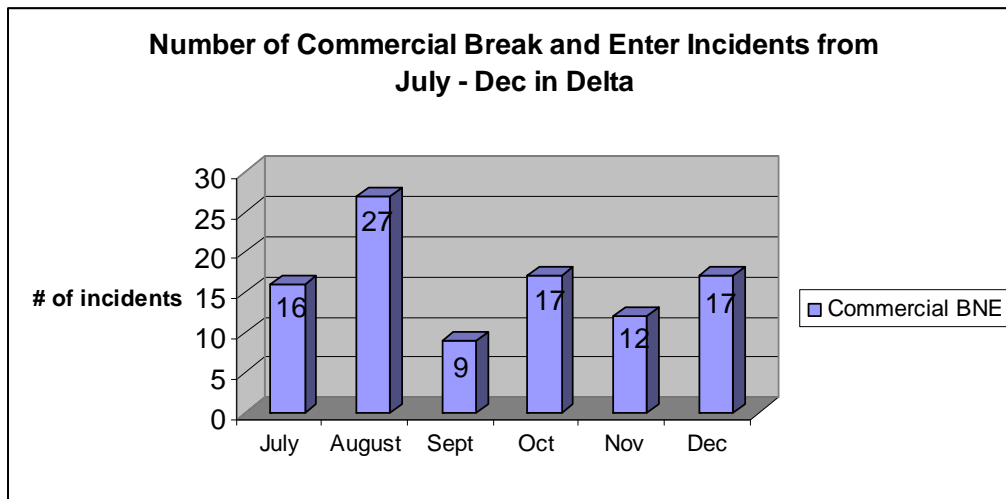

Theft of Vehicle

There were six reported theft of vehicles and one attempt theft of vehicle. Four vehicles have been recovered in Delta.

Theft from Vehicle

A total of 29 vehicles were broken into in Ladner and Tsawwassen in December 2011. Several of the vehicles had property in plain view and the vehicle was left insecure. Police are reminding the public to remove personal items from vehicles and to ensure that the vehicles are locked.

Date: 2012/01/05

2011/12/01 to 2011/12/31

2011 Delta Crime Trends

2011 Stats Comparison by Month

Date: 2012/01/05

2011/12/01 to 2011/12/31