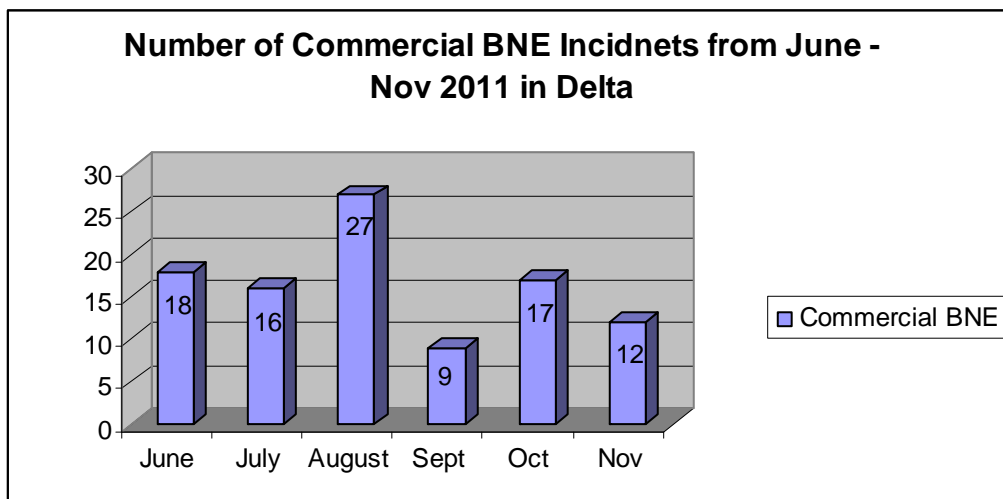

Date: 2011/12/14

2011/11/01 to 2011/11/30

2011 Delta Crime Trends
2011 Stats Comparison by Month

Date: 2011/12/14

2011/11/01 to 2011/11/30