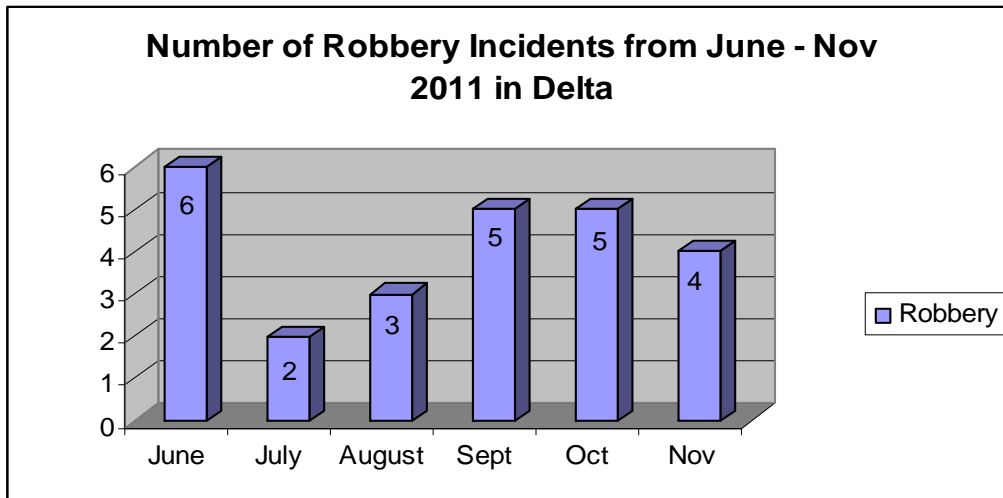

Theft of Vehicle

There was one reported theft of vehicle which was later recovered in Surrey.

Theft from Vehicle

A total of 19 vehicles were broken into in Ladner and Tsawwassen in November 2011. Several of the vehicles had property in plain view and the vehicle was left insecure. Police are reminding the public to remove personal items from vehicles and to ensure that the vehicles are locked.

Date: 2011/12/14

2011/11/01 to 2011/11/30

2011 Delta Crime Trends
2011 Stats Comparison by Month

Date: 2011/12/14

2011/11/01 to 2011/11/30