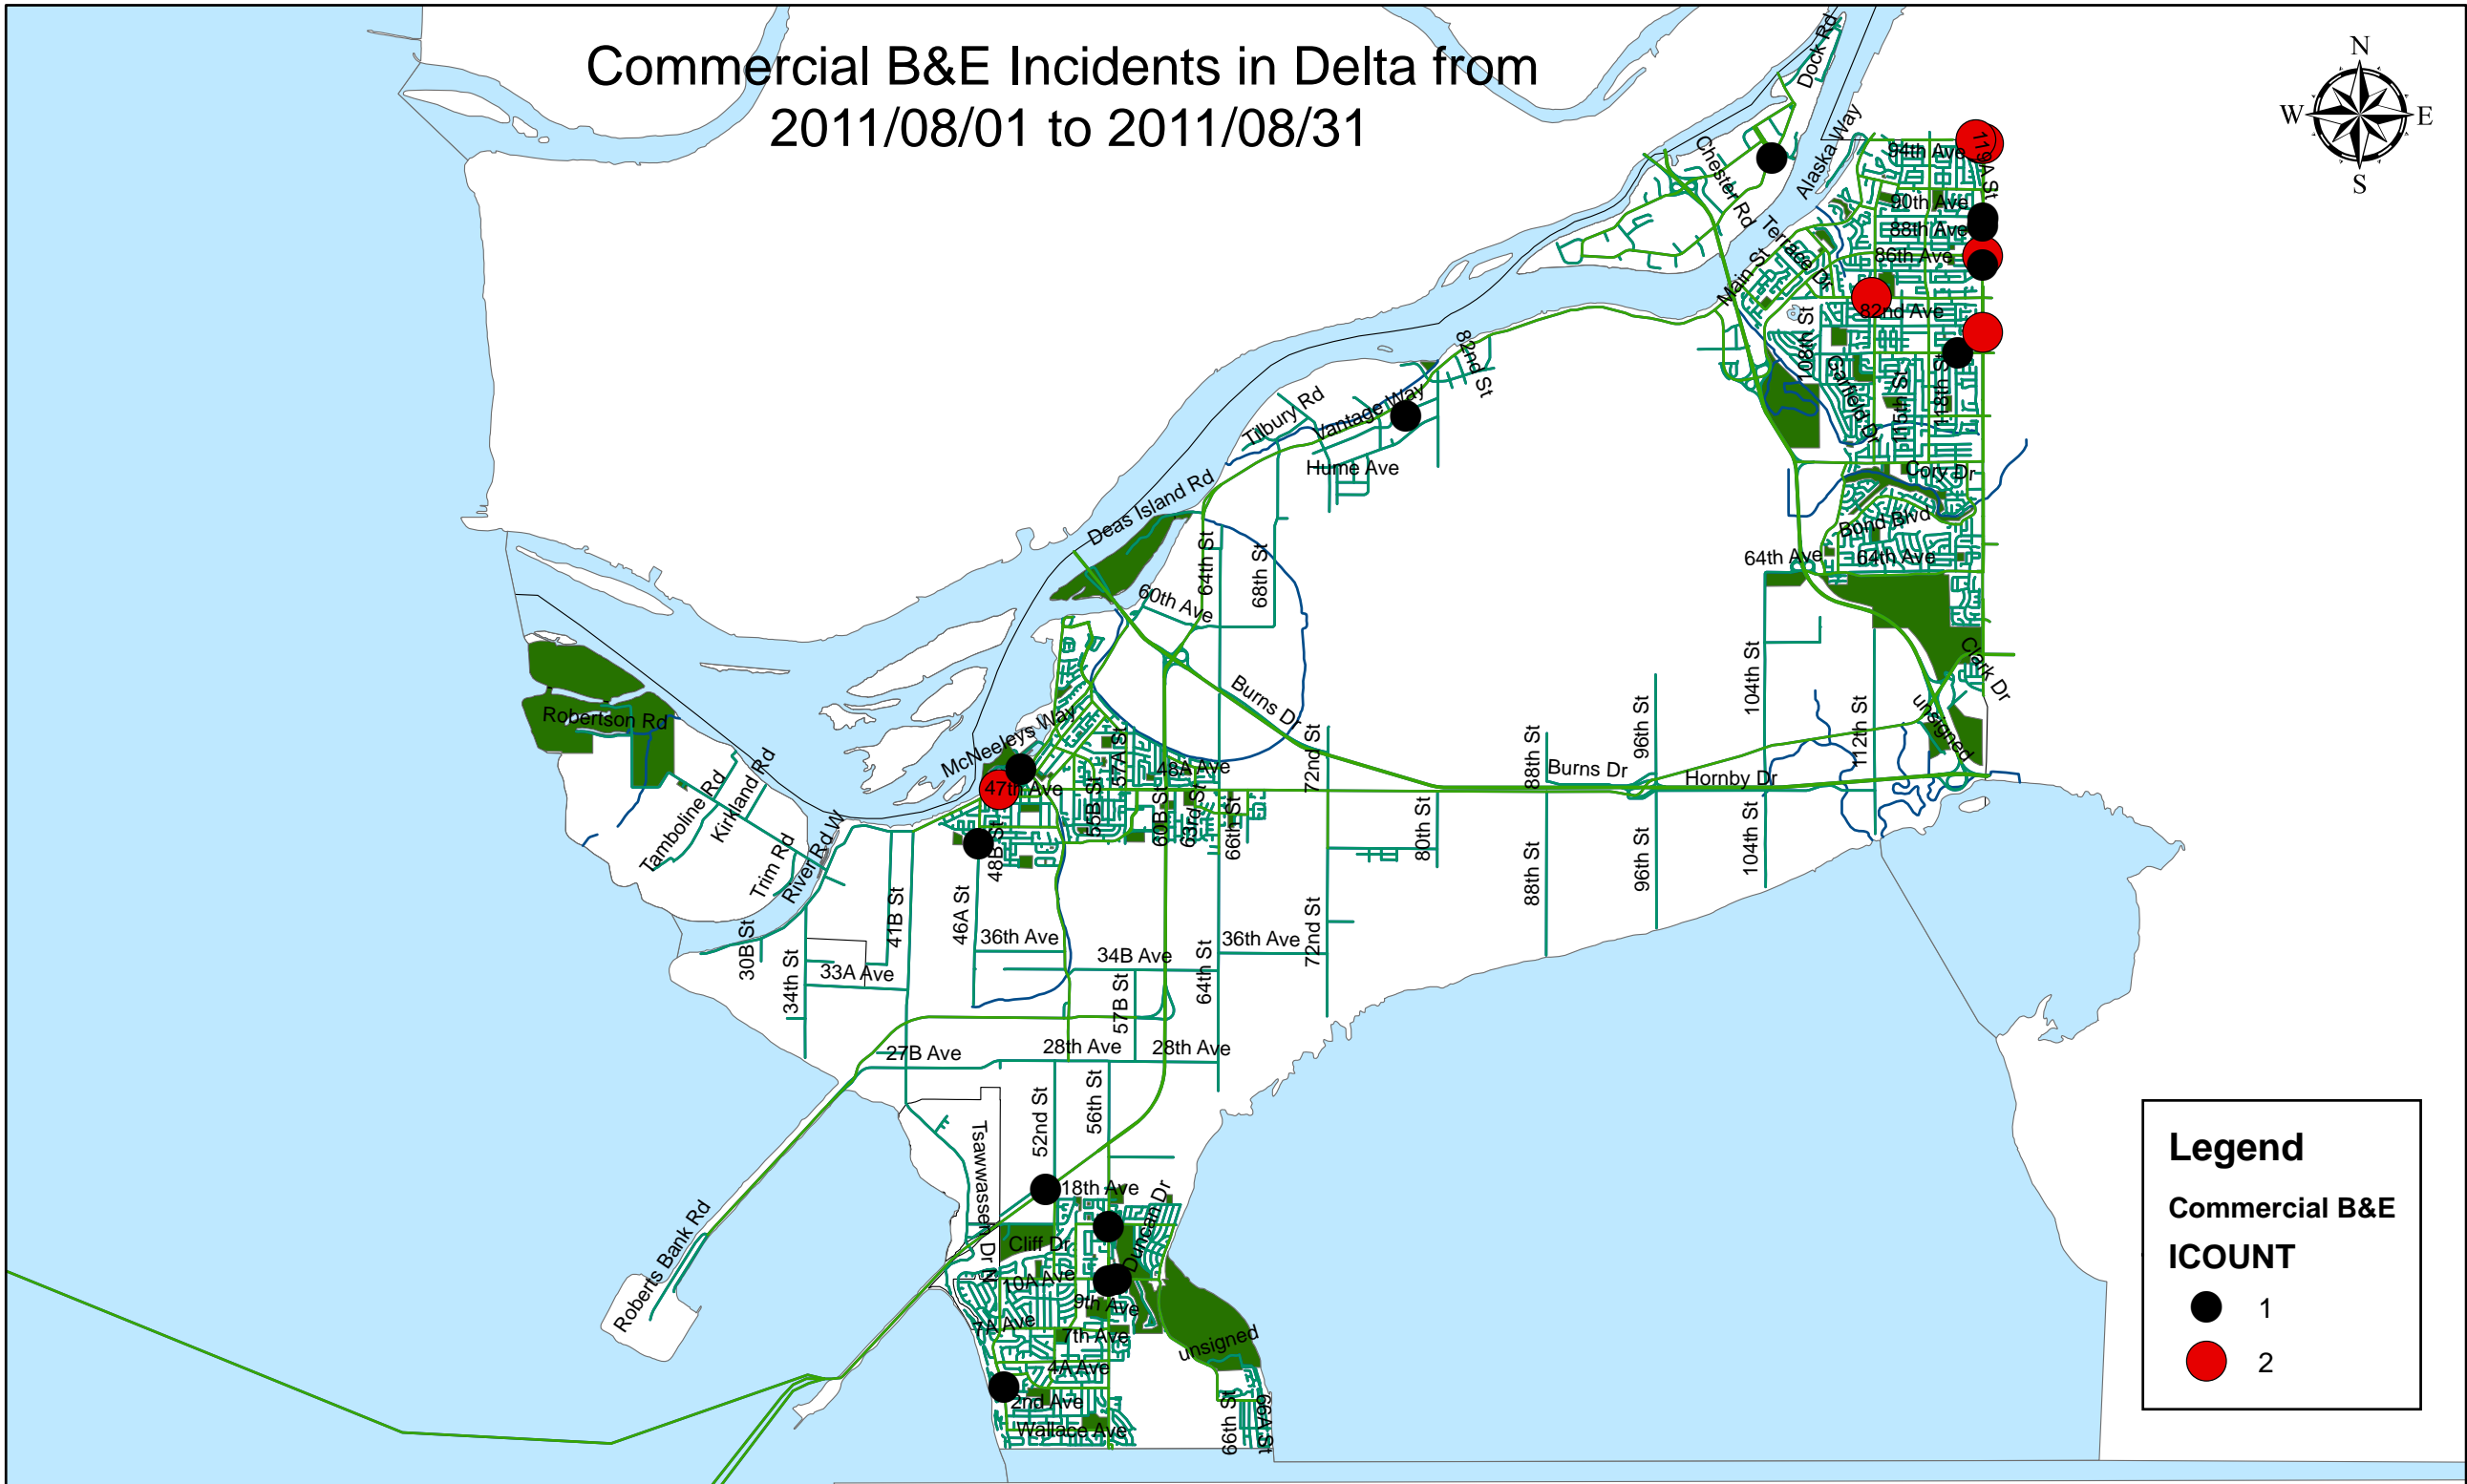

Commercial B&E Incidents in Delta from 2011/08/01 to 2011/08/31

Theft from Auto Incidents in Delta from 2011/08/01 to 2011/08/31

Legend

● Theft from Auto