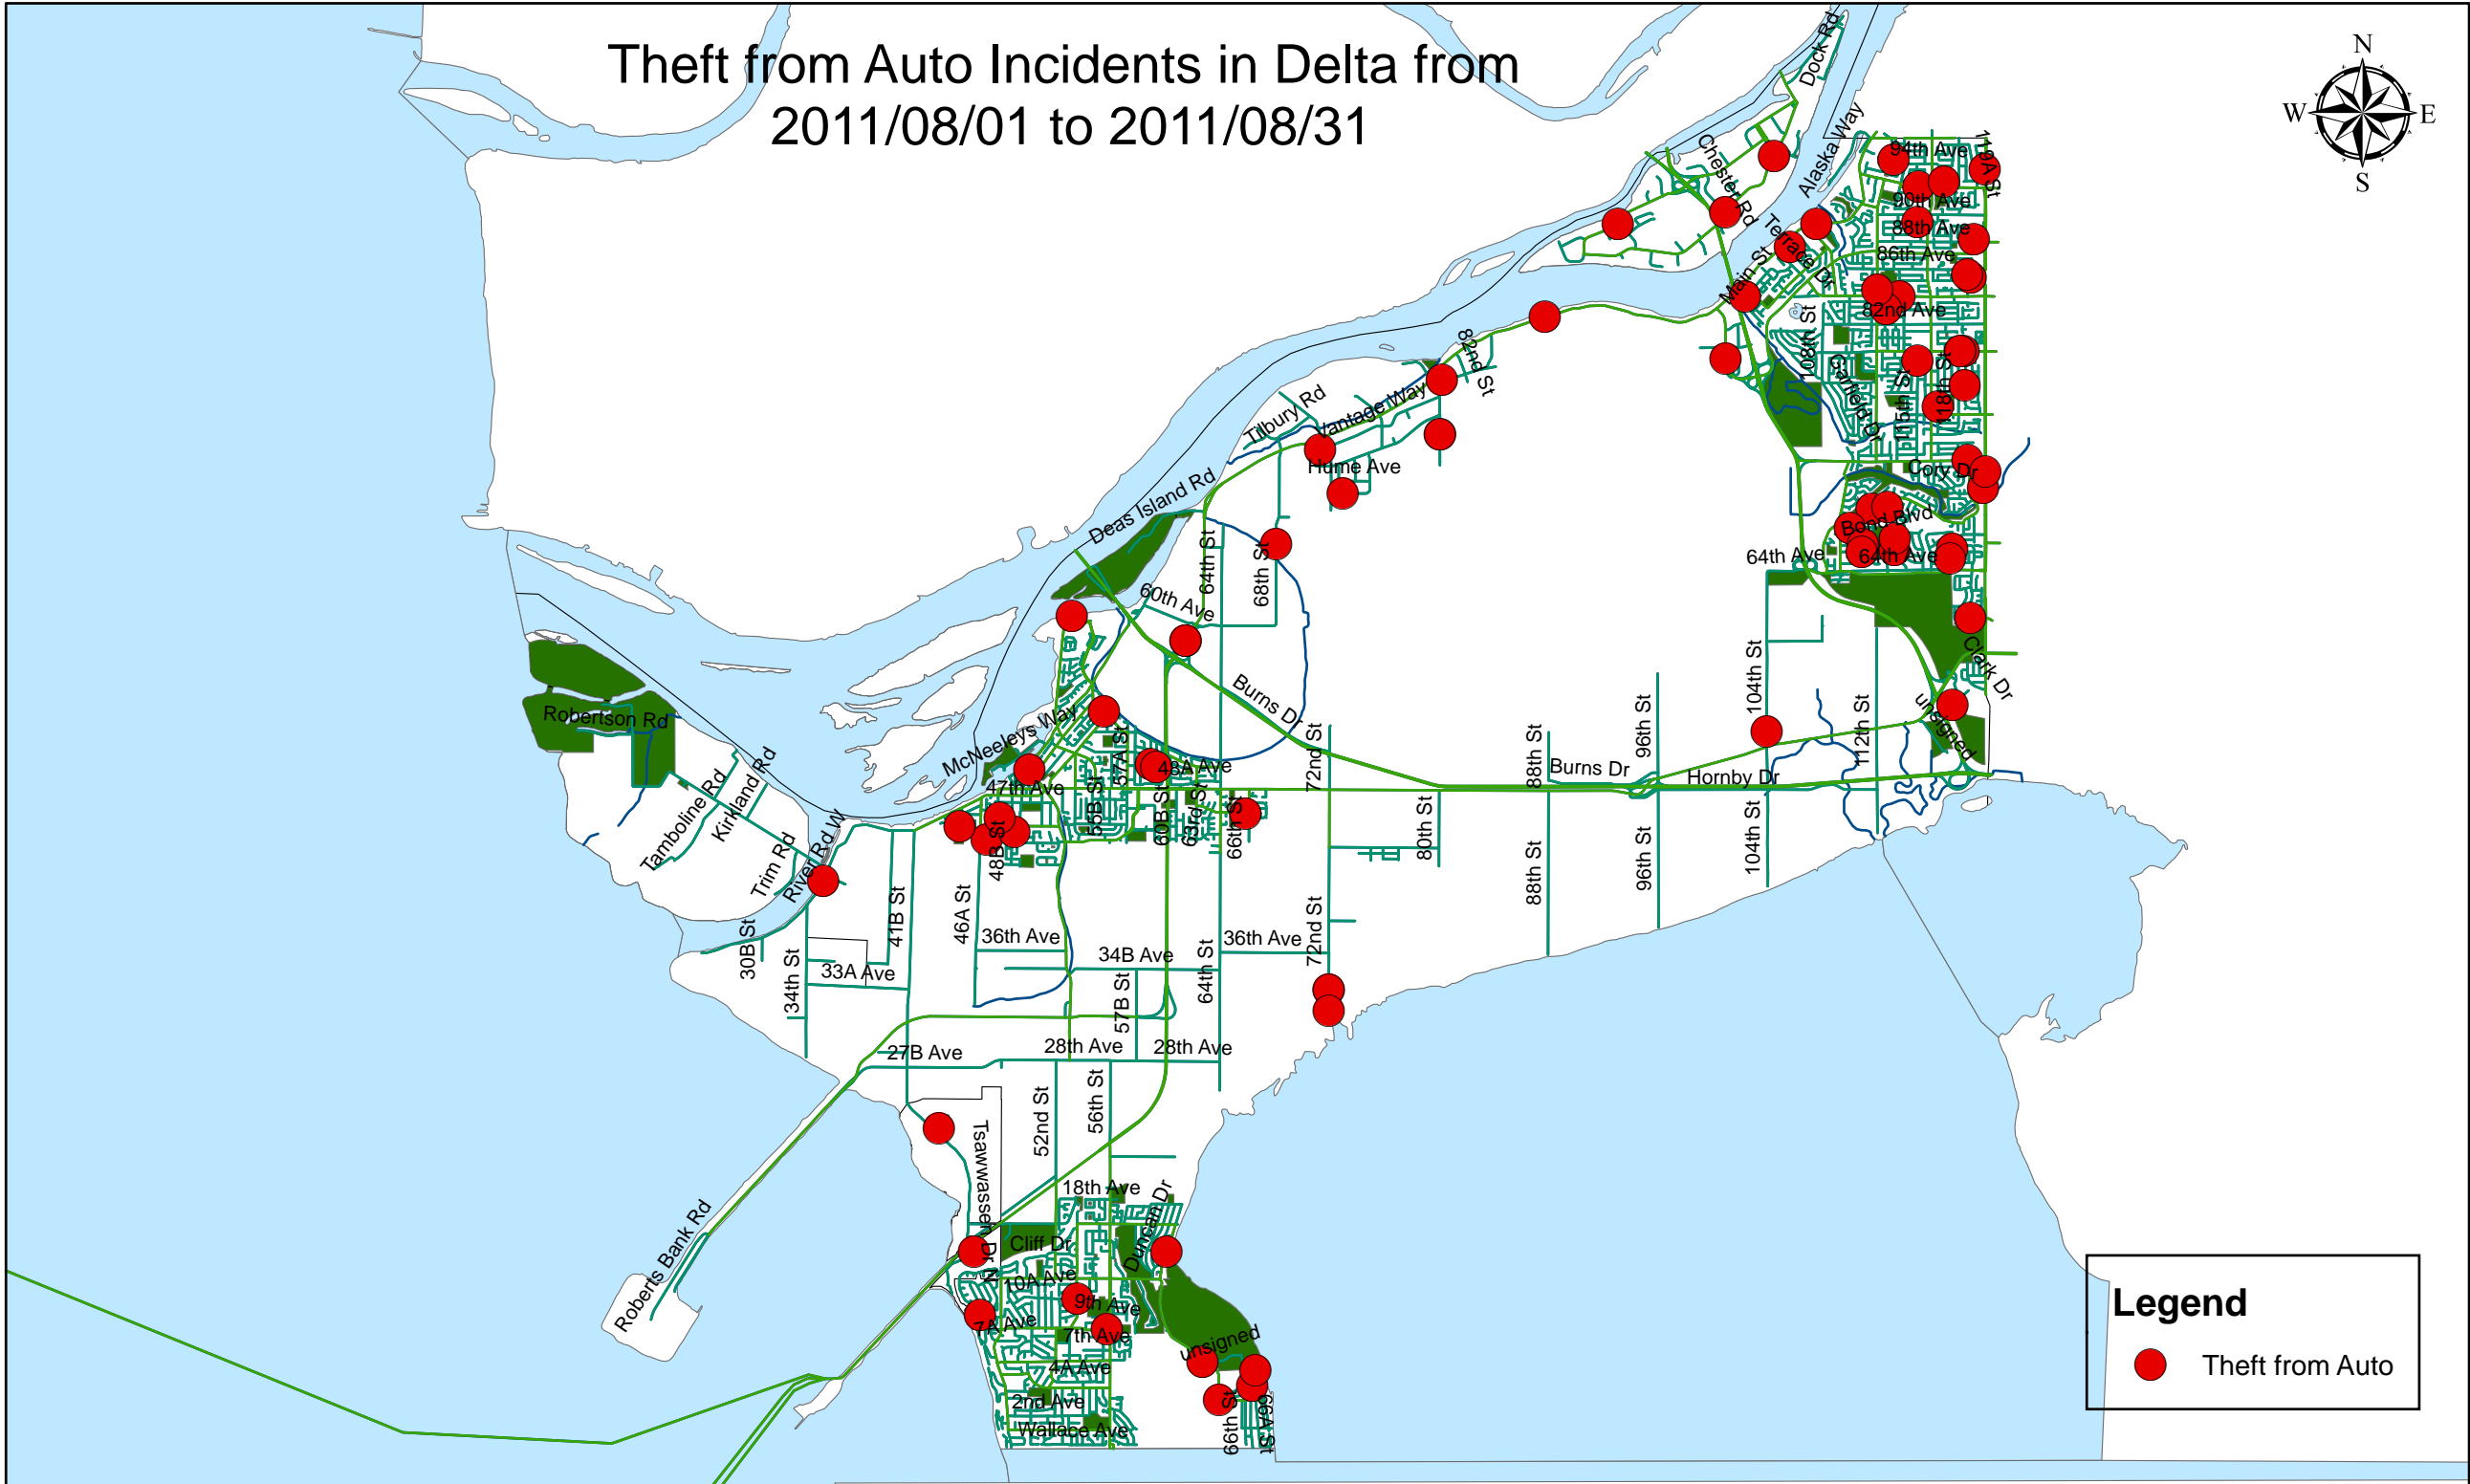

Commercial B&E Incidents in Delta from 2011/08/01 to 2011/08/31

Theft from Auto Incidents in Delta from 2011/08/01 to 2011/08/31

Legend

● Theft from Auto