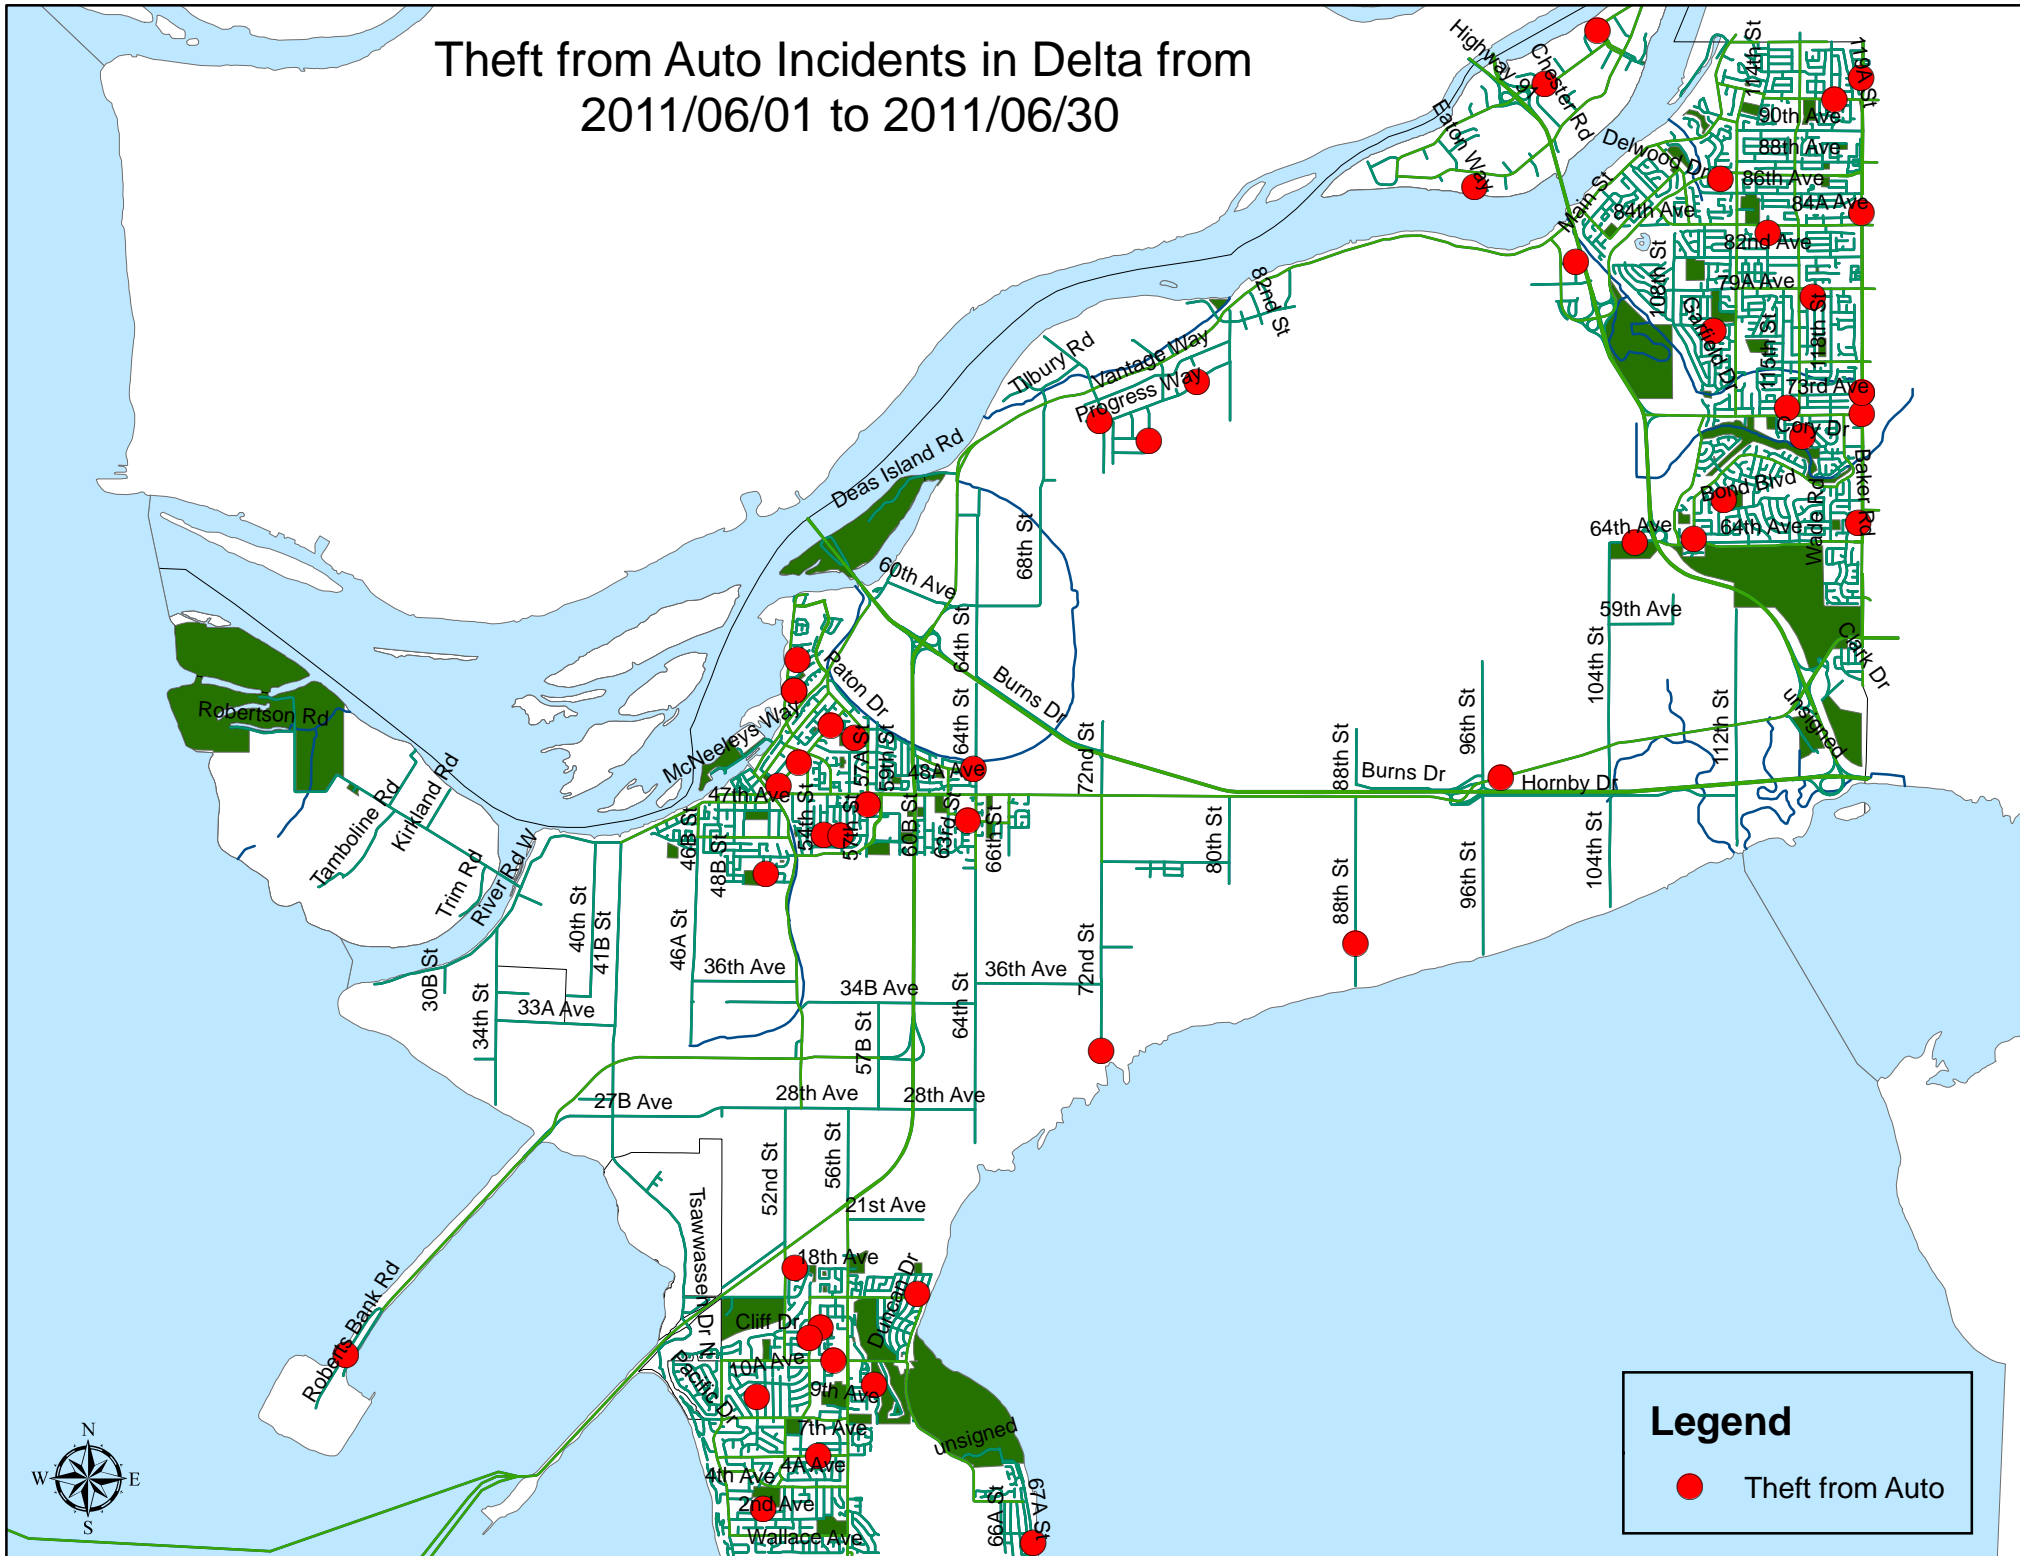

# Robbery Incidents in Delta from 2011/06/01 to 2011/06/30

**Legend**

- Robbery

# Commercial Break and Enter Incidents in Delta from 2011/06/01 to 2011/06/30

# Residential Break and Enter Incidents in Delta from 2011/06/01 to 2011/06/30

# Theft from Auto Incidents in Delta from 2011/06/01 to 2011/06/30

**Legend**

- Theft from Auto