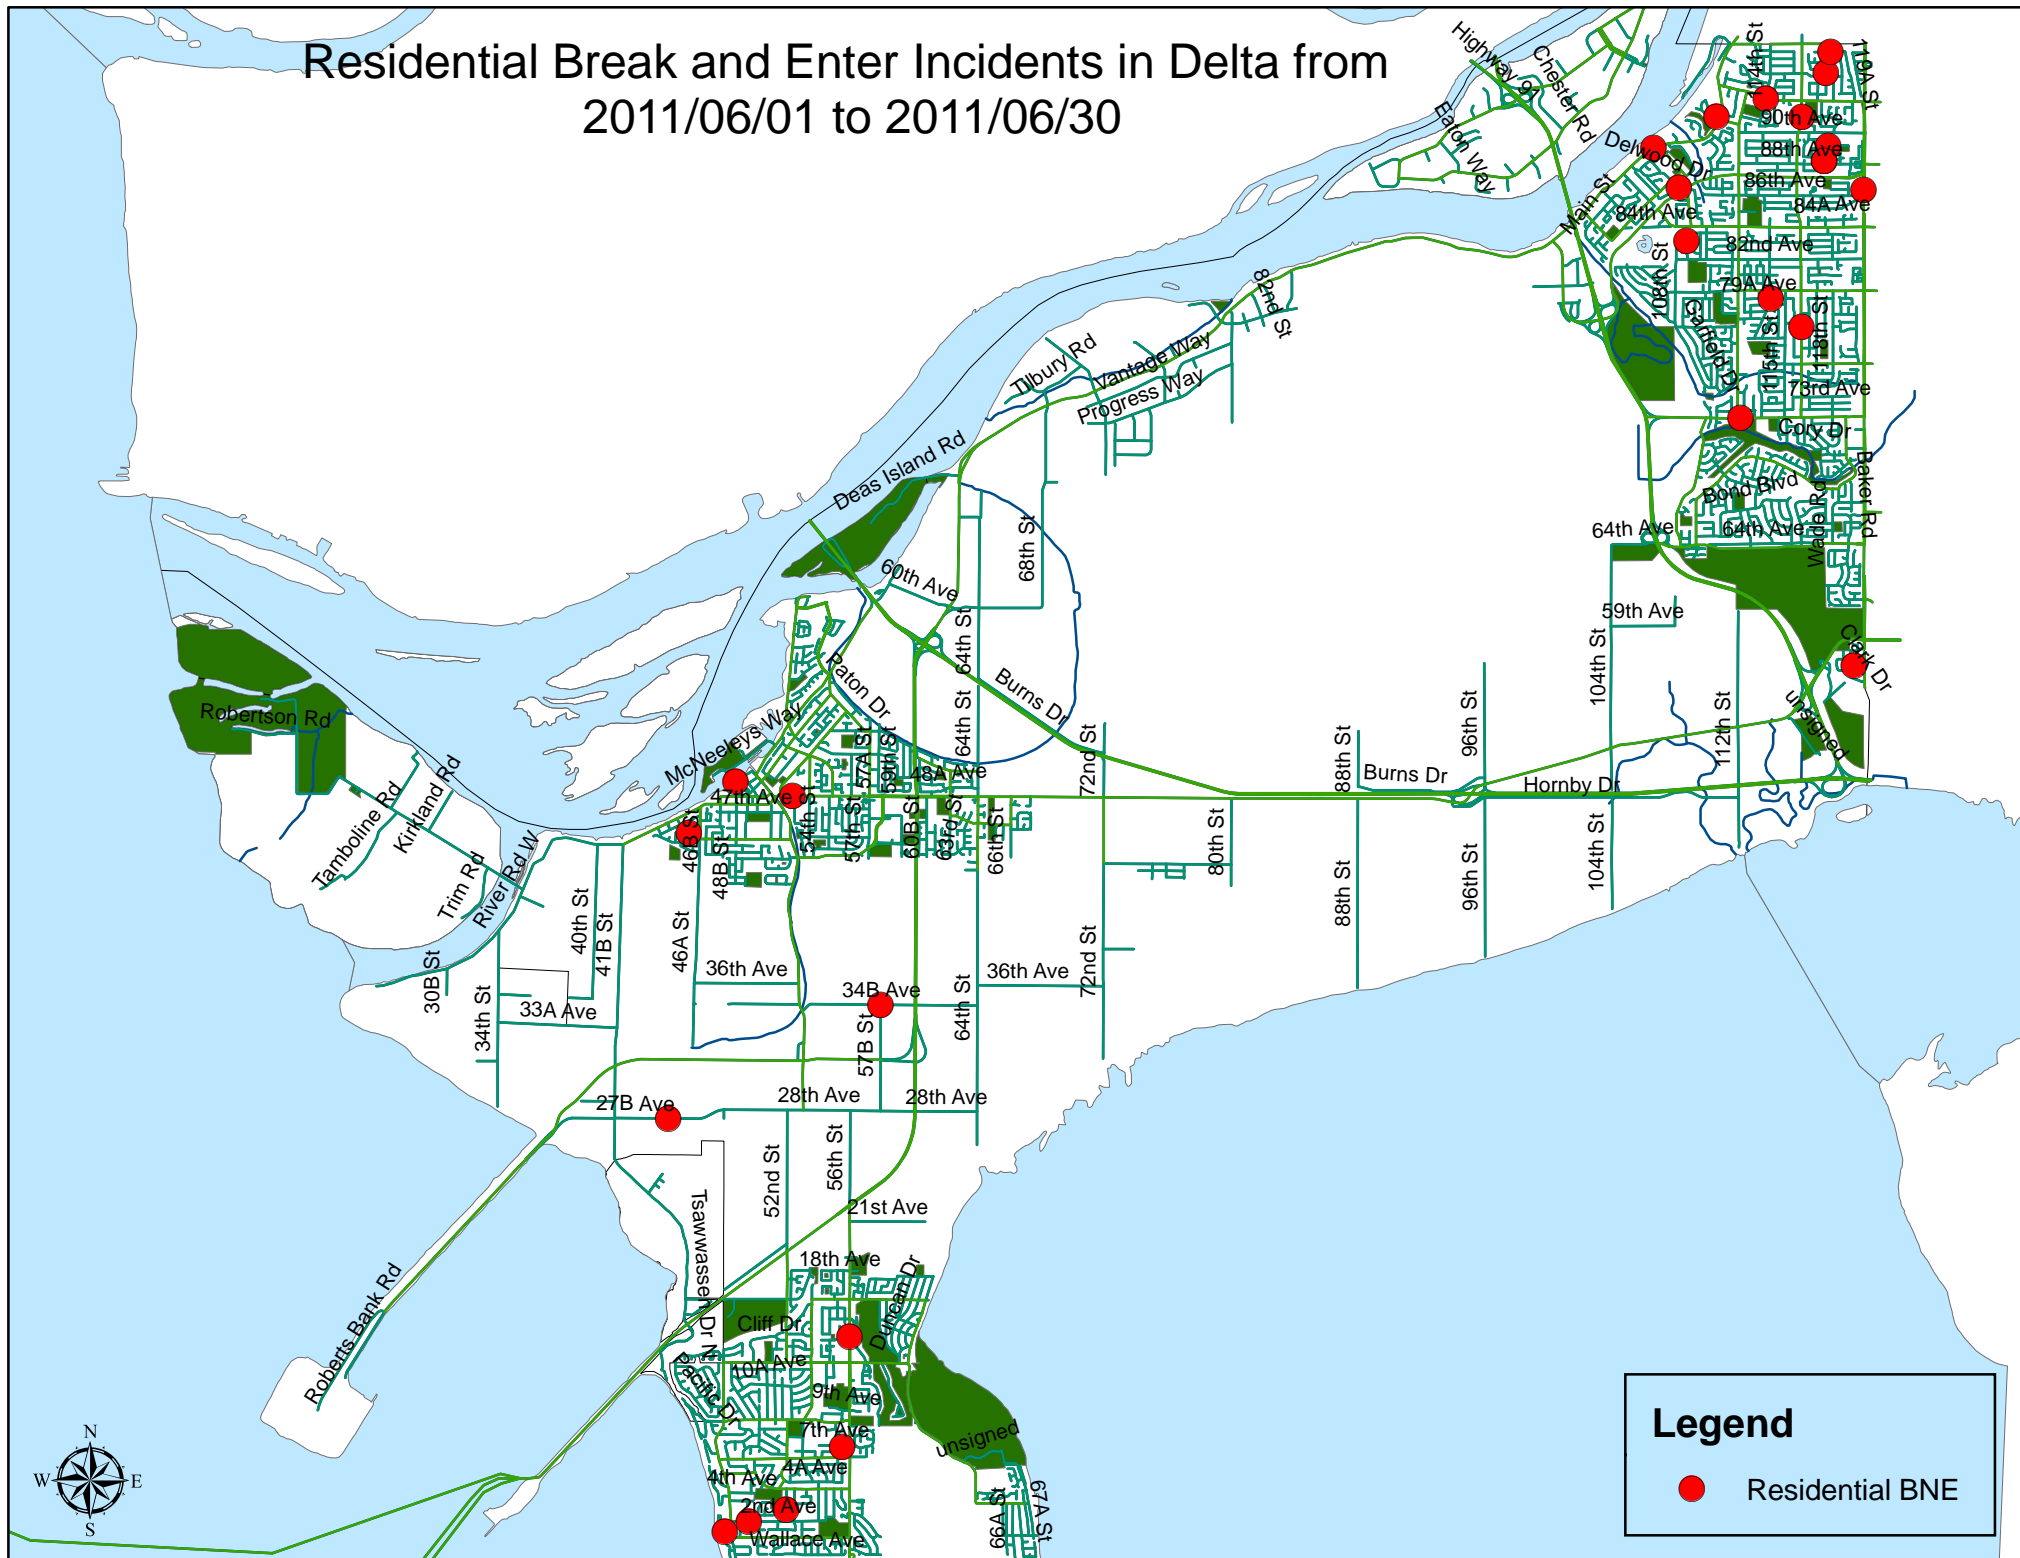

# Robbery Incidents in Delta from 2011/06/01 to 2011/06/30

**Legend**

- Robbery

# Commercial Break and Enter Incidents in Delta from 2011/06/01 to 2011/06/30

# Residential Break and Enter Incidents in Delta from 2011/06/01 to 2011/06/30

# Theft from Auto Incidents in Delta from 2011/06/01 to 2011/06/30

**Legend**

- Theft from Auto