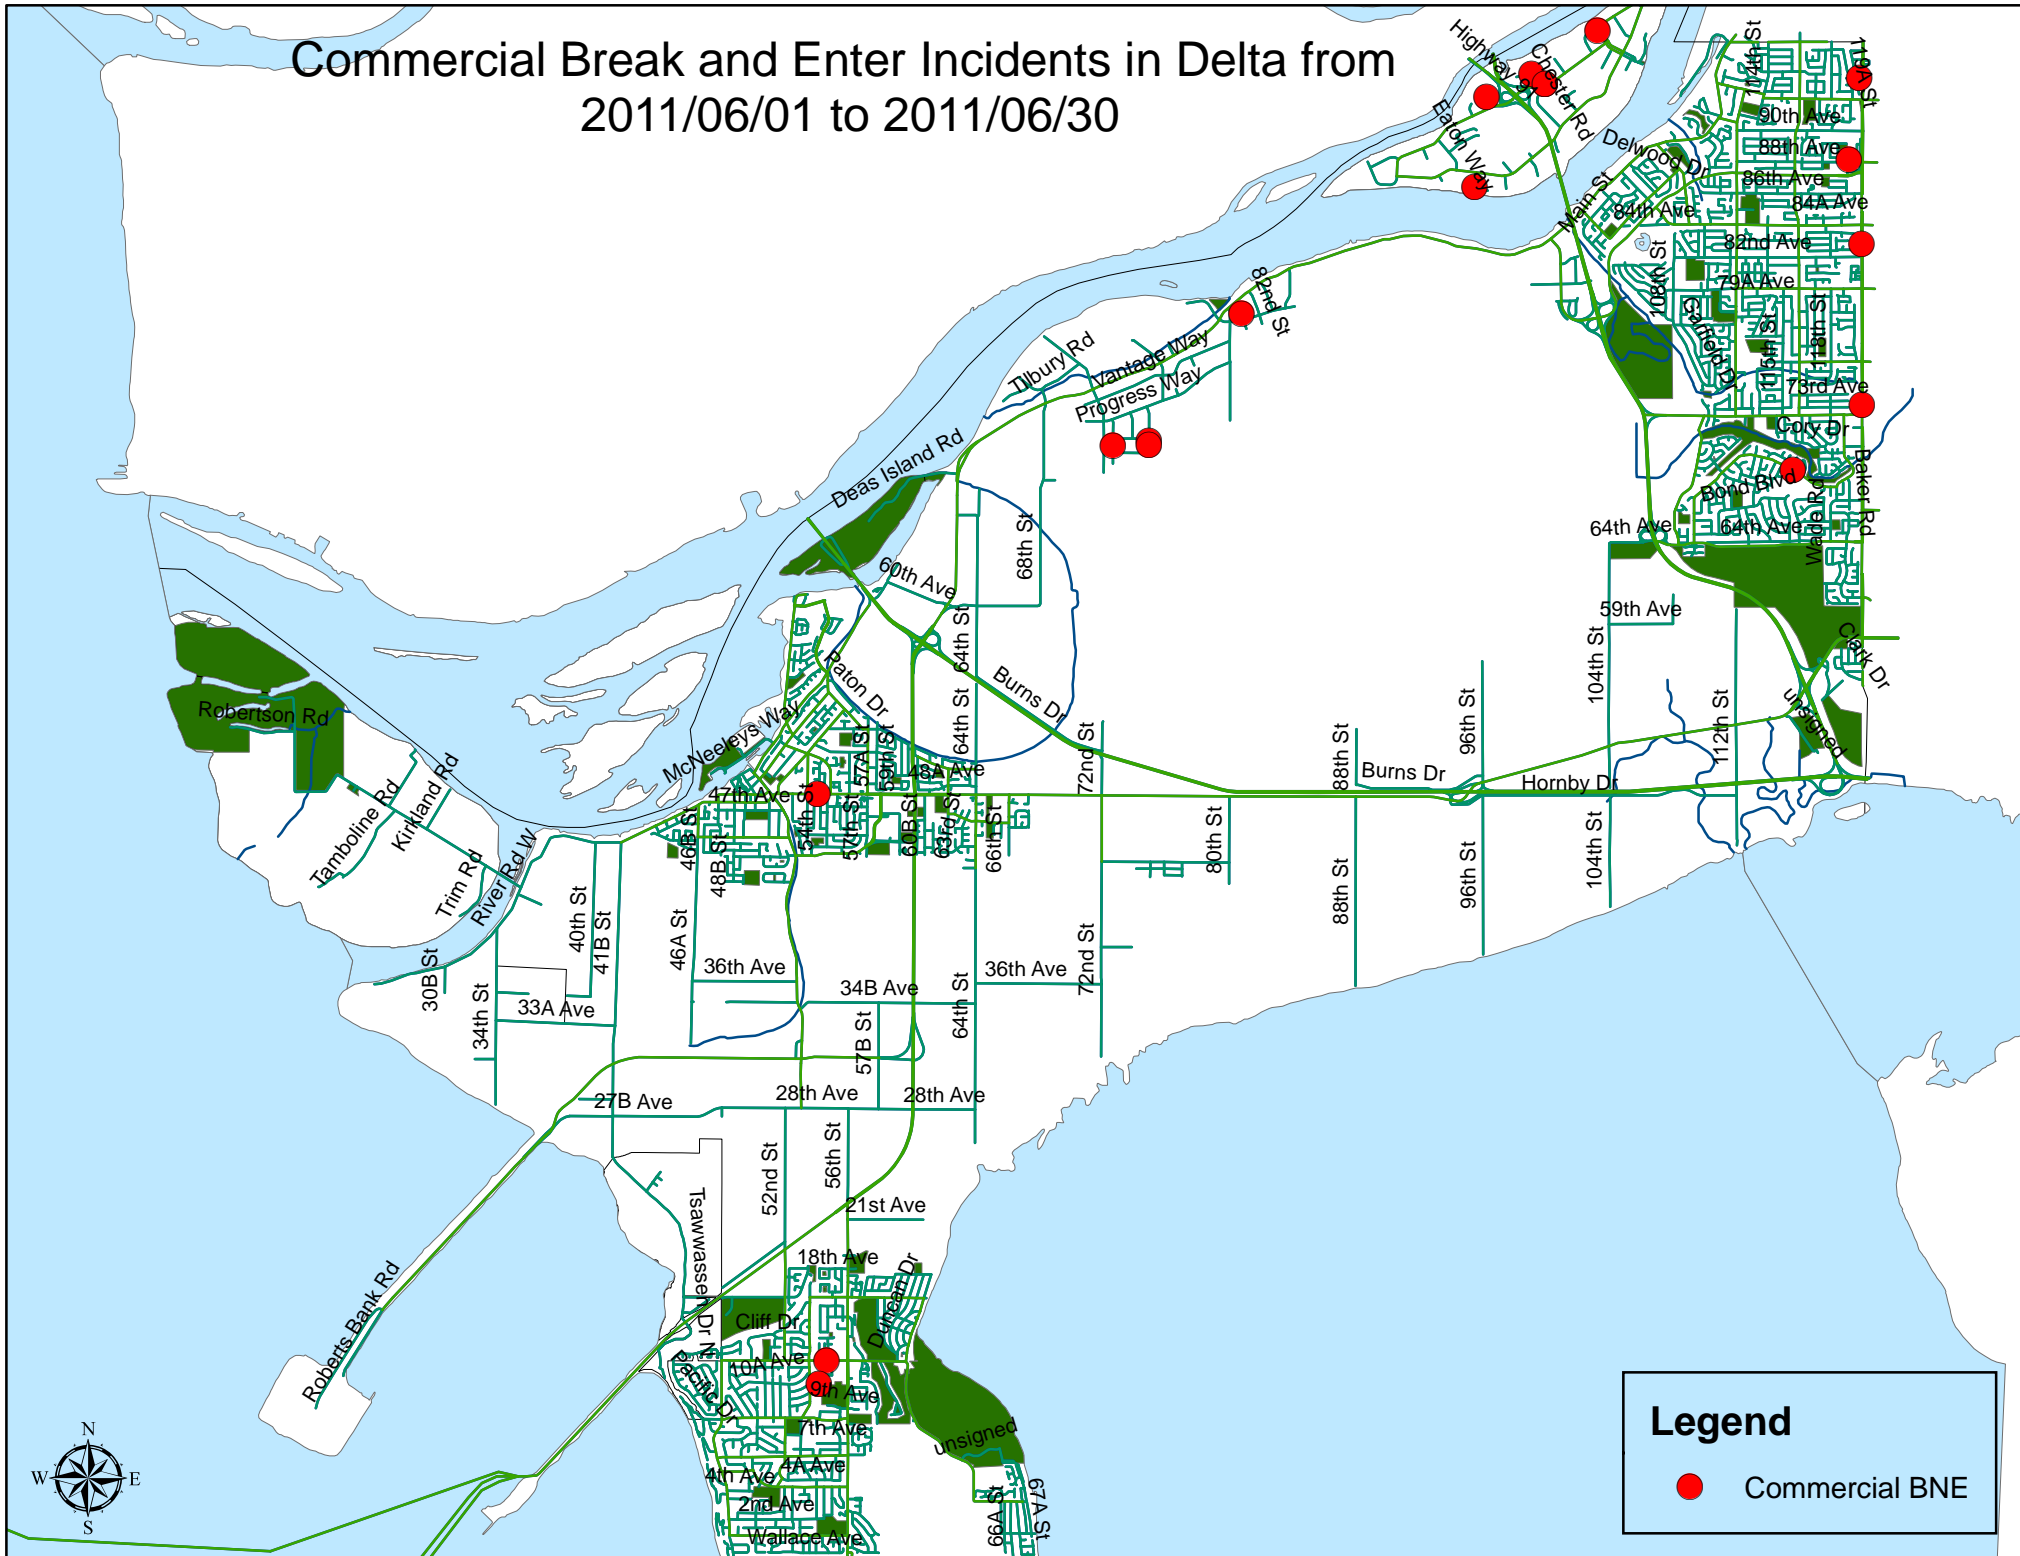

# Robbery Incidents in Delta from 2011/06/01 to 2011/06/30

**Legend**

- Robbery

# Commercial Break and Enter Incidents in Delta from 2011/06/01 to 2011/06/30

# Residential Break and Enter Incidents in Delta from 2011/06/01 to 2011/06/30

# Theft from Auto Incidents in Delta from 2011/06/01 to 2011/06/30

**Legend**

- Theft from Auto