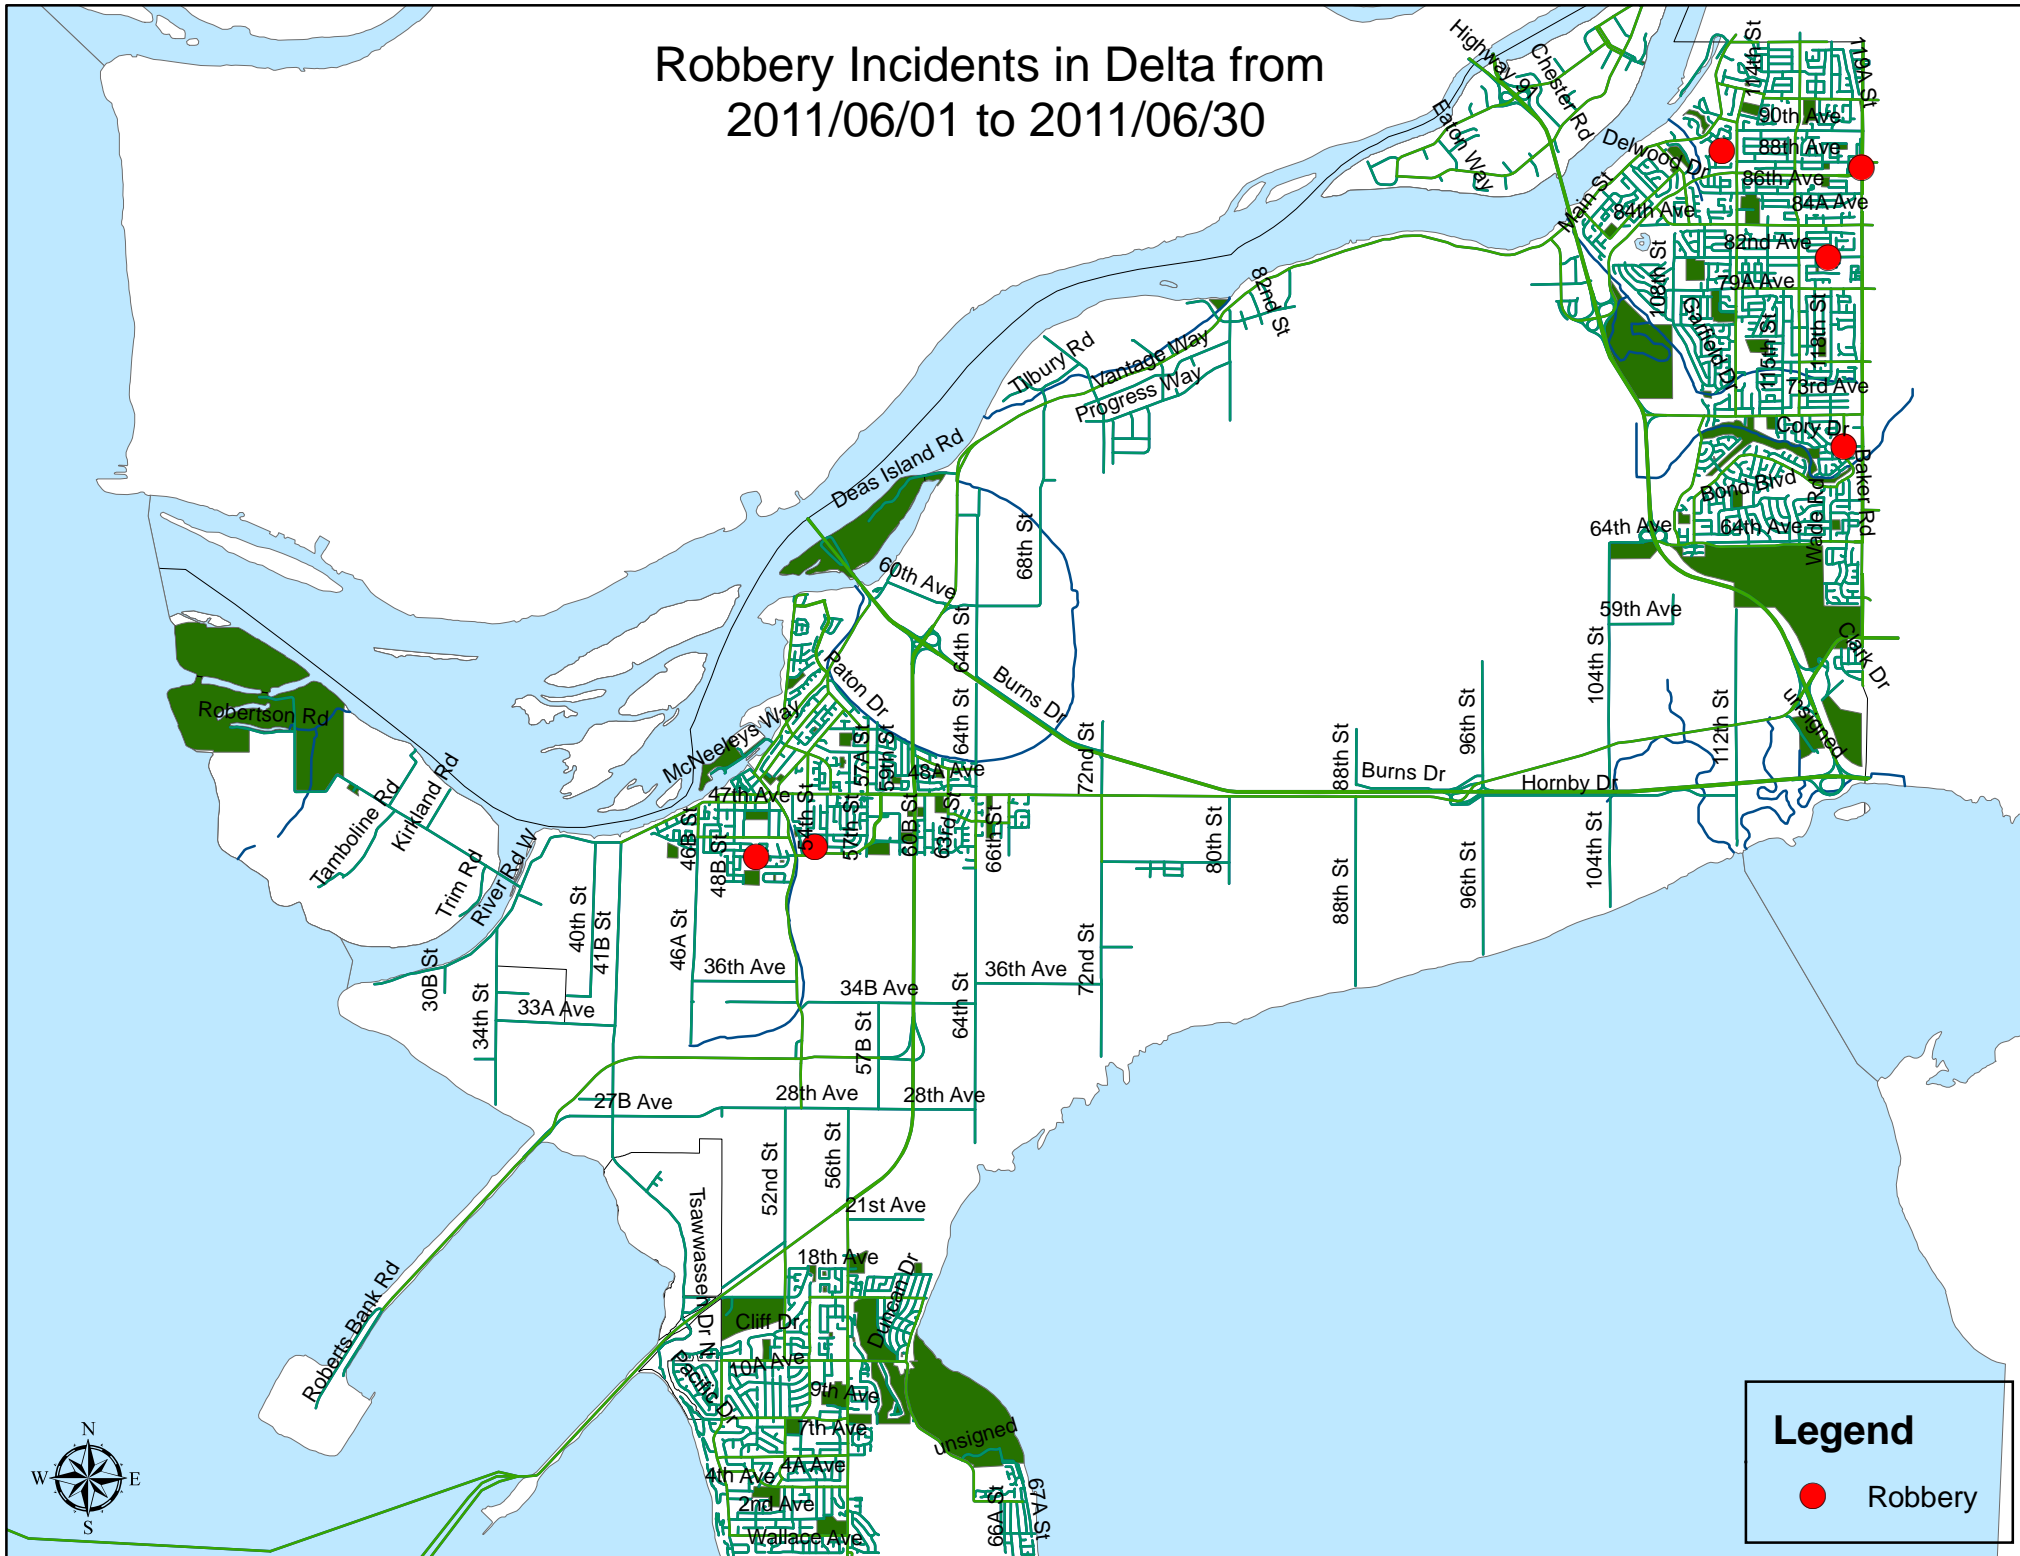

# Robbery Incidents in Delta from 2011/06/01 to 2011/06/30

**Legend**

- Robbery

# Commercial Break and Enter Incidents in Delta from 2011/06/01 to 2011/06/30

# Residential Break and Enter Incidents in Delta from 2011/06/01 to 2011/06/30

# Theft from Auto Incidents in Delta from 2011/06/01 to 2011/06/30

**Legend**

- Theft from Auto