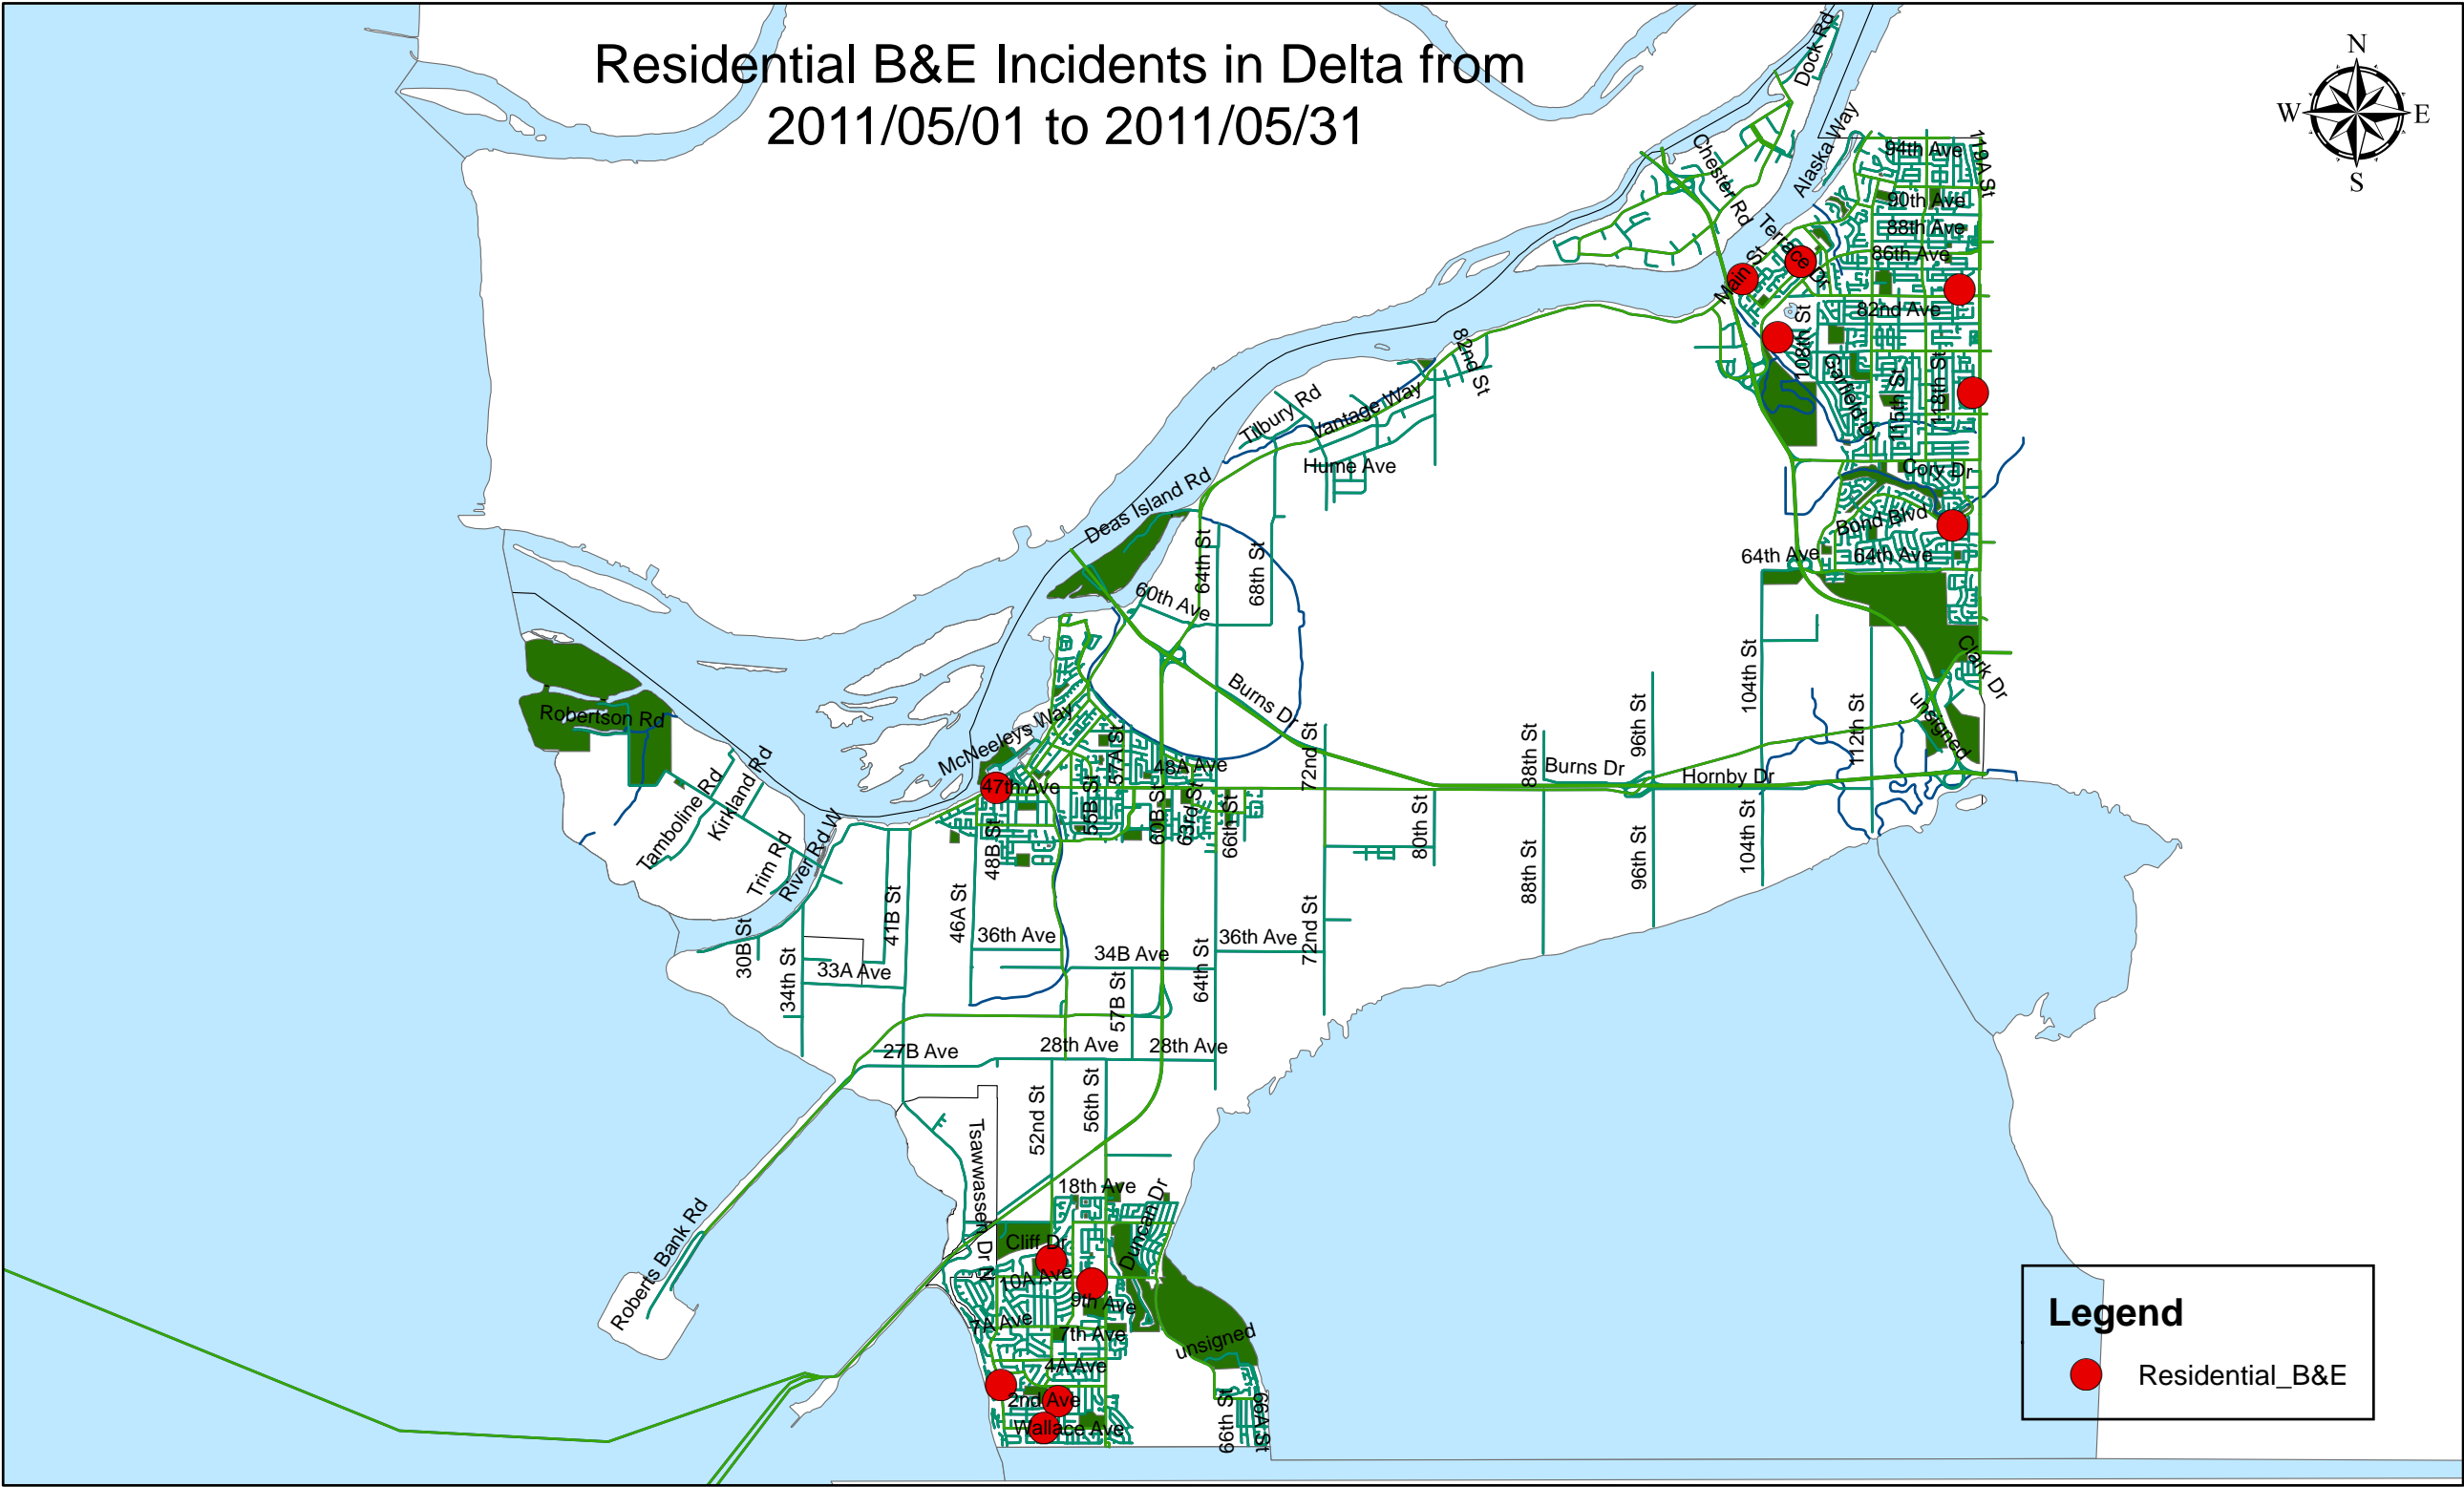

Robbery Incidents in Delta from 2011/05/01 to 2011/05/31

Legend

- Robbery

Residential B&E Incidents in Delta from 2011/05/01 to 2011/05/31

Theft from Auto Incidents in Delta from 2011/05/01 to 2011/05/31