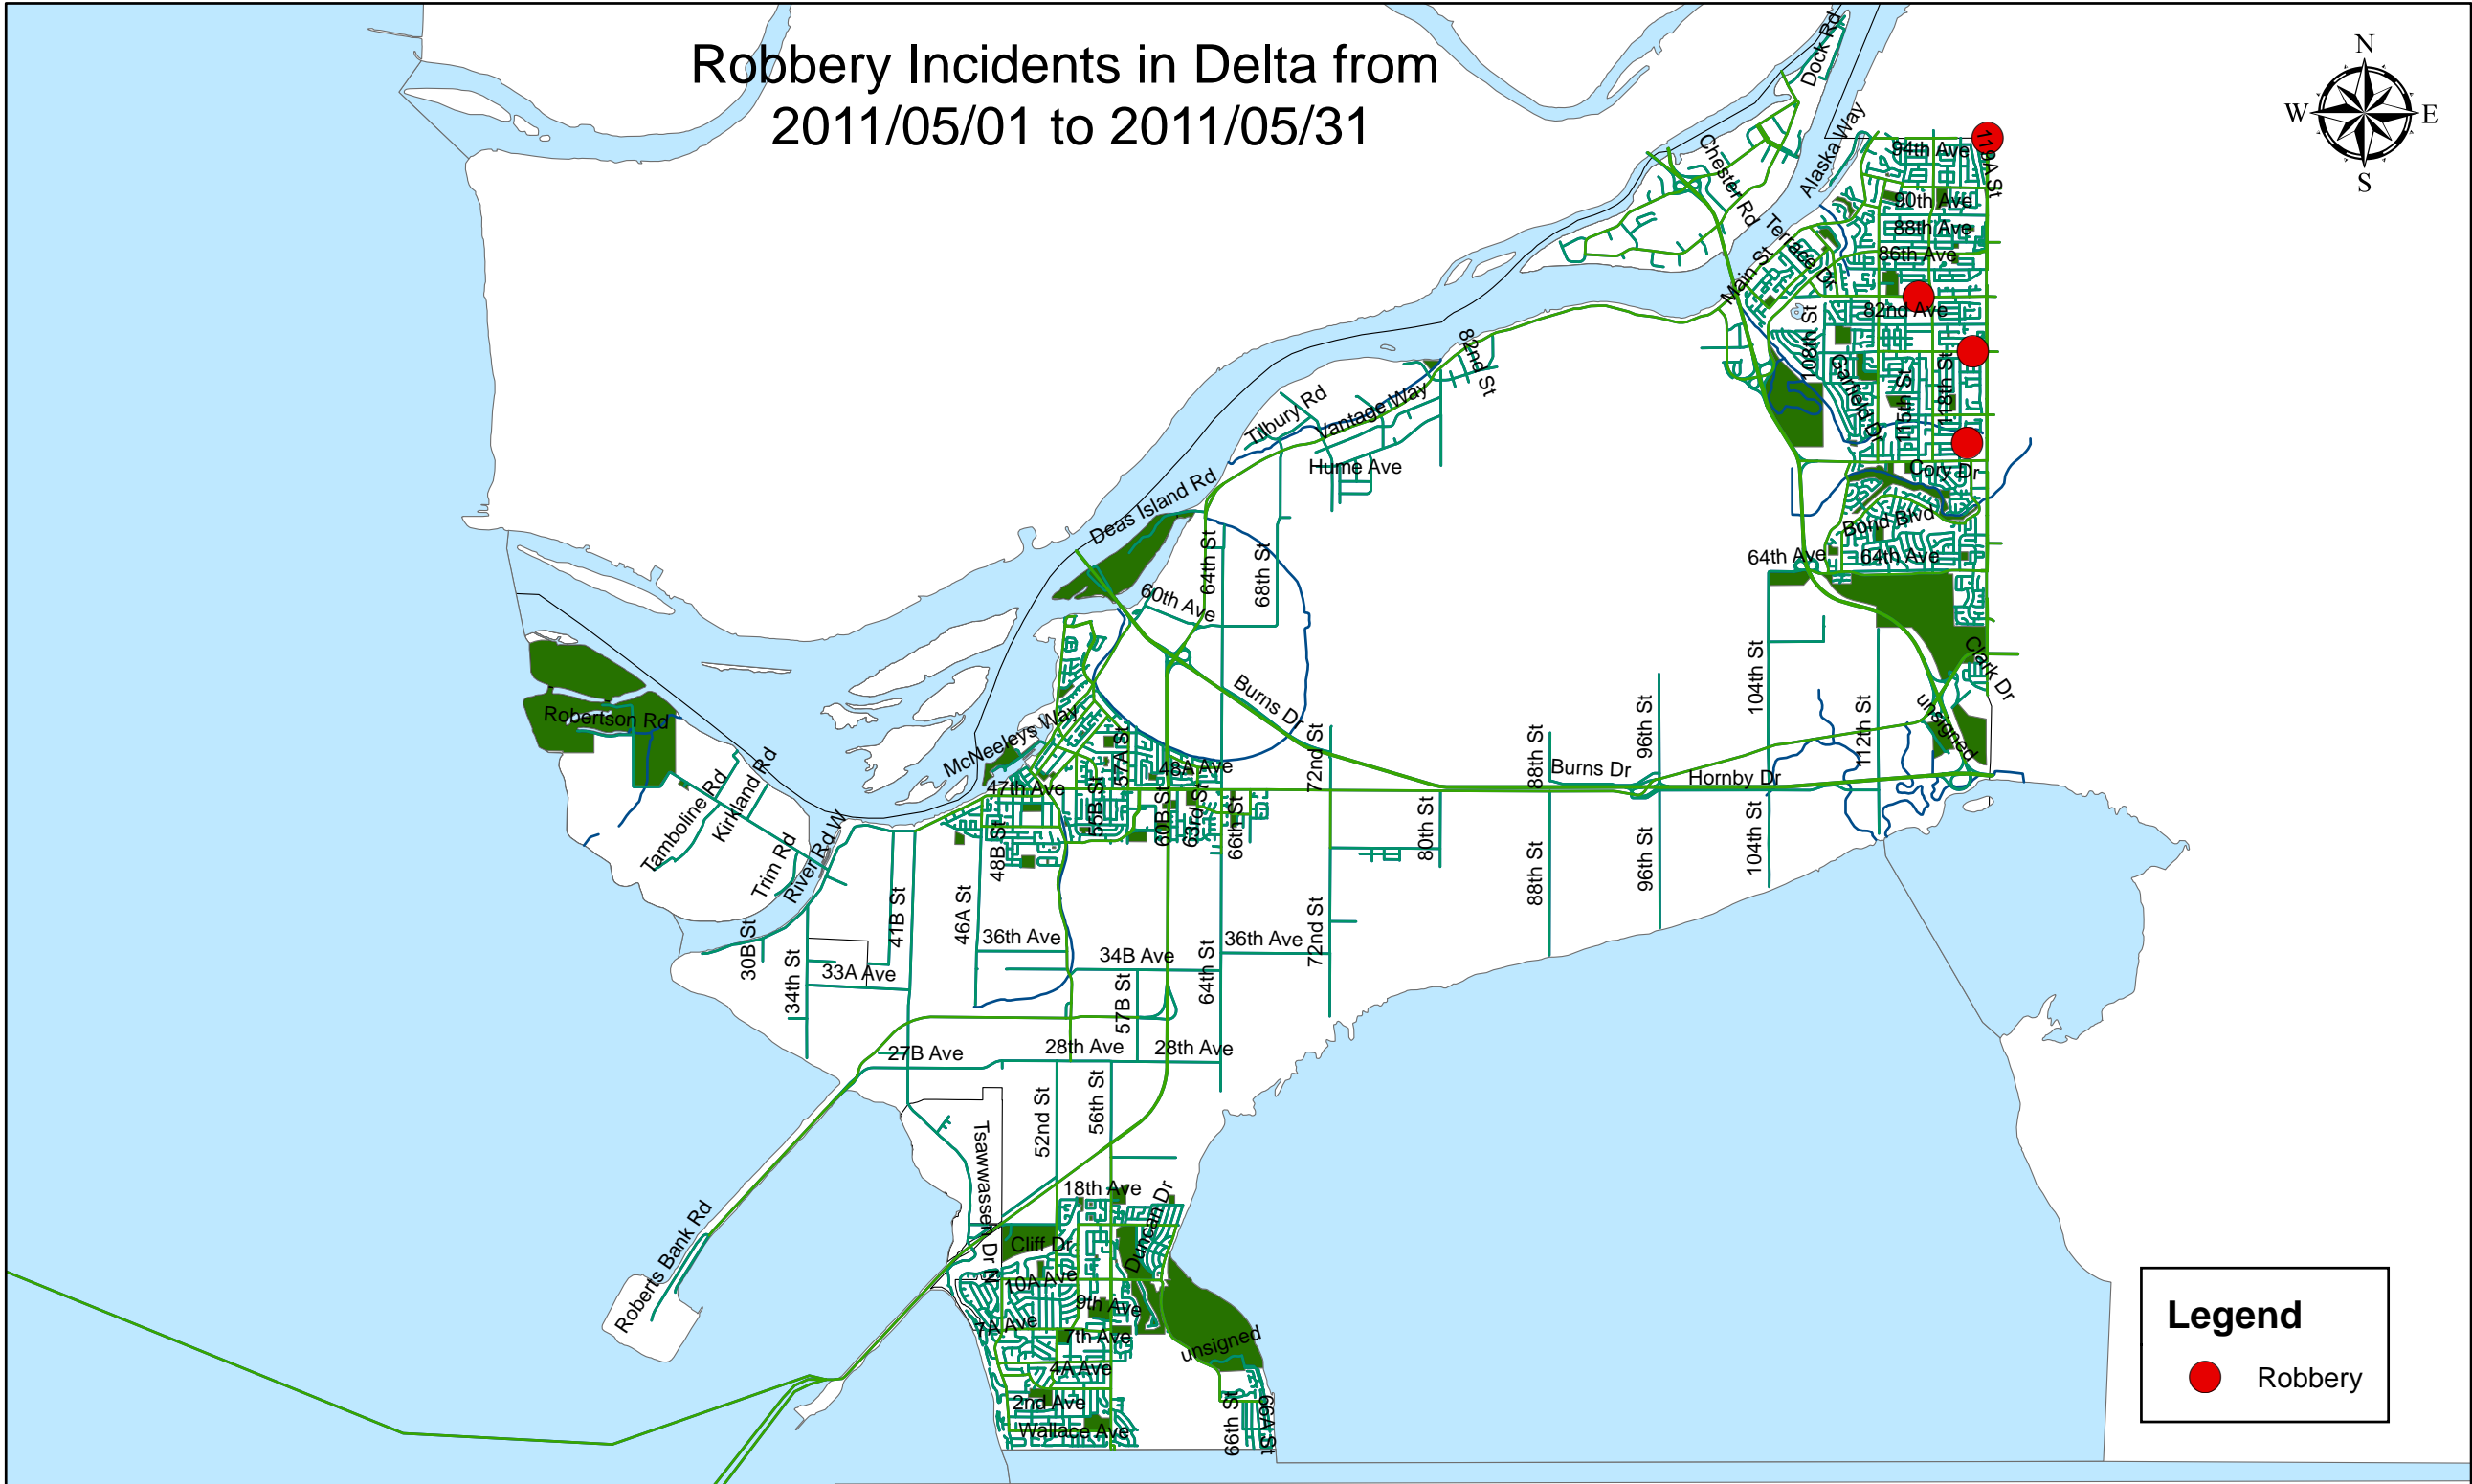

Robbery Incidents in Delta from 2011/05/01 to 2011/05/31

Legend

- Robbery

Residential B&E Incidents in Delta from 2011/05/01 to 2011/05/31

Theft from Auto Incidents in Delta from 2011/05/01 to 2011/05/31