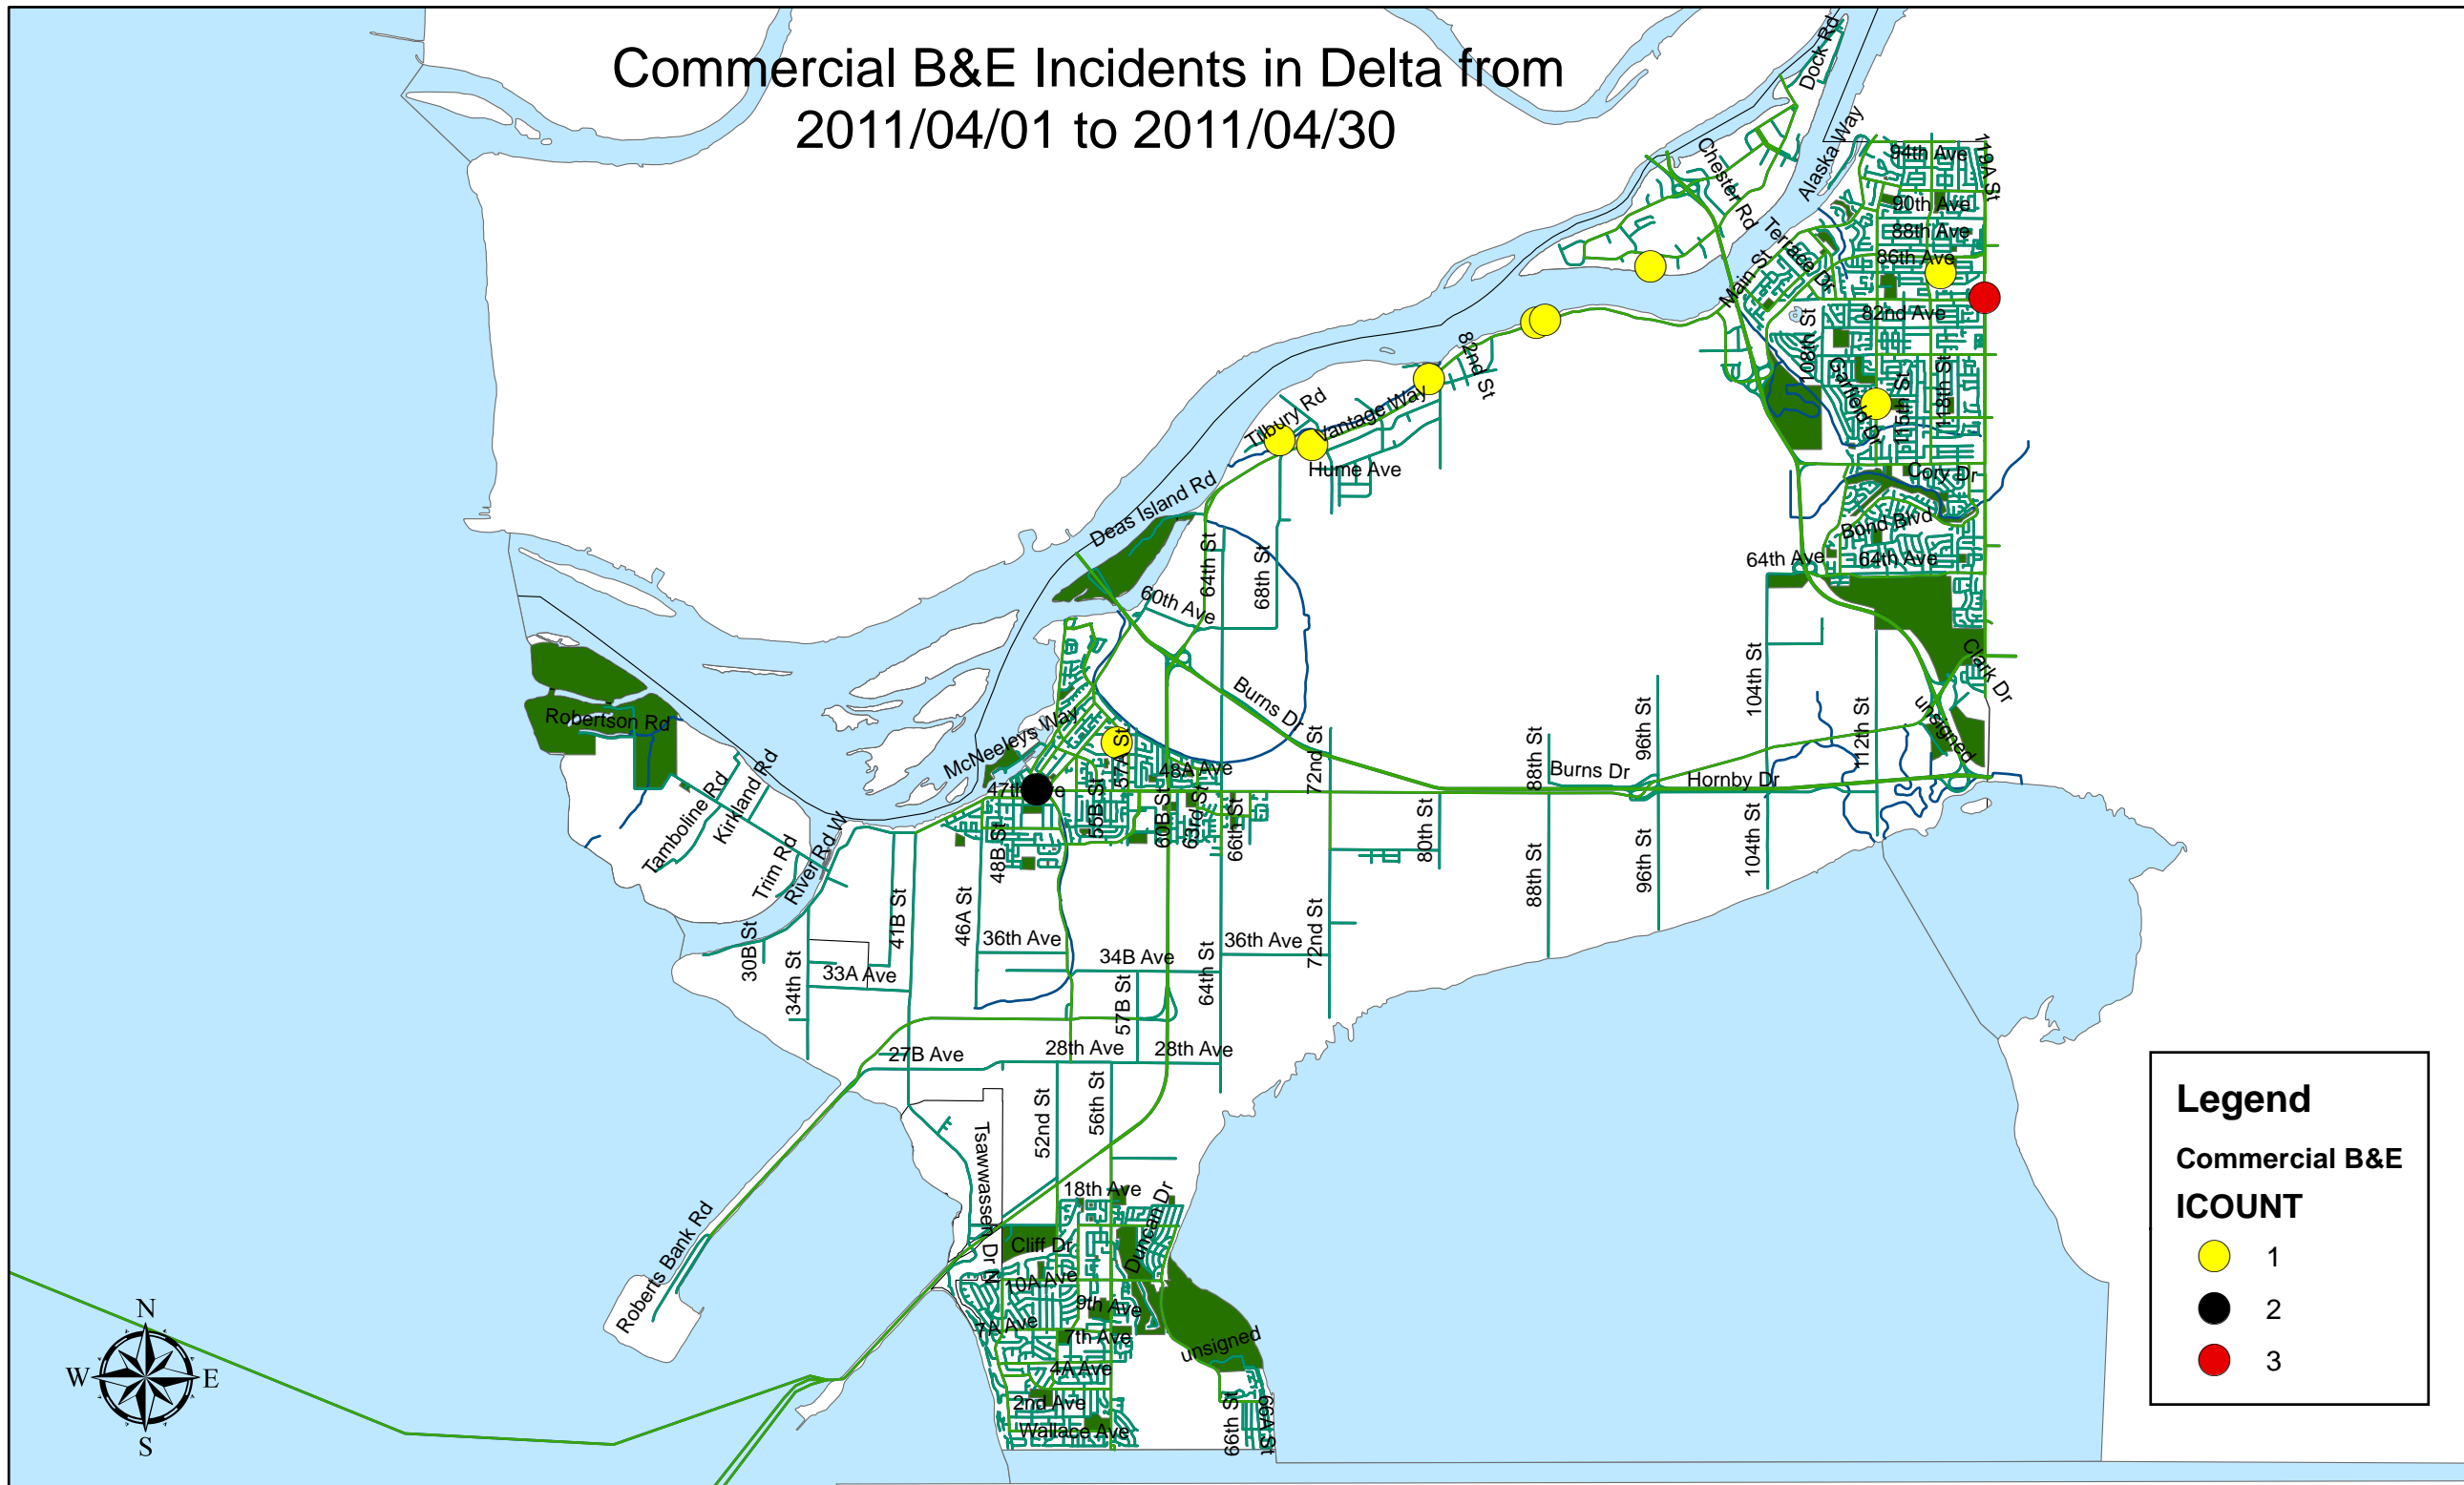

Robbery Incidents in Delta from 2011/04/01 to 2011/04/30

Commercial B&E Incidents in Delta from 2011/04/01 to 2011/04/30

Theft of Auto Incidents in Delta from 2011/04/01 to 2011/04/30

Theft From Auto Incidents in Delta from 2011/04/01 to 2011/04/30