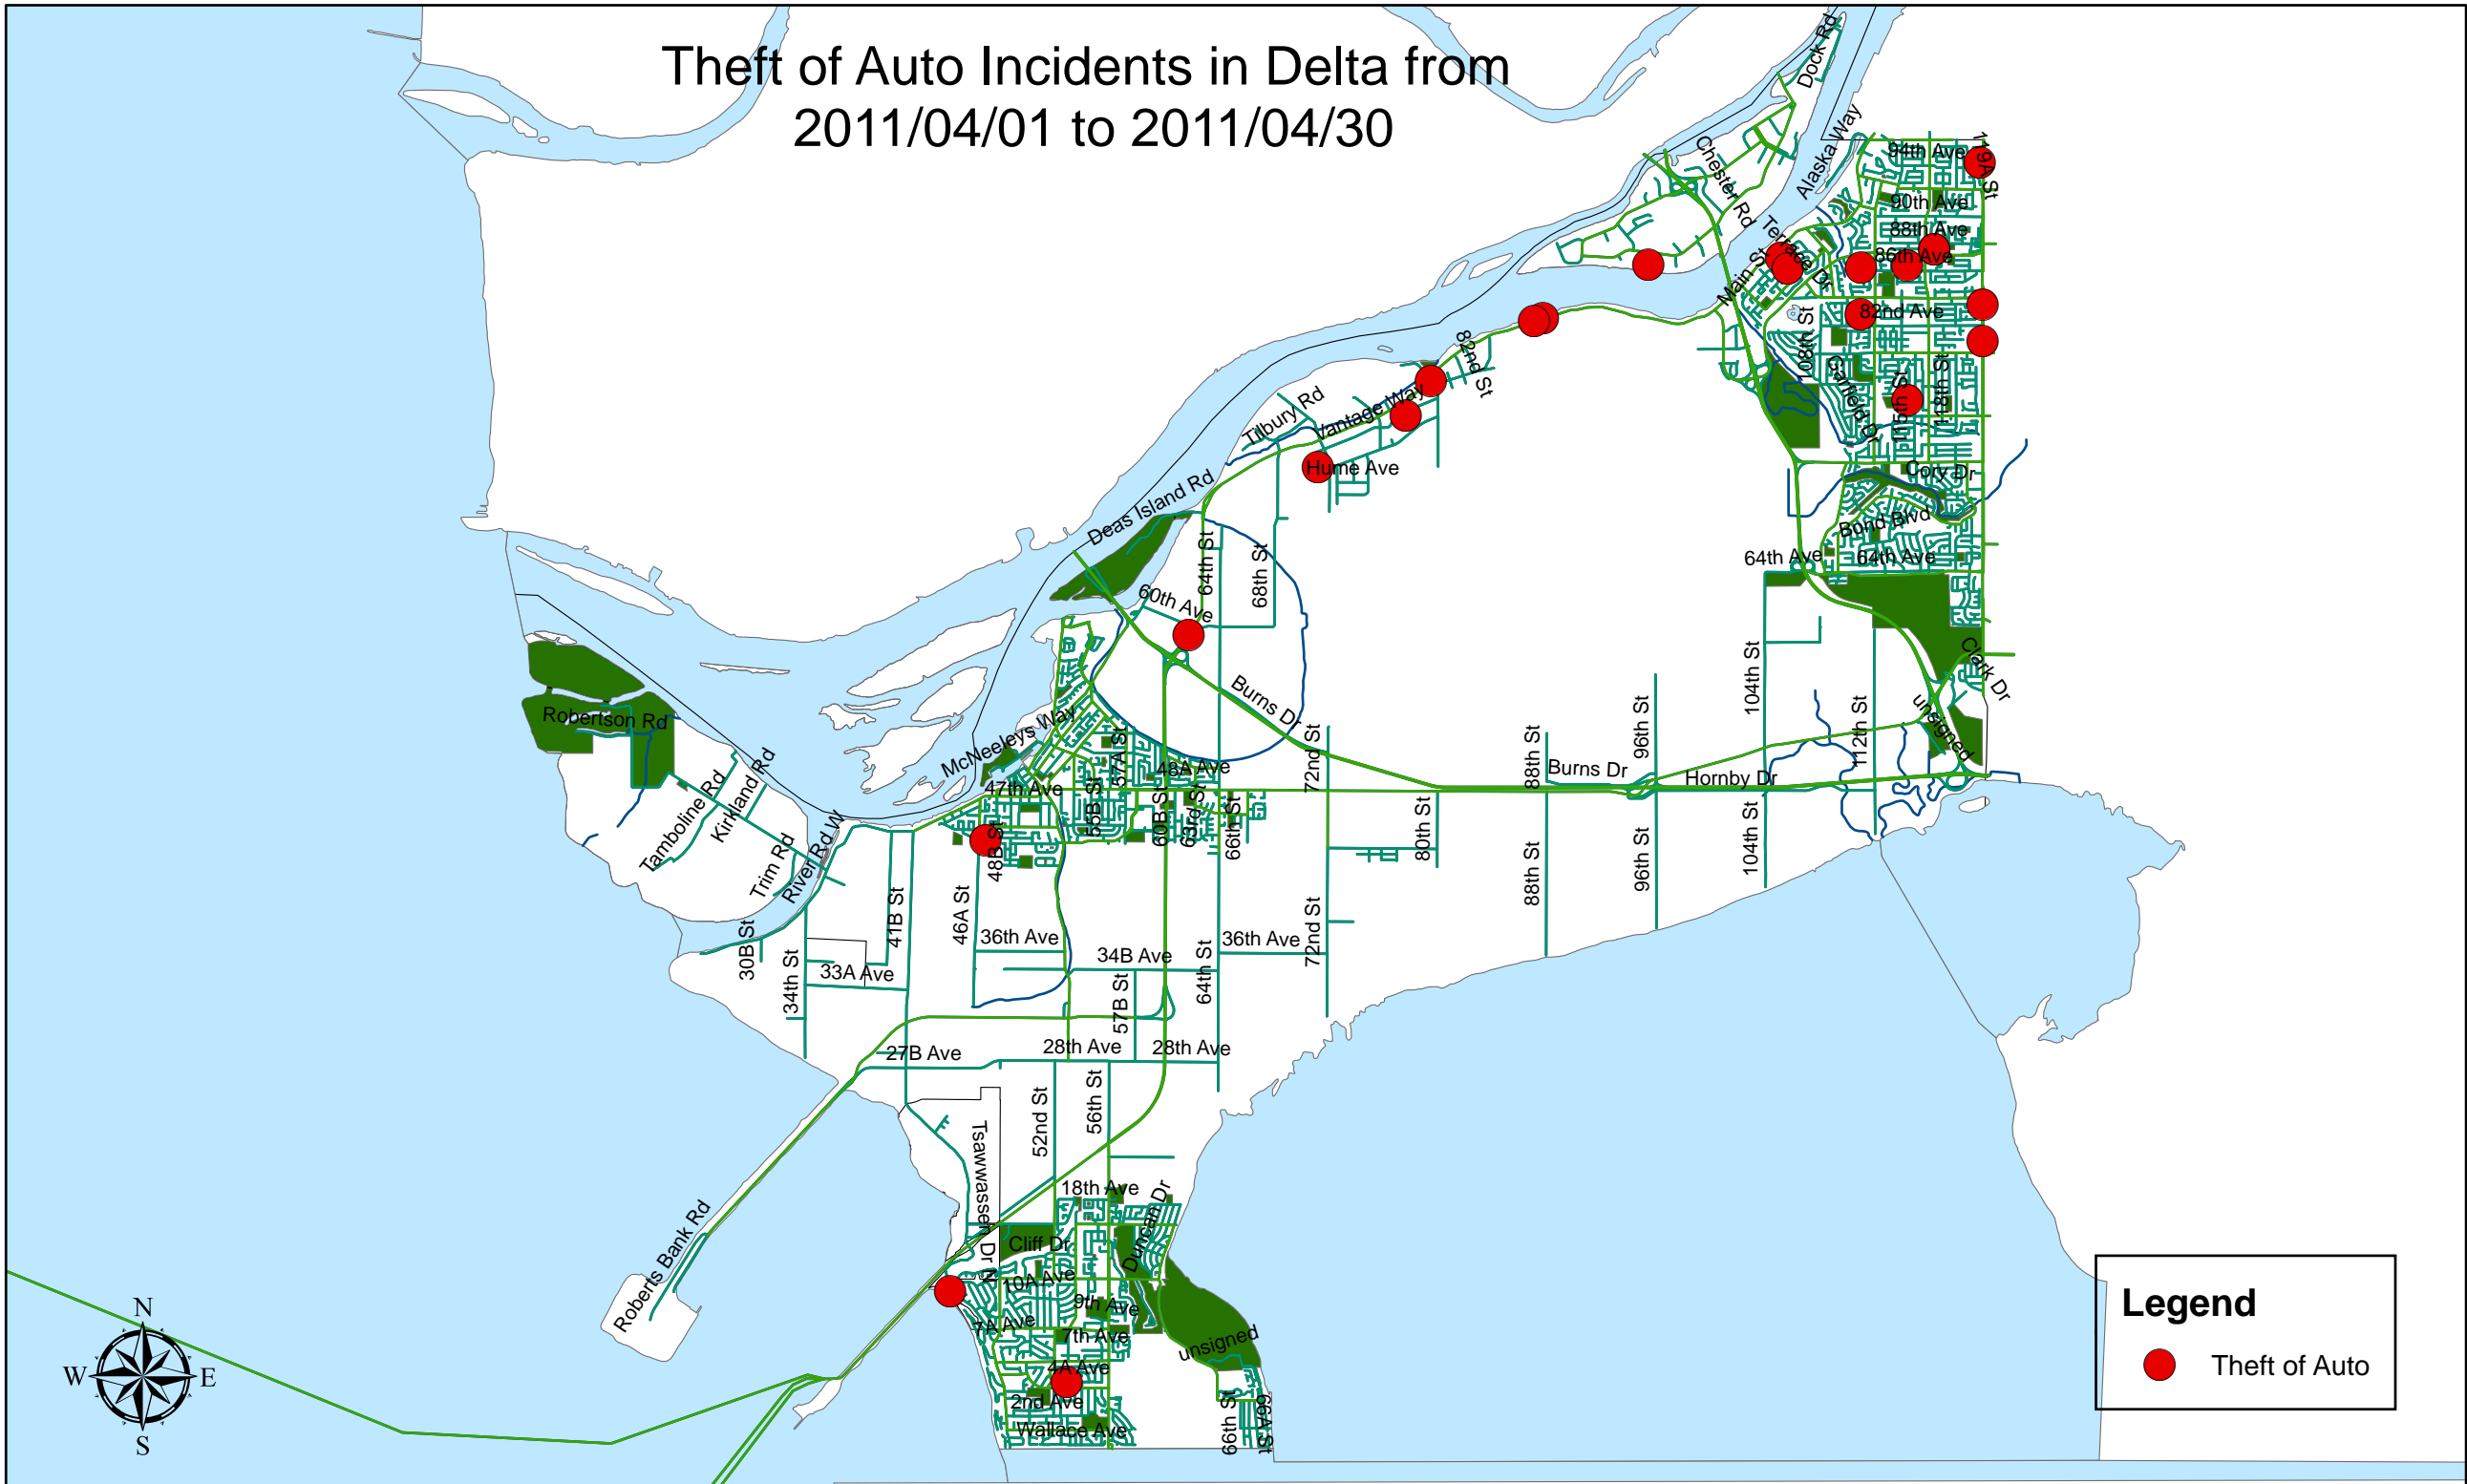

Robbery Incidents in Delta from 2011/04/01 to 2011/04/30

Commercial B&E Incidents in Delta from 2011/04/01 to 2011/04/30

Theft of Auto Incidents in Delta from 2011/04/01 to 2011/04/30

Theft From Auto Incidents in Delta from 2011/04/01 to 2011/04/30