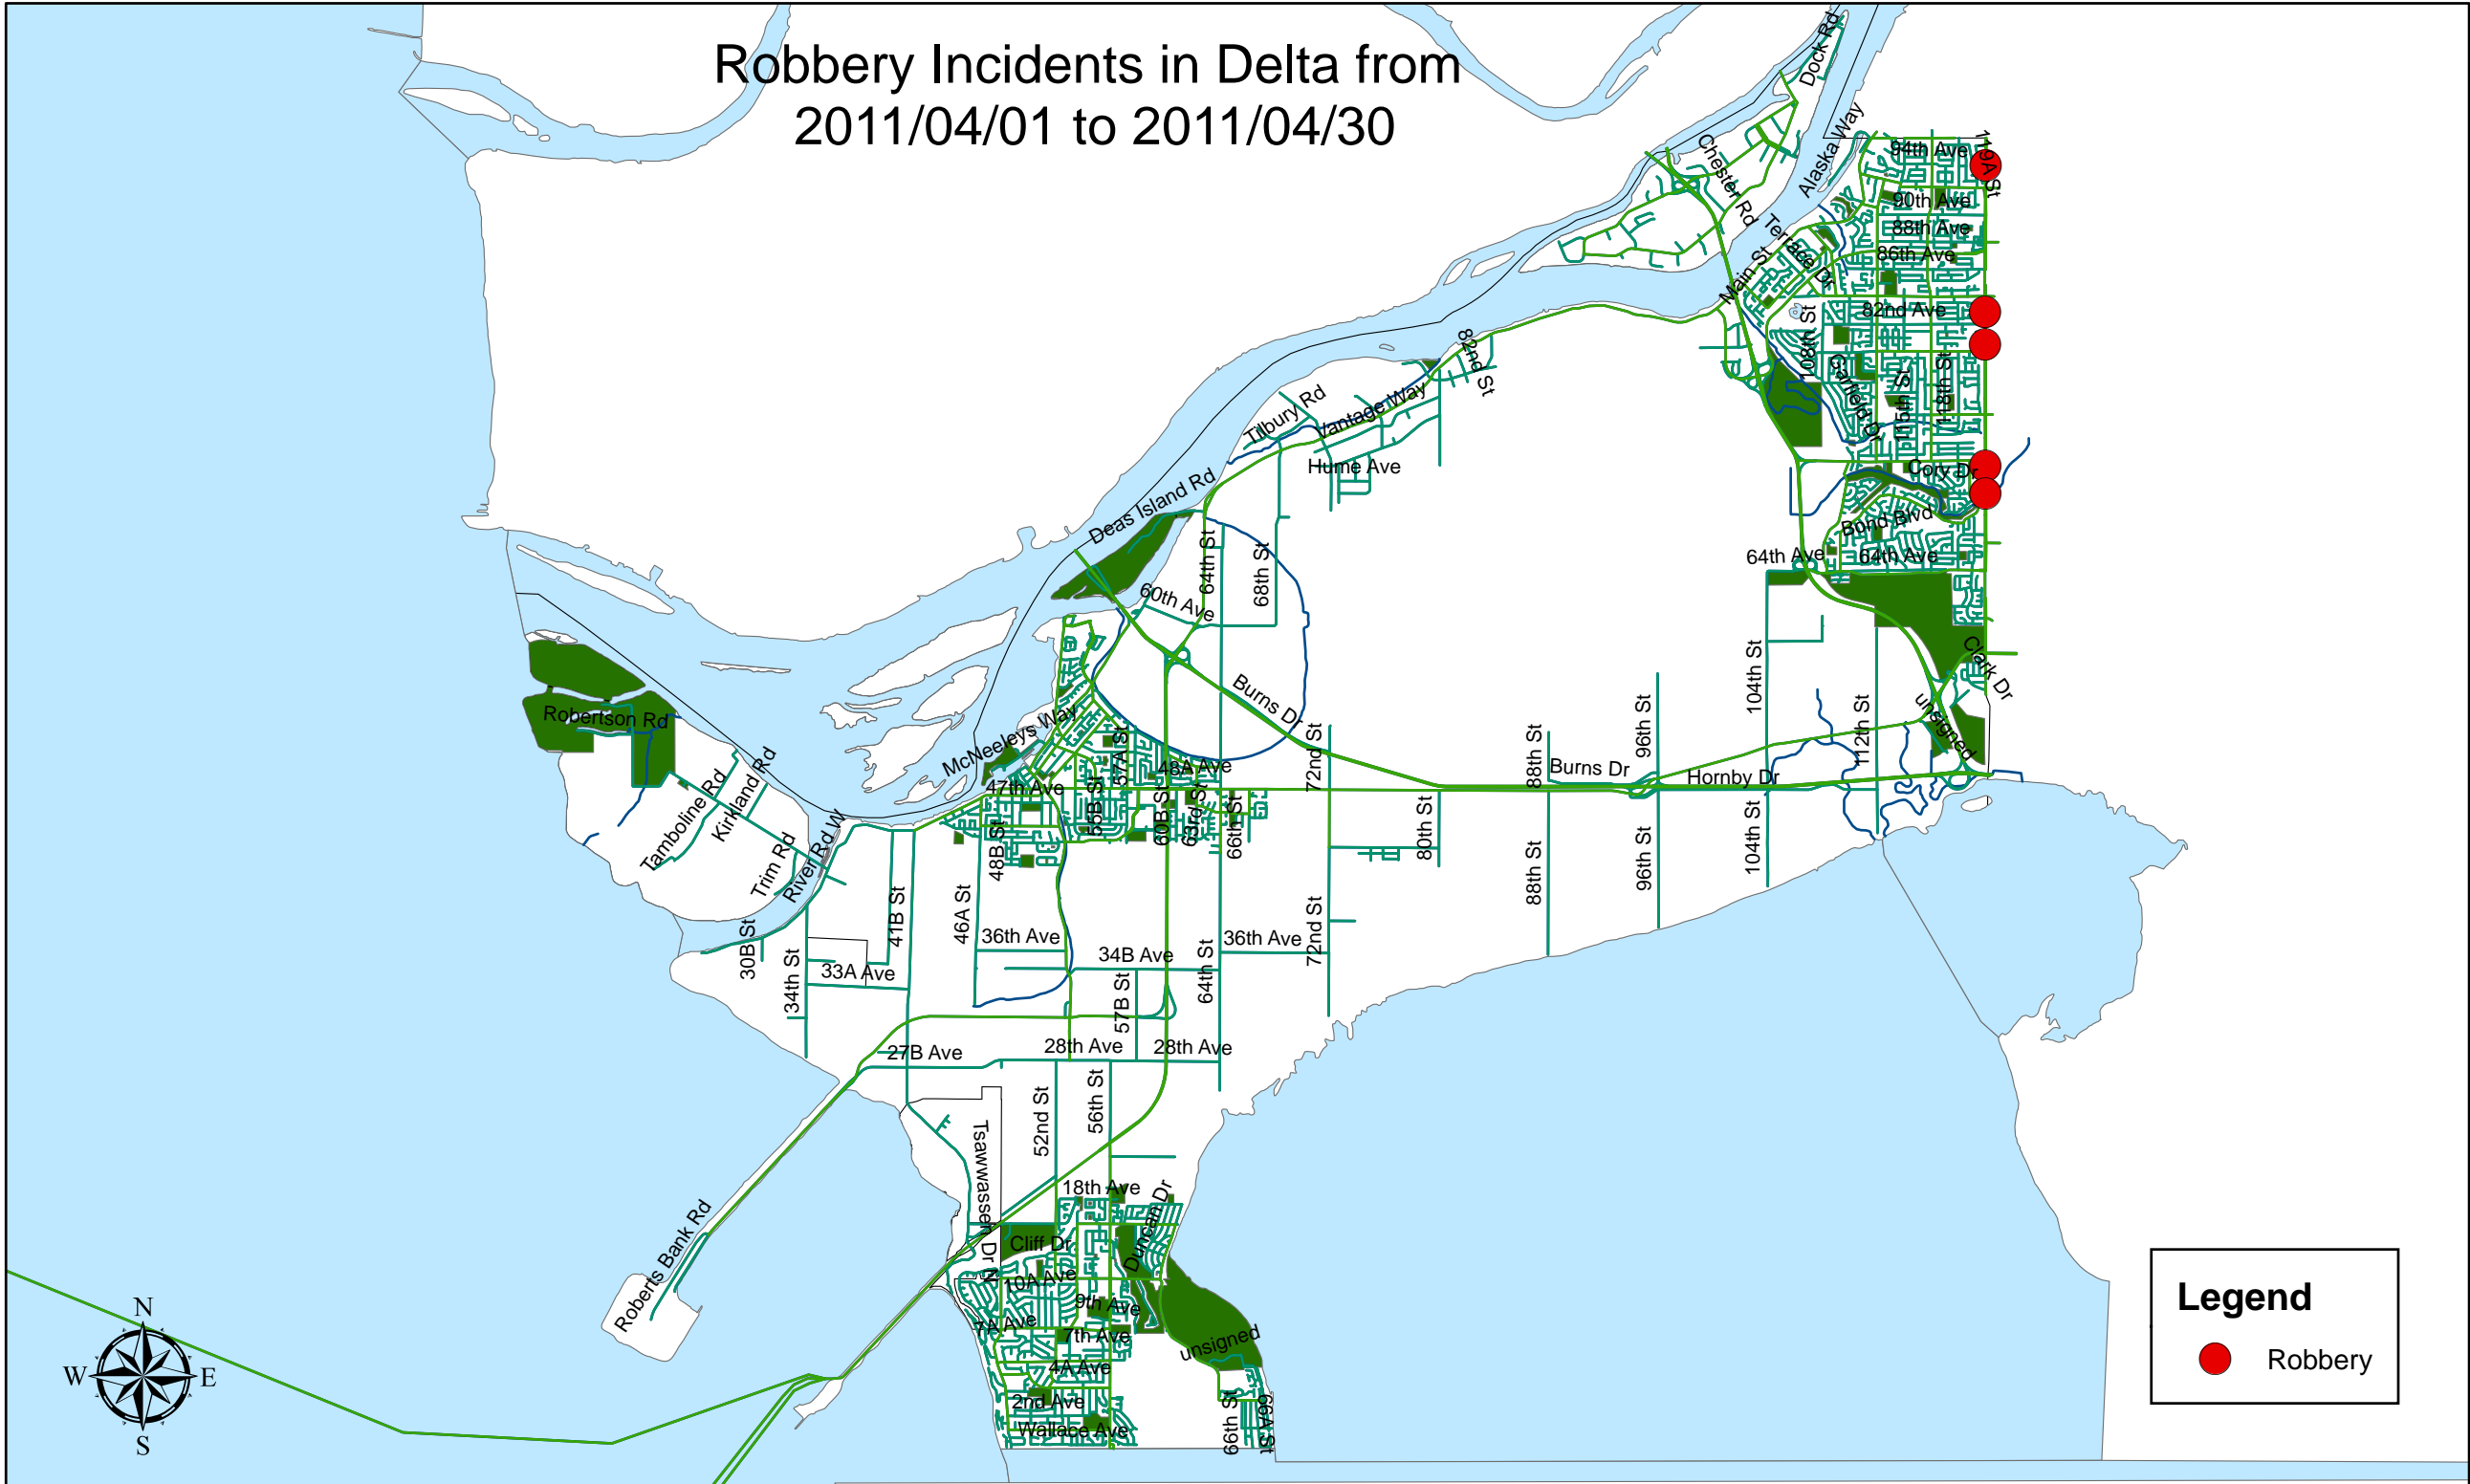

Robbery Incidents in Delta from 2011/04/01 to 2011/04/30

Commercial B&E Incidents in Delta from 2011/04/01 to 2011/04/30

Theft of Auto Incidents in Delta from 2011/04/01 to 2011/04/30

Theft From Auto Incidents in Delta from 2011/04/01 to 2011/04/30