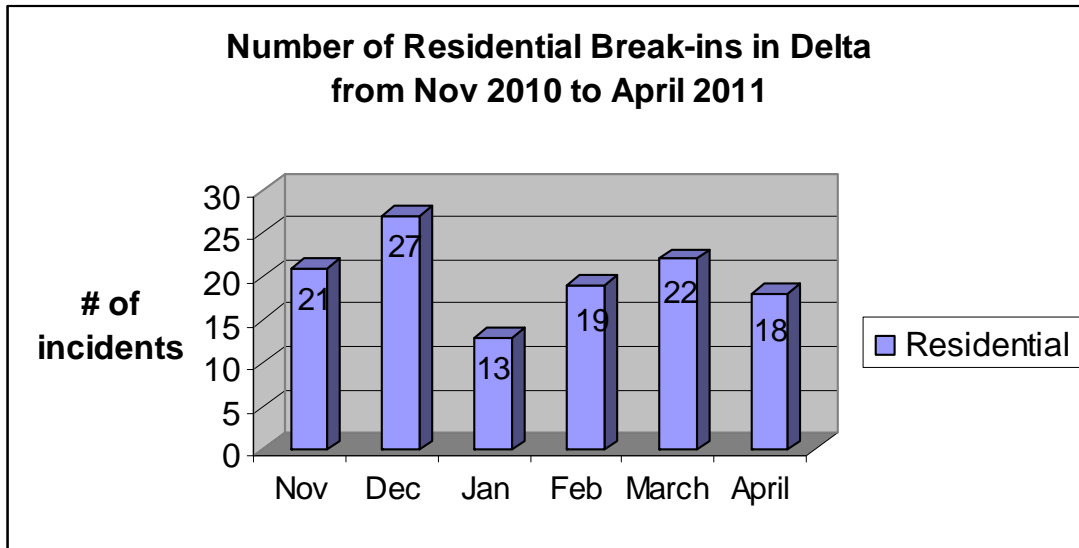

Date: 2011/05/10

Delta Police Department

Criminal Intelligence Section

Monthly Crime Bulletin (April 2011)

2011/04/01 to 2011/04/30