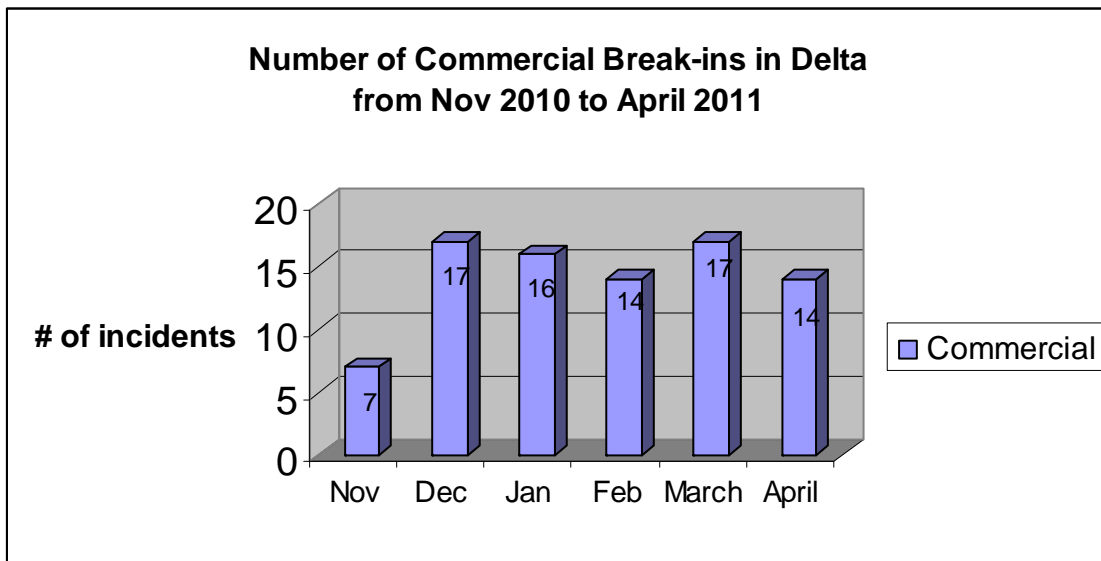

Date: 2011/05/10

Delta Police Department Criminal Intelligence Section

Monthly Crime Bulletin (April 2011)

2011/04/01 to 2011/04/30

2011 Delta Crime Trends

2011 Stats Comparison by Month

Date: 2011/05/10

Delta Police Department