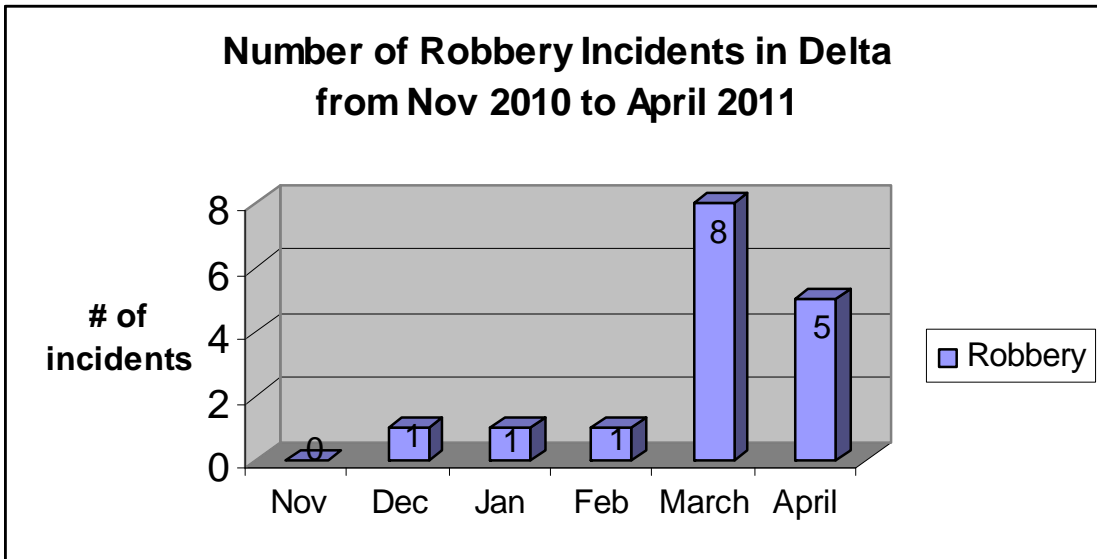

Date: 2011/05/10

Delta Police Department Criminal Intelligence Section

Monthly Crime Bulletin (April 2011)

2011/04/01 to 2011/04/30

2011 Delta Crime Trends

2011 Stats Comparison by Month

Date: 2011/05/10

Delta Police Department