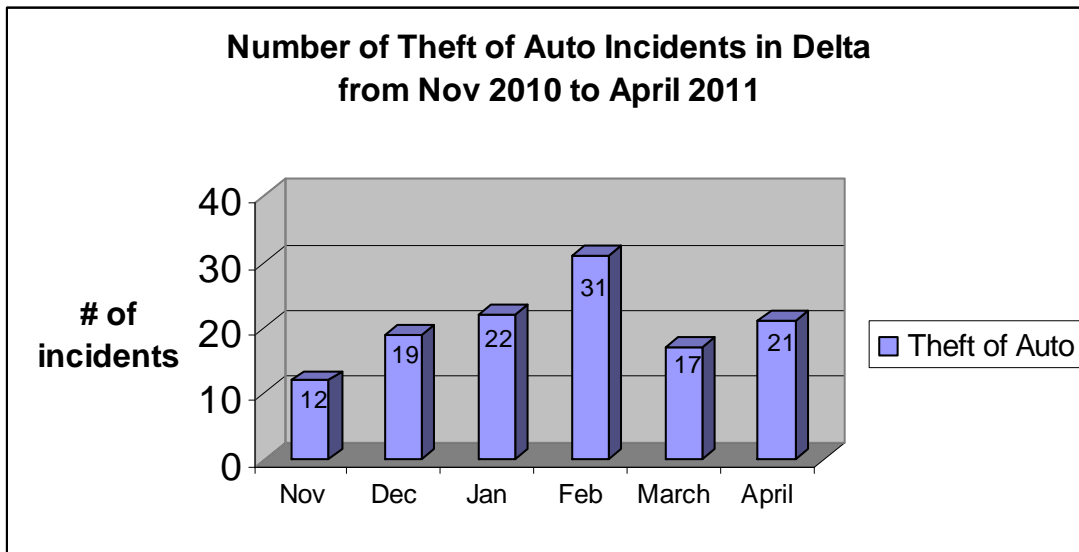

Date: 2011/05/10

Delta Police Department

Criminal Intelligence Section

Monthly Crime Bulletin (April 2011)

2011/04/01 to 2011/04/30