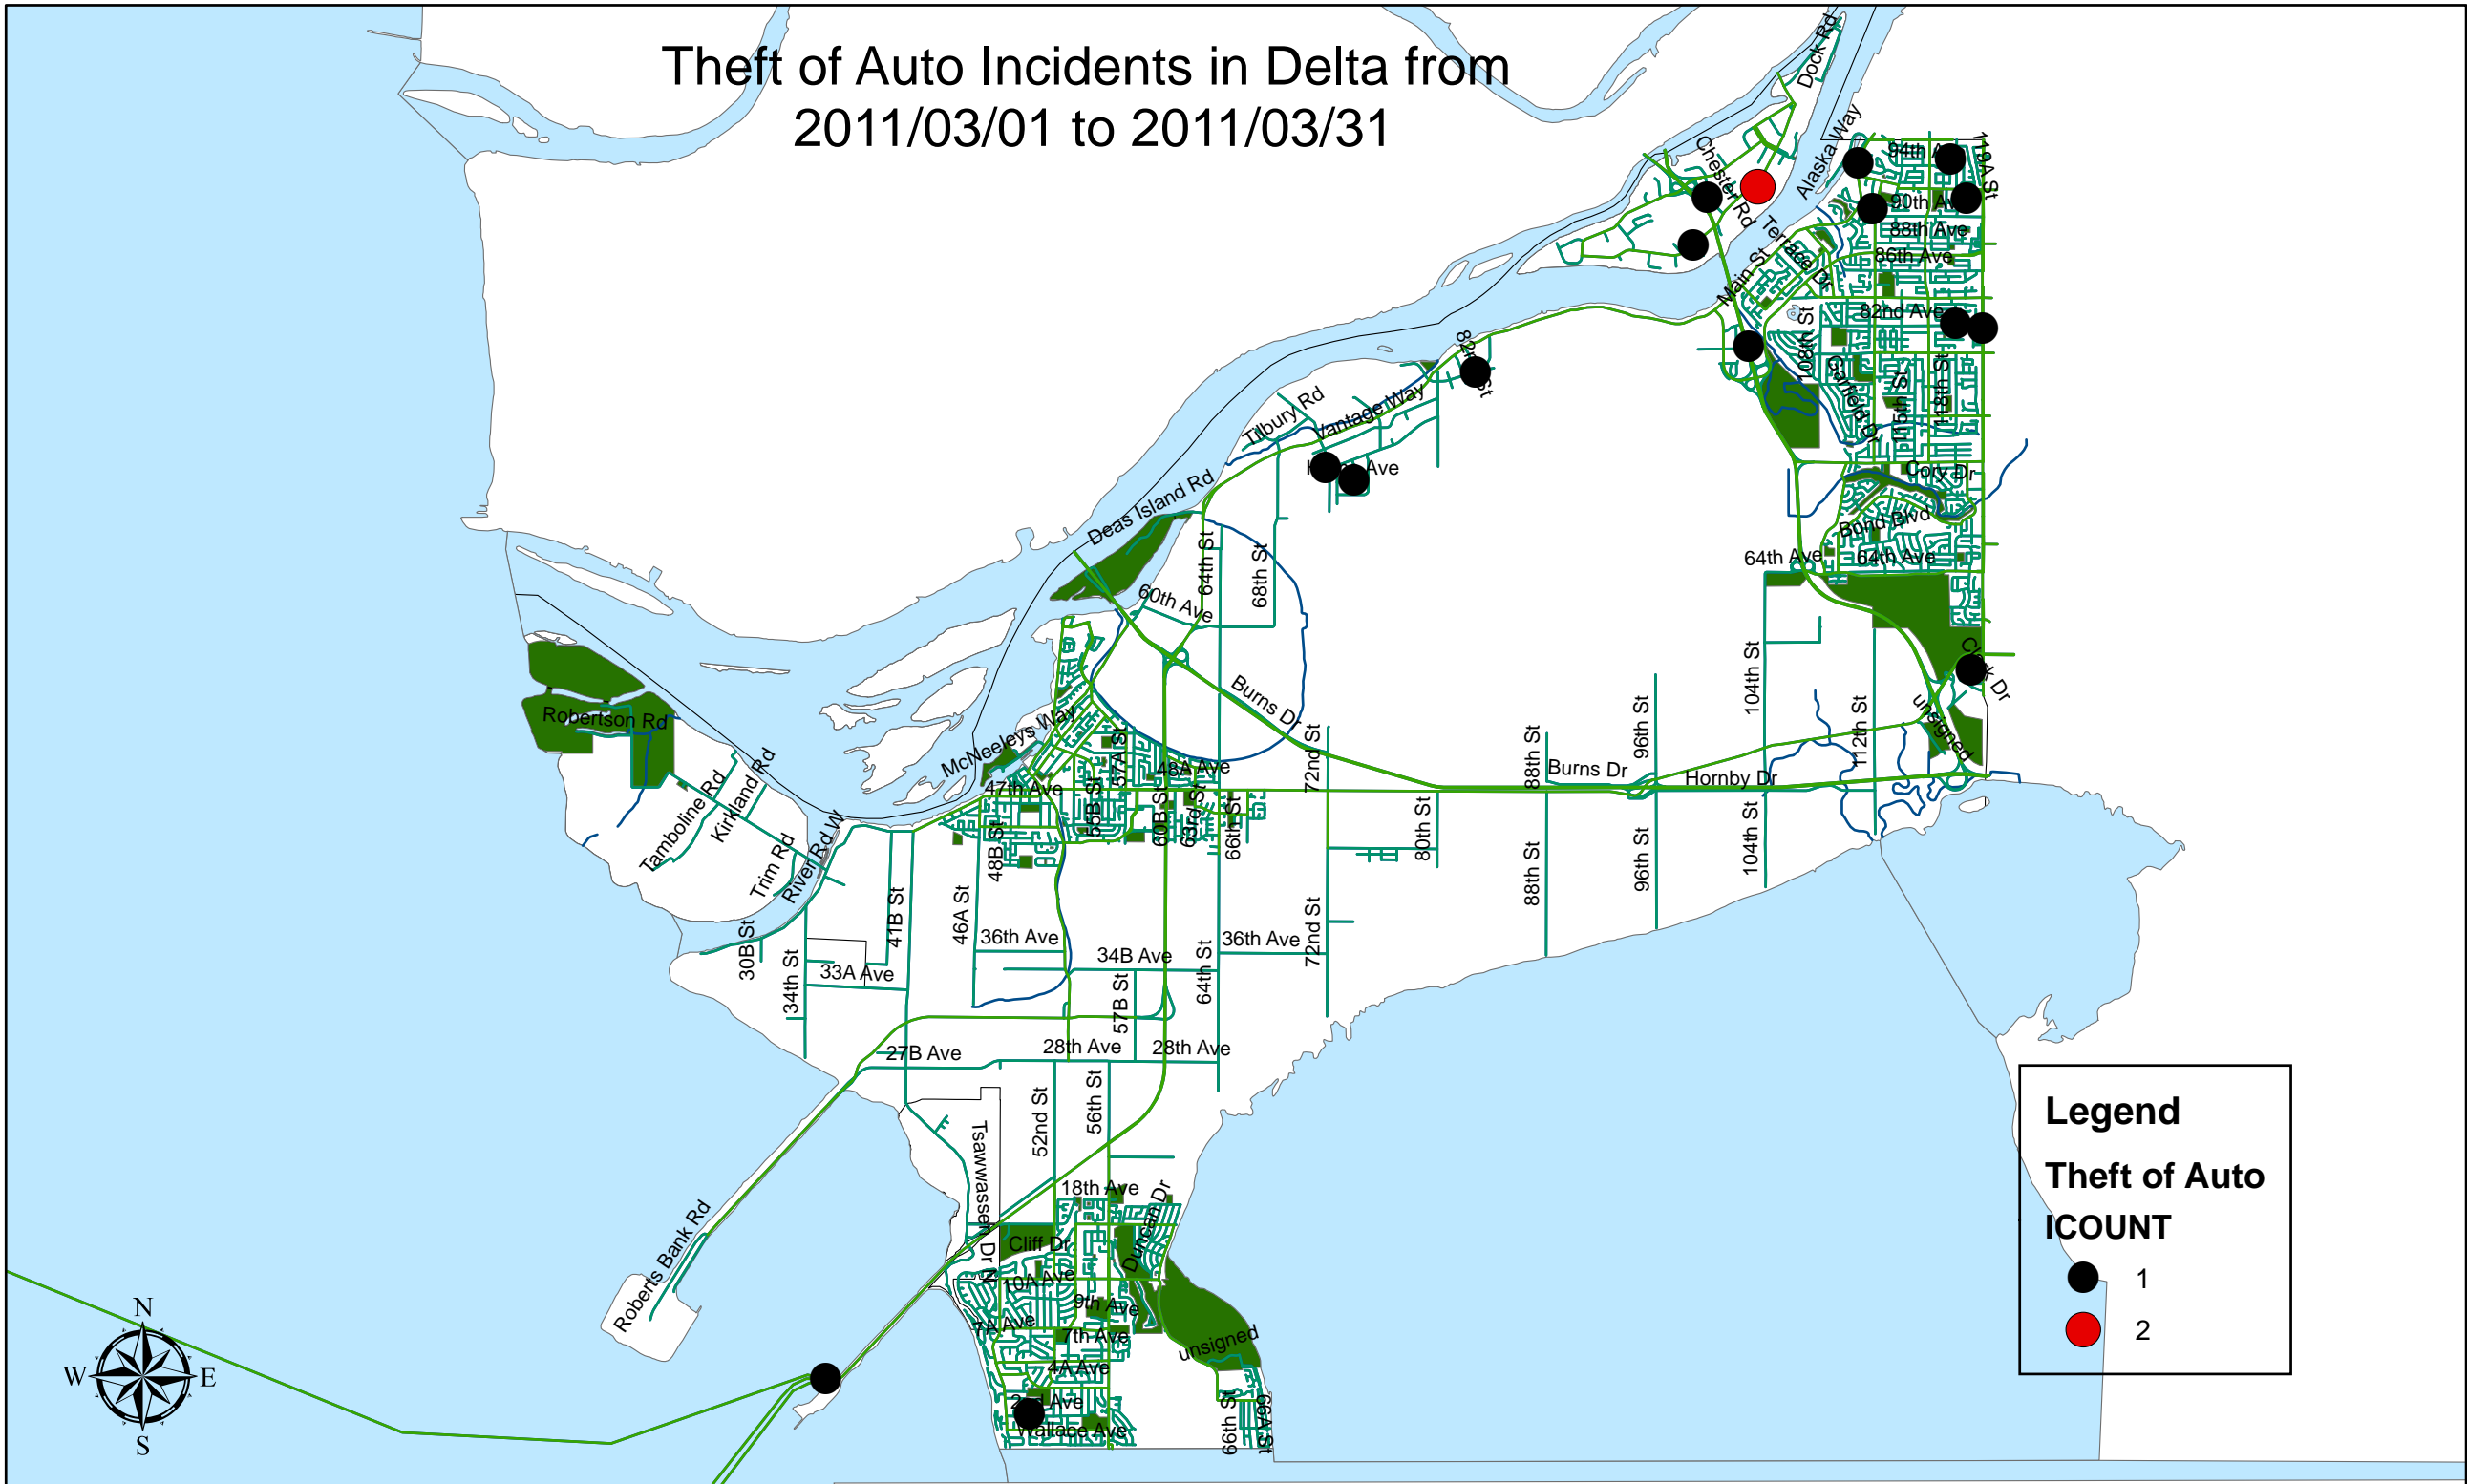

# Commercial Break & Enter Incidents in Delta from 2011/03/01 to 2011/03/31

**Legend**  
**Commercial B&E**  
**ICOUNT**

- 1
- 2

# Residential Break & Enter Incidents in Delta from 2011/03/01 to 2011/03/31

# Theft of Auto Incidents in Delta from 2011/03/01 to 2011/03/31

**Legend**

**Theft of Auto**

**ICOUNT**

- 1
- 2