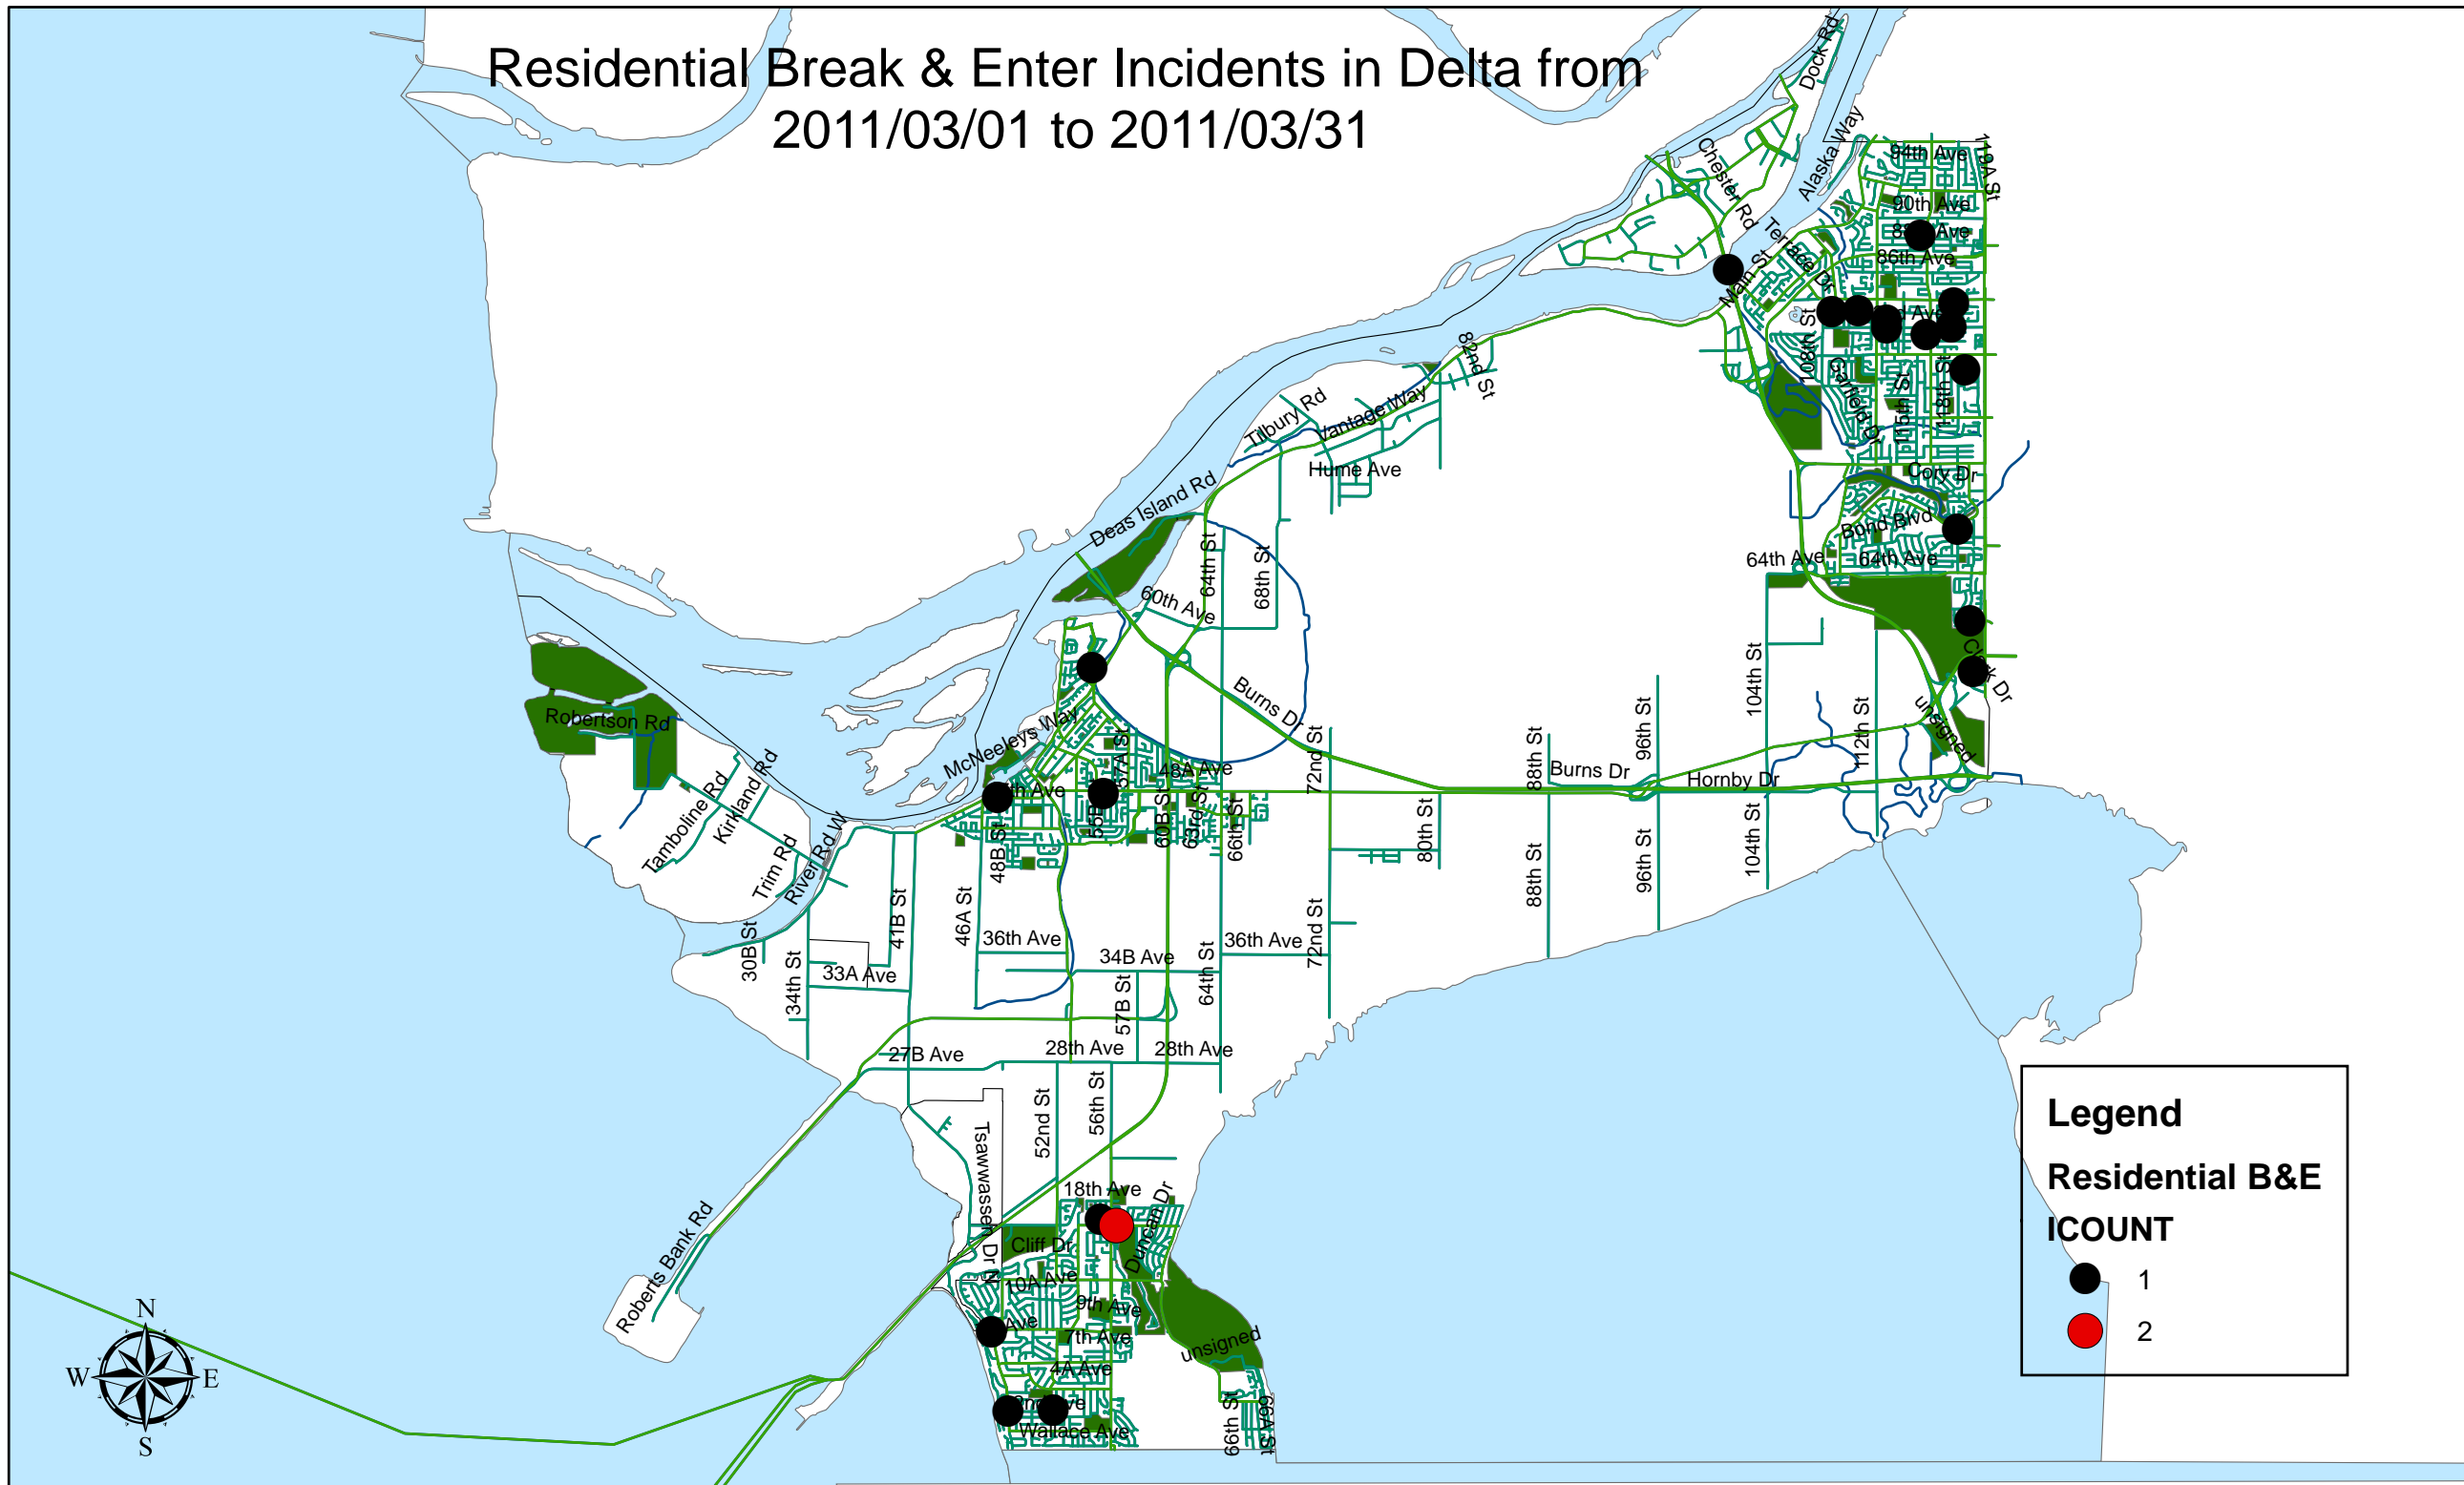

# Commercial Break & Enter Incidents in Delta from 2011/03/01 to 2011/03/31

**Legend**  
**Commercial B&E**  
**ICOUNT**

- 1
- 2

# Residential Break & Enter Incidents in Delta from 2011/03/01 to 2011/03/31

# Theft of Auto Incidents in Delta from 2011/03/01 to 2011/03/31

**Legend**

**Theft of Auto**

**ICOUNT**

- 1
- 2