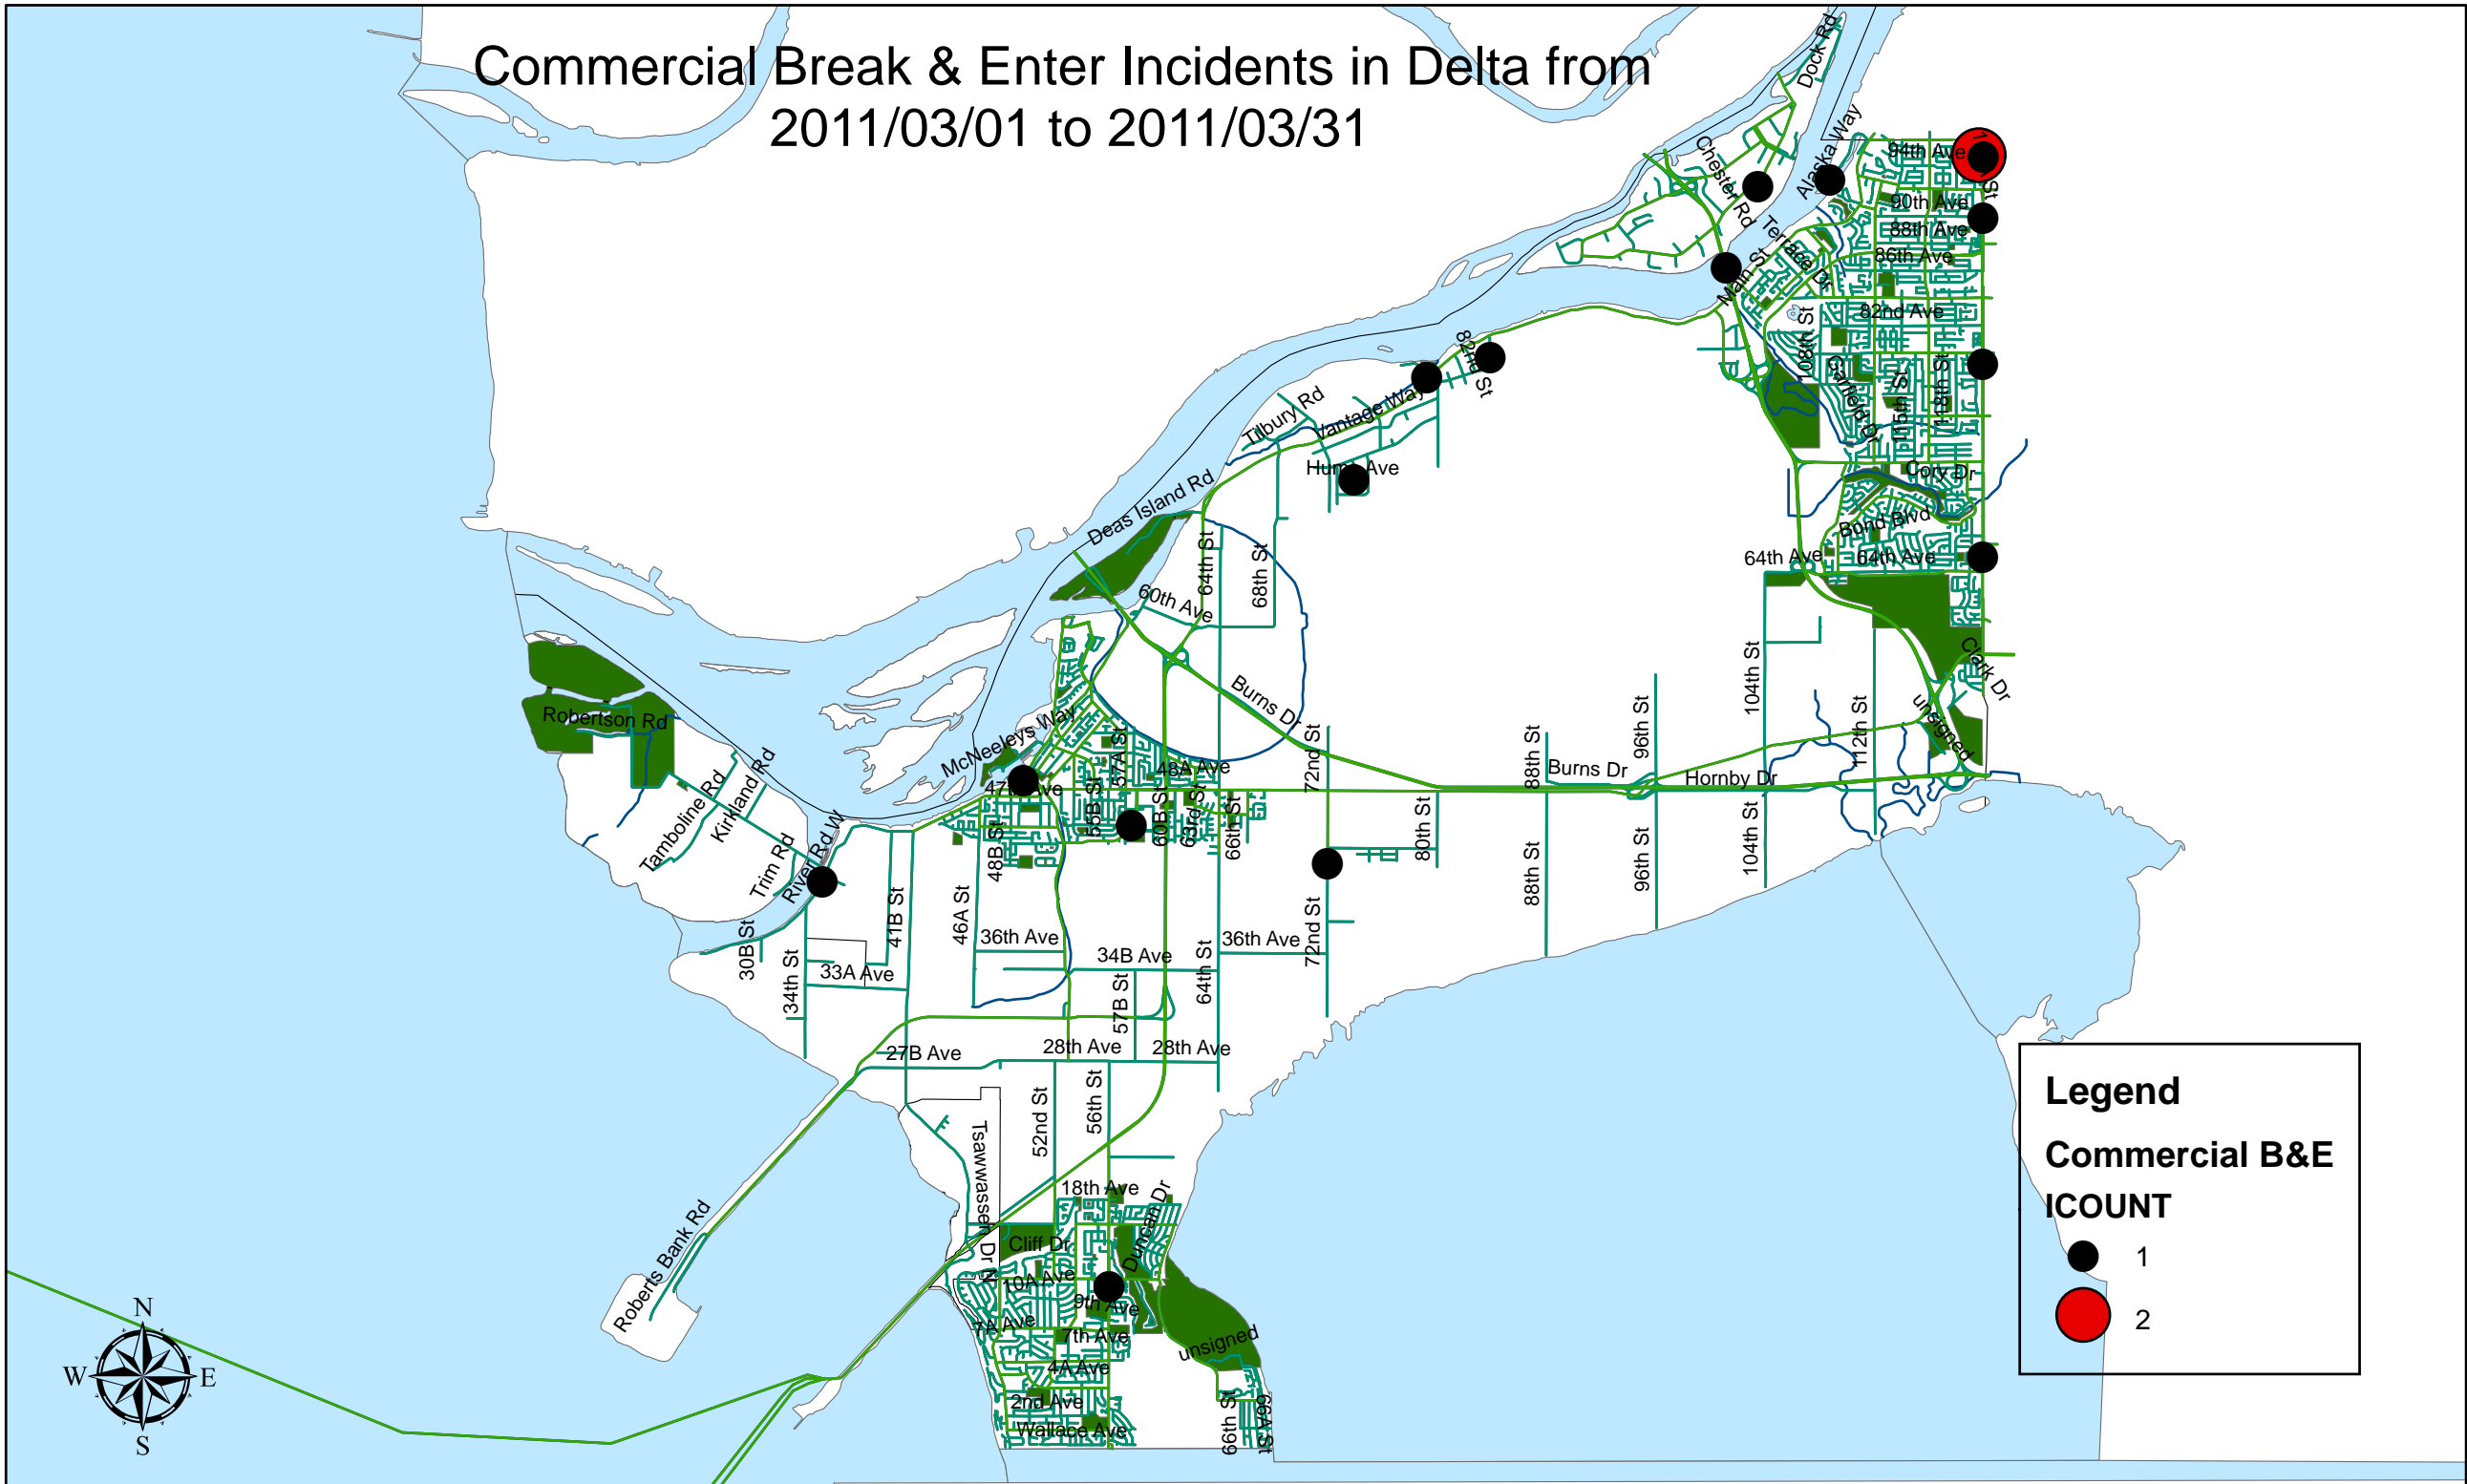

# Commercial Break & Enter Incidents in Delta from 2011/03/01 to 2011/03/31

**Legend**  
**Commercial B&E**  
**ICOUNT**

- 1
- 2

# Residential Break & Enter Incidents in Delta from 2011/03/01 to 2011/03/31

# Theft of Auto Incidents in Delta from 2011/03/01 to 2011/03/31

**Legend**

**Theft of Auto**

**ICOUNT**

- 1
- 2