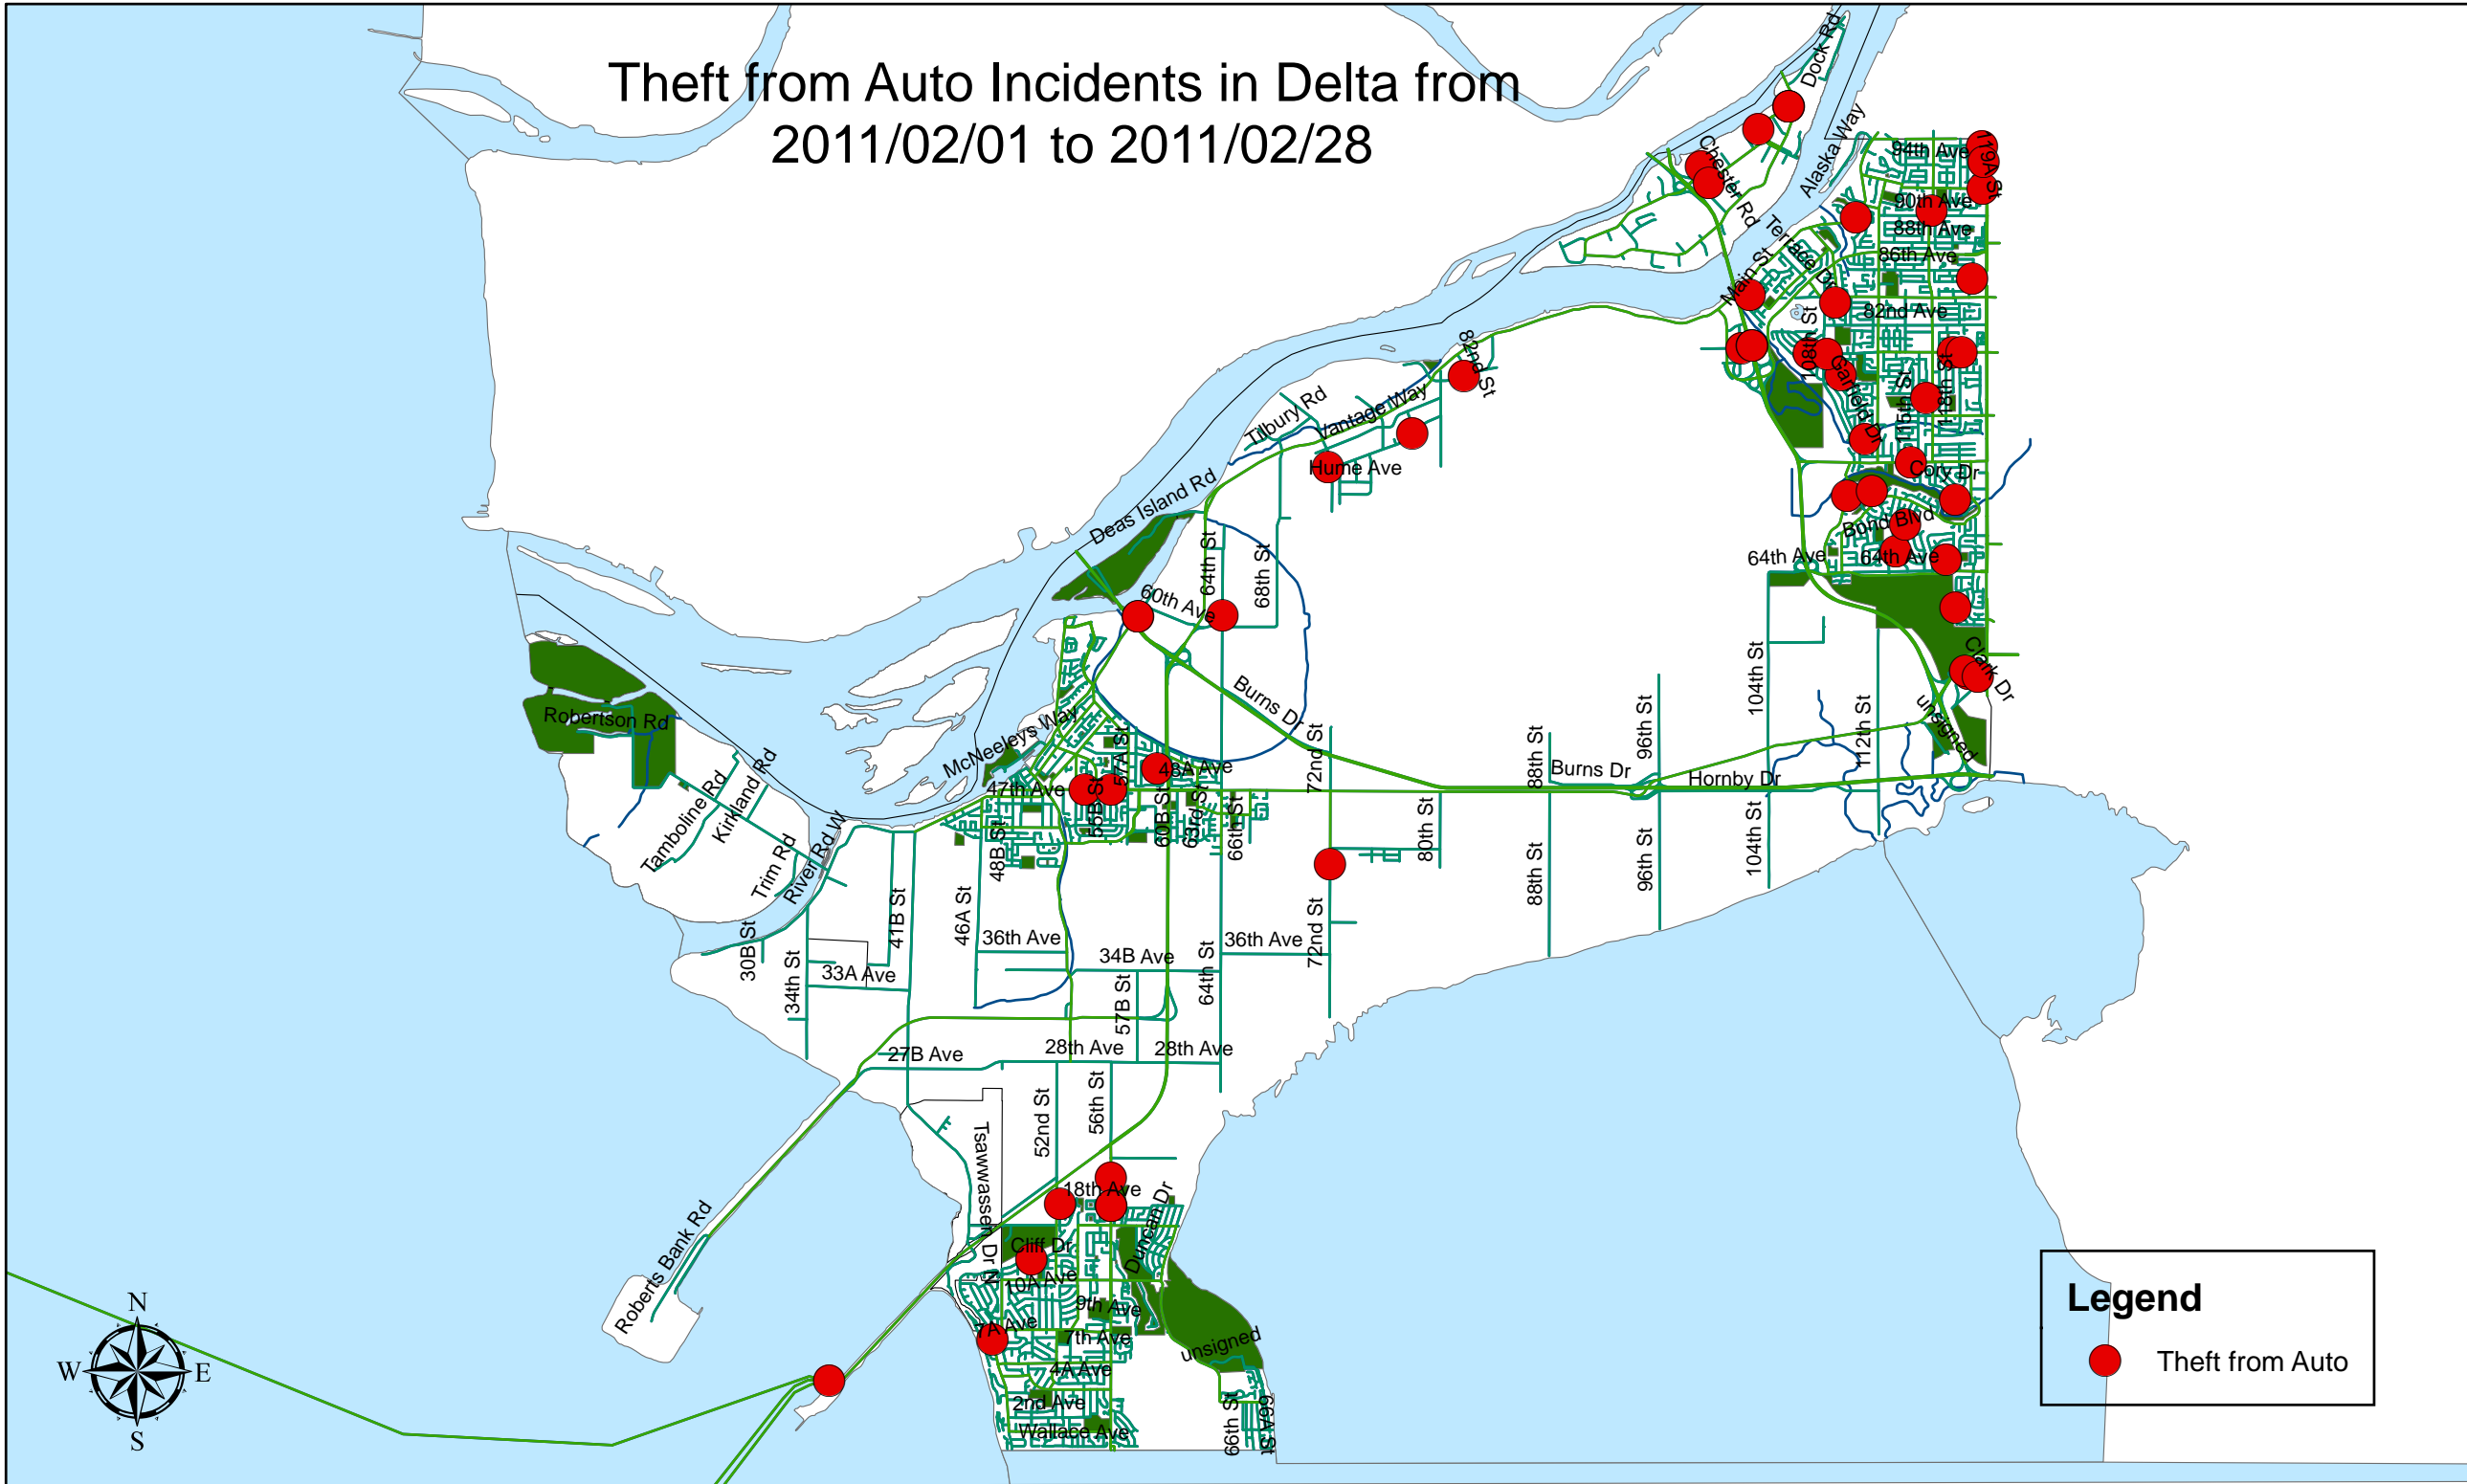

Robbery Incidents in Delta from 2011/02/01 to 2011/02/28

Legend

- Robbery

Theft of Auto Incidents in Delta from 2011/02/01 to 2011/02/28

Legend

- Theft of Auto

Theft from Auto Incidents in Delta from 2011/02/01 to 2011/02/28

Legend

- Theft from Auto