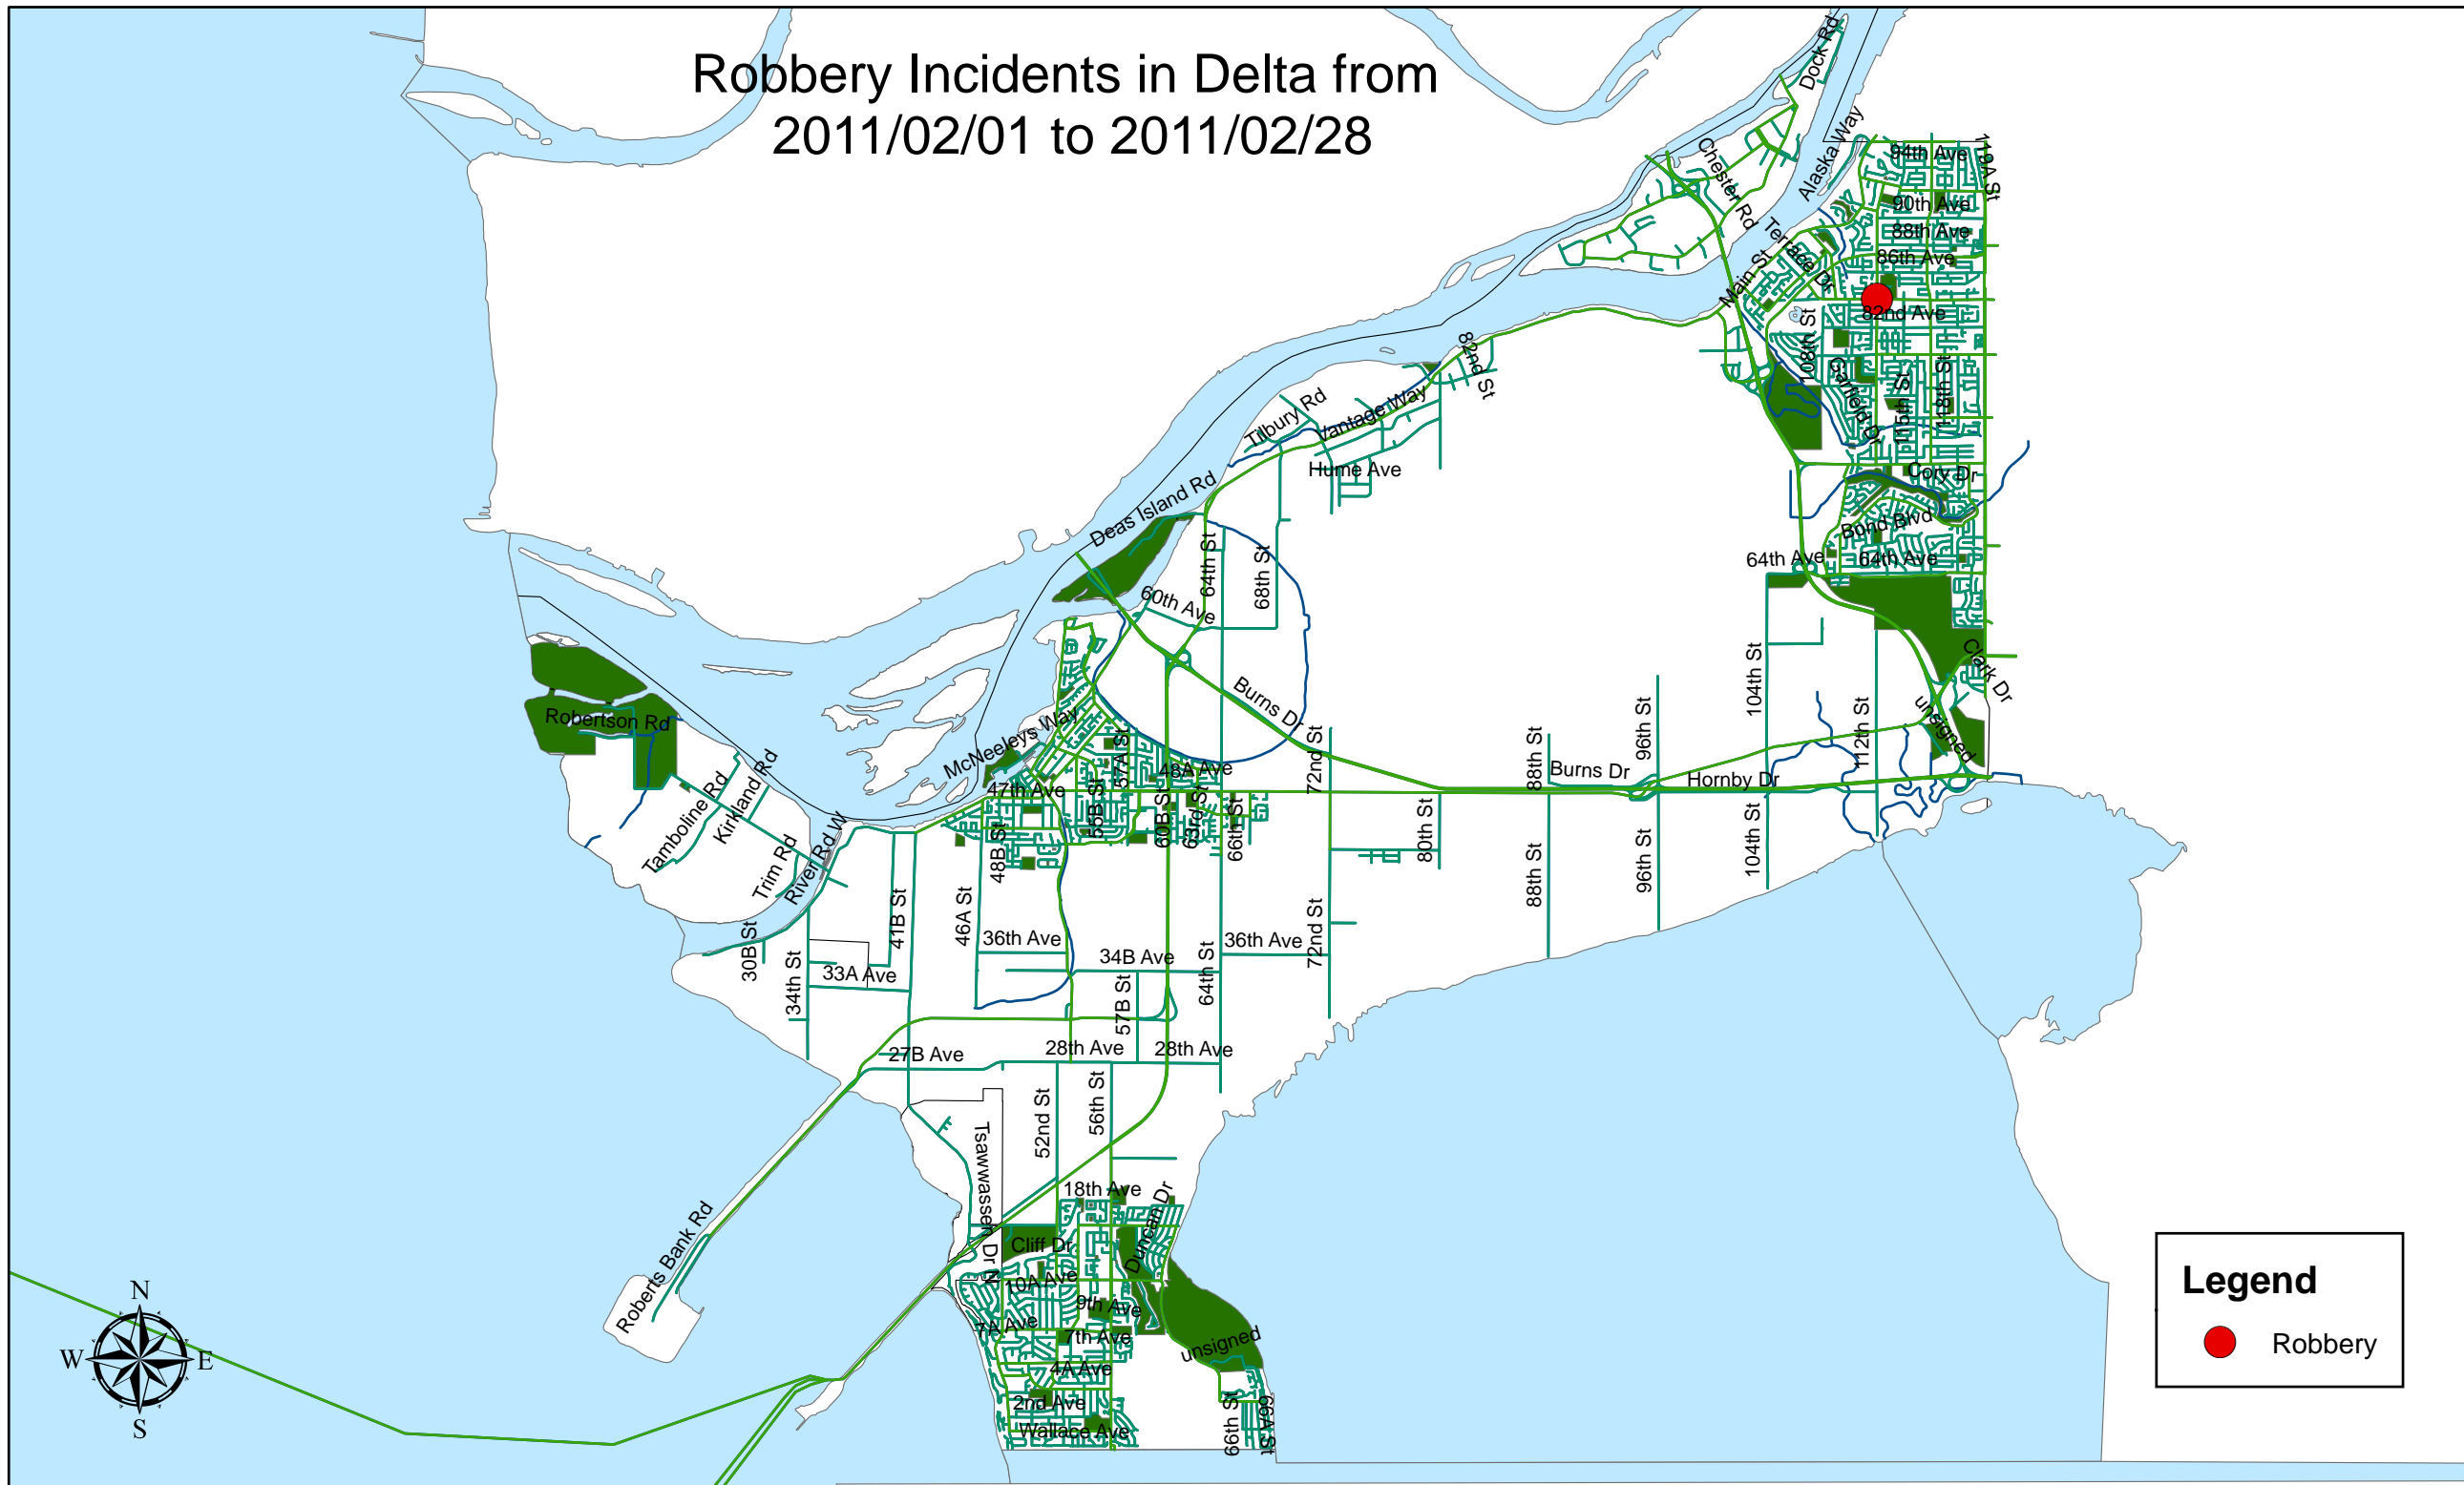

Robbery Incidents in Delta from 2011/02/01 to 2011/02/28

Legend

- Robbery

Theft of Auto Incidents in Delta from 2011/02/01 to 2011/02/28

Legend

- Theft of Auto

Theft from Auto Incidents in Delta from 2011/02/01 to 2011/02/28

Legend

- Theft from Auto