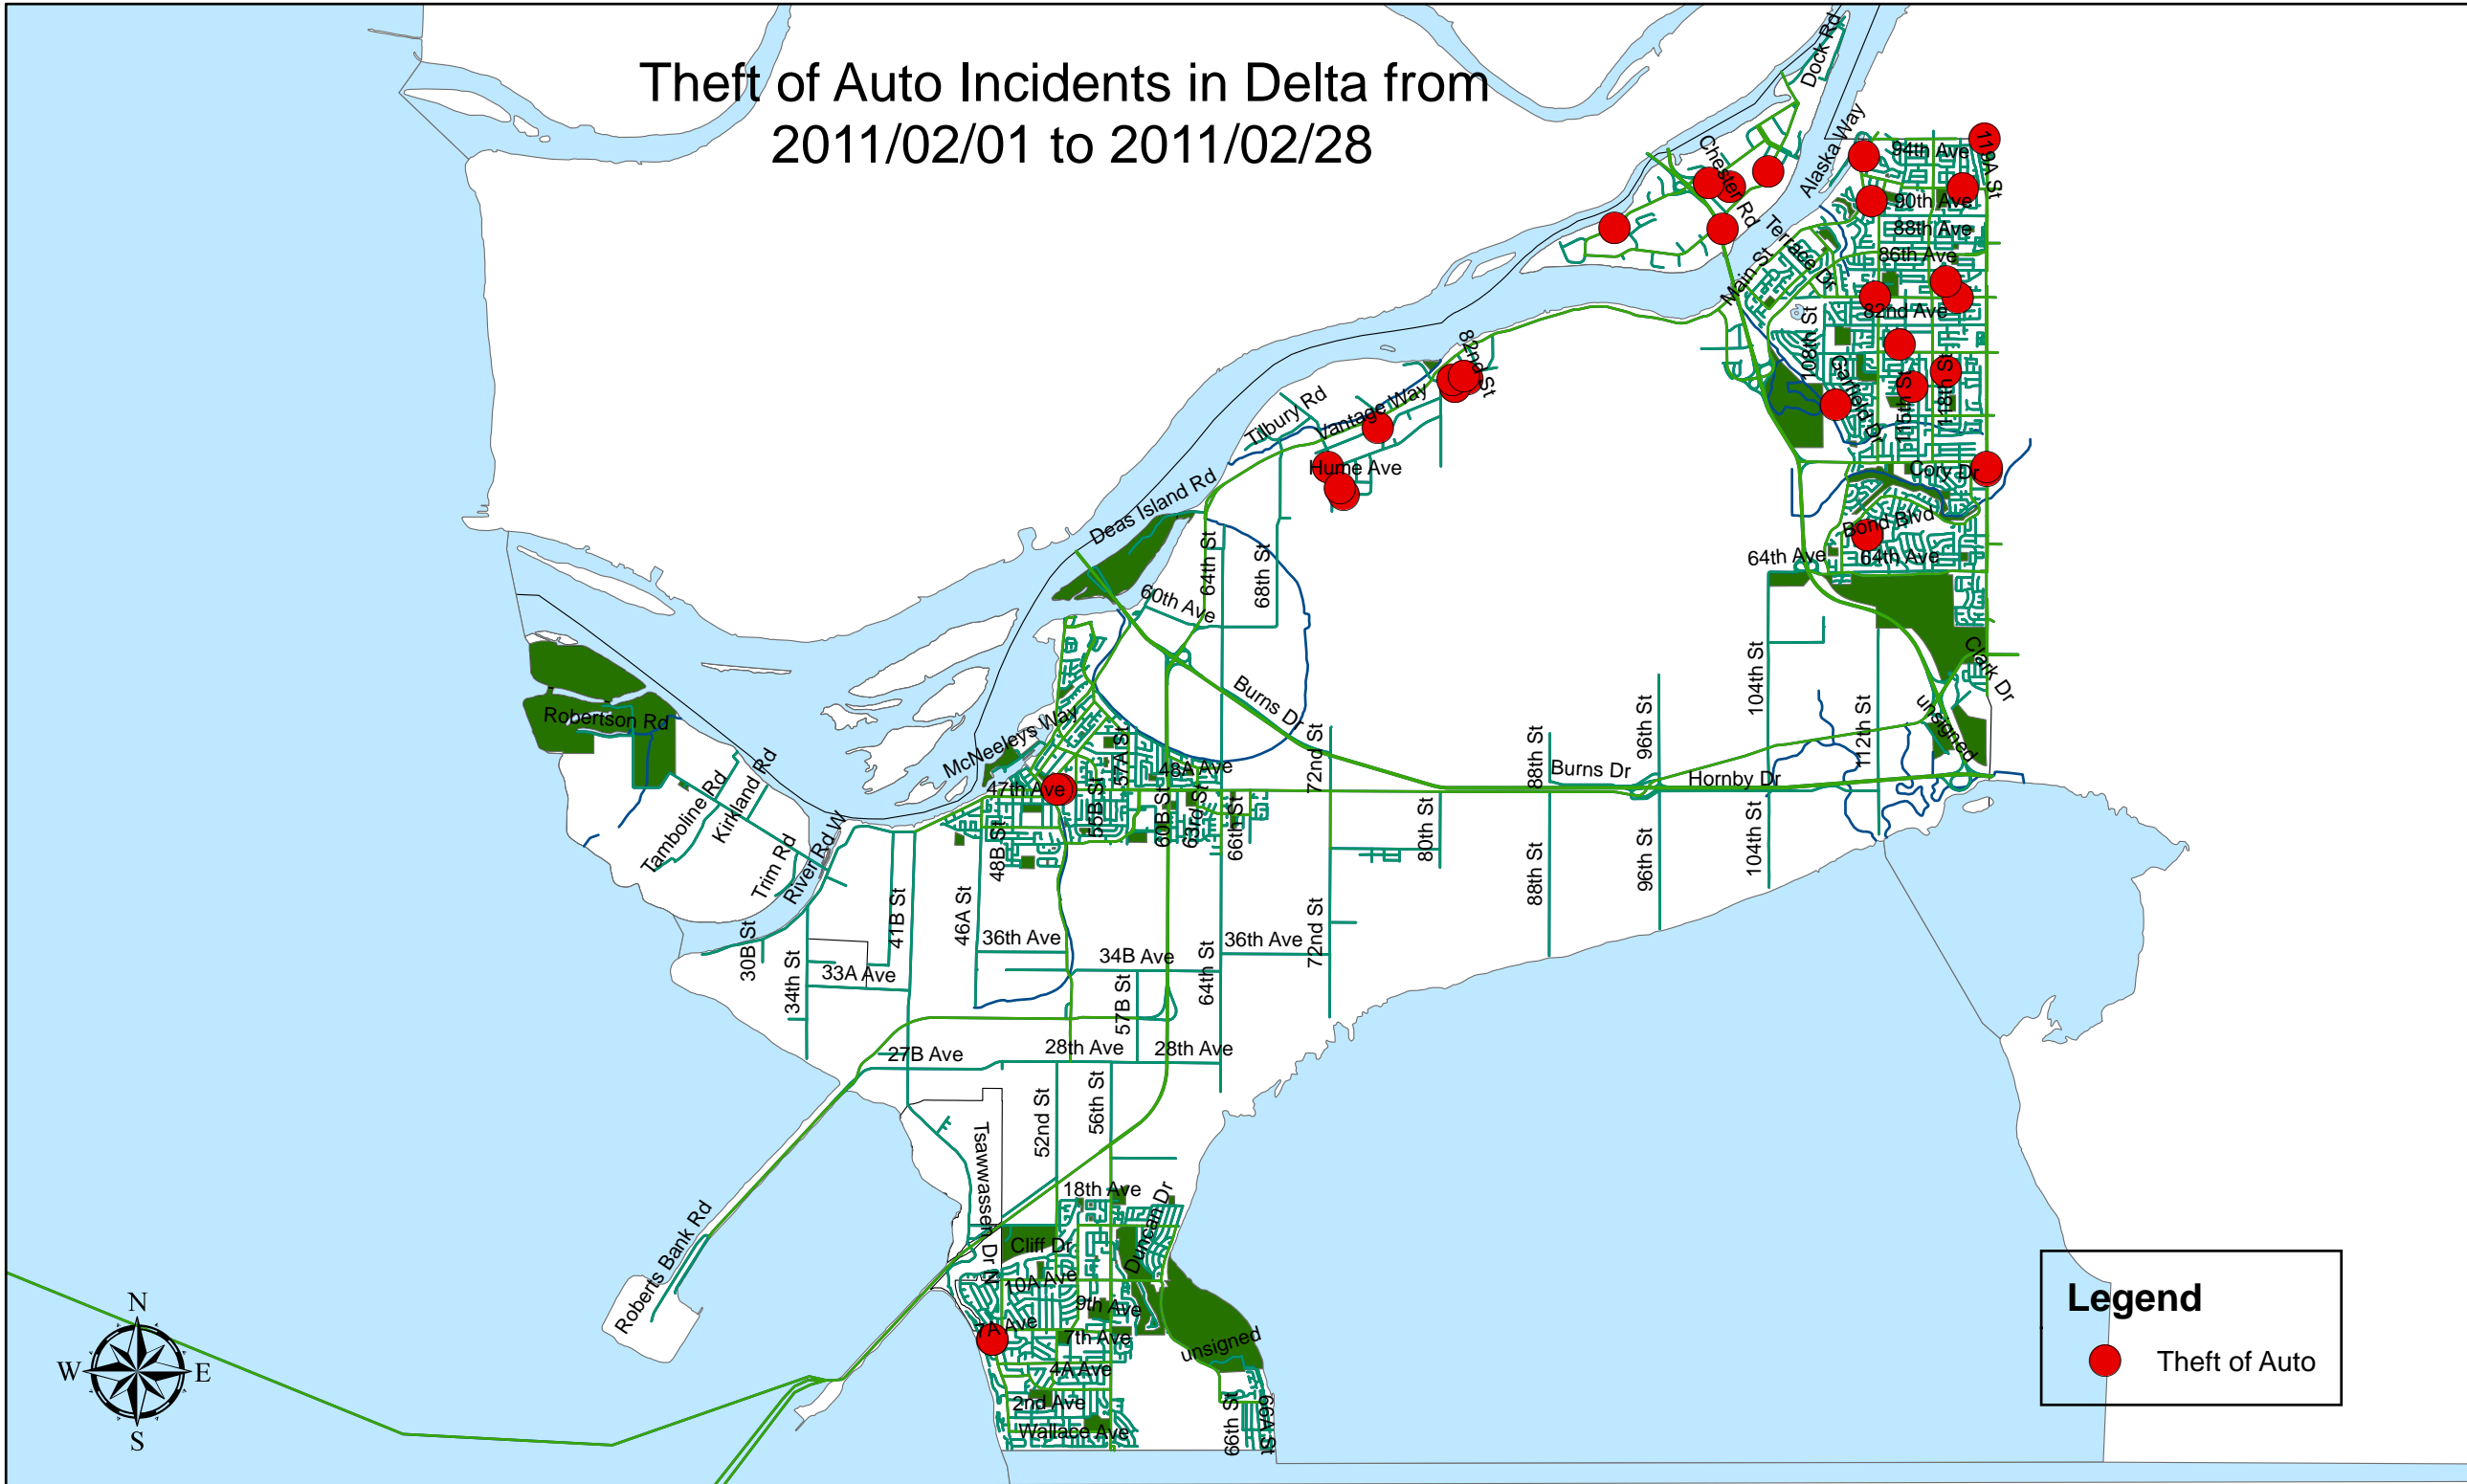

Robbery Incidents in Delta from 2011/02/01 to 2011/02/28

Legend

- Robbery

Theft of Auto Incidents in Delta from 2011/02/01 to 2011/02/28

Legend

- Theft of Auto

Theft from Auto Incidents in Delta from 2011/02/01 to 2011/02/28

Legend

- Theft from Auto