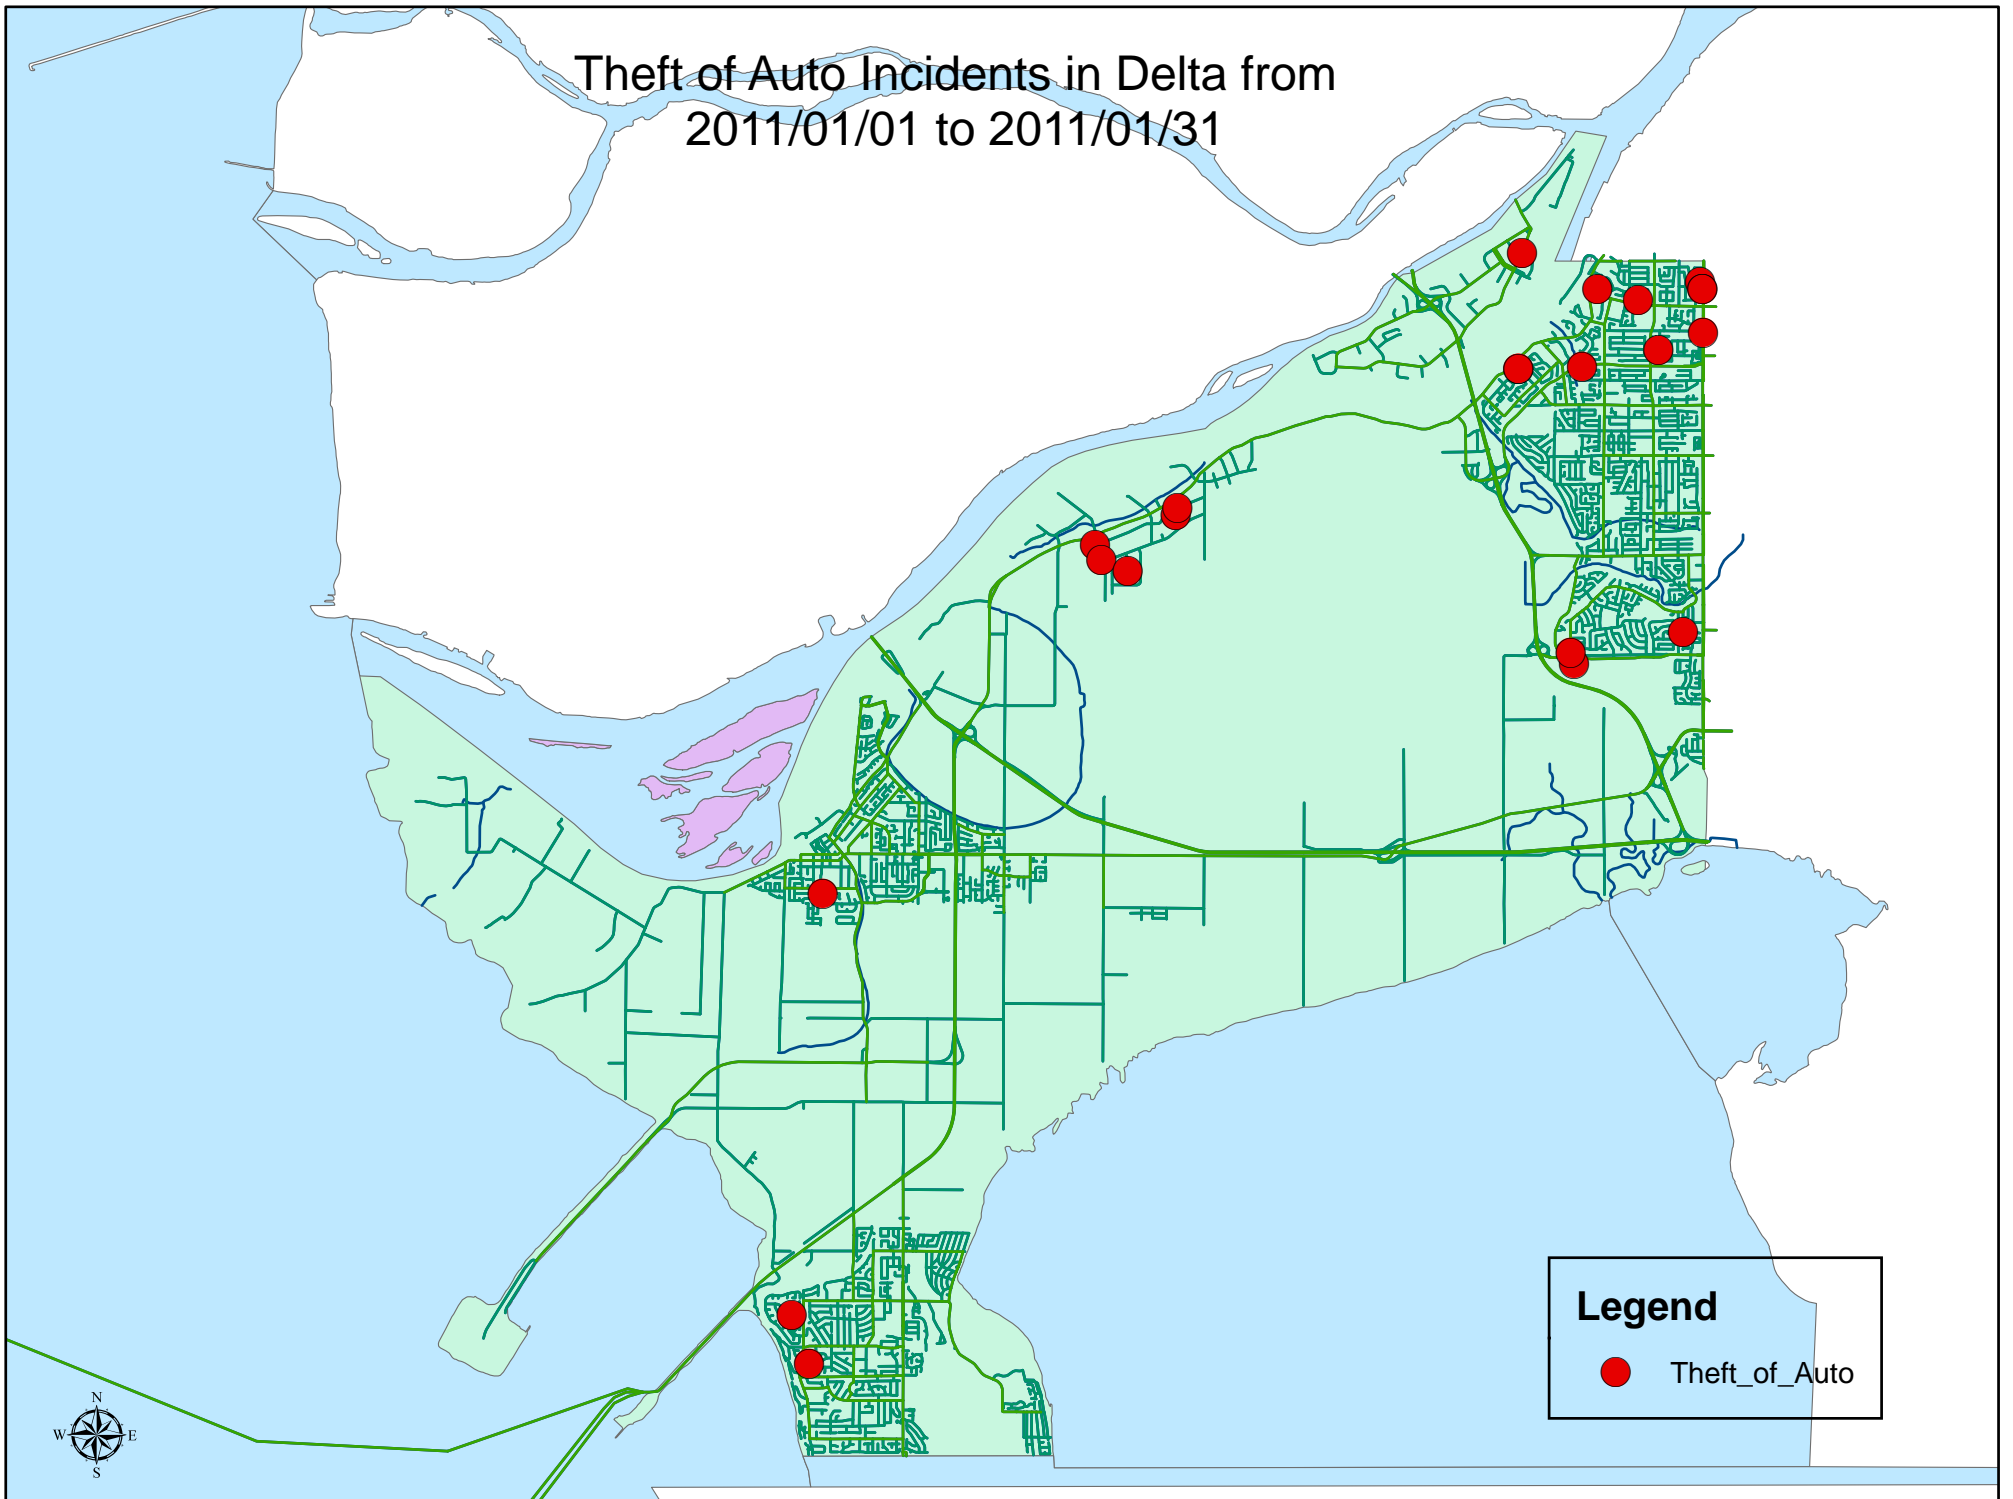

# Robbery Incidents in Delta from 2011/01/01 to 2011/01/31

# Residential Break & Enter Incidents in Delta from 2011/01/01 to 2011/01/31

## Legend

● Residential\_B&E

Theft of Auto Incidents in Delta from  
2011/01/01 to 2011/01/31

**Legend**

- Theft\_of\_Auto

# Theft from Auto Incidents in Delta from 2011/01/01 to 2011/01/31

**Legend**

- Theft\_from\_auto