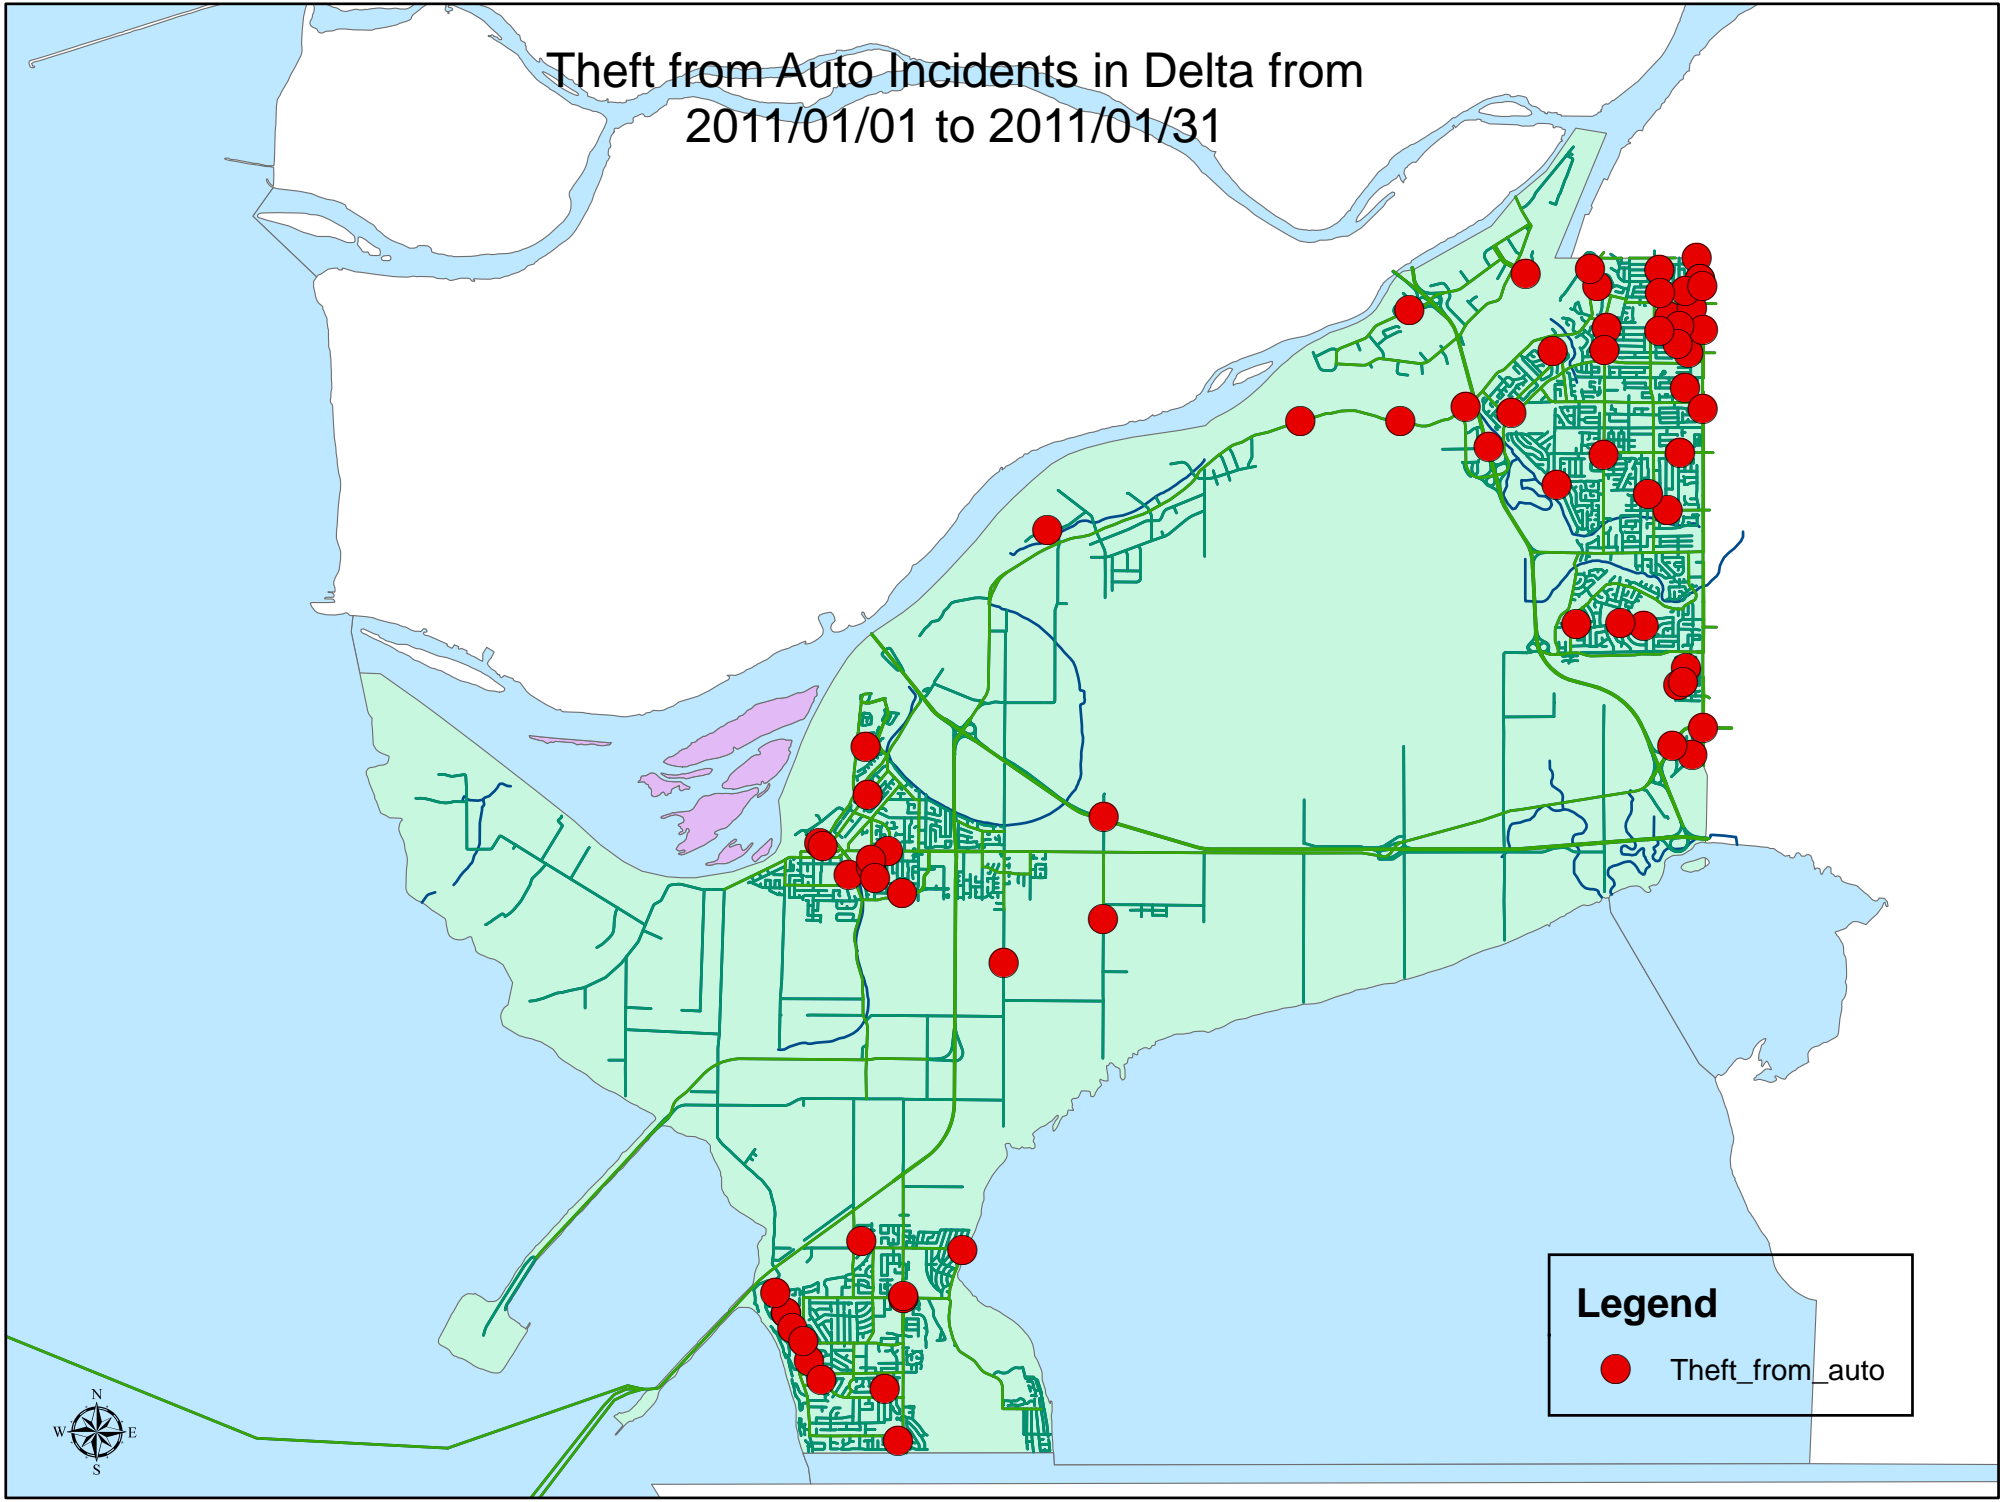

# Robbery Incidents in Delta from 2011/01/01 to 2011/01/31

# Residential Break & Enter Incidents in Delta from 2011/01/01 to 2011/01/31

## Legend

● Residential\_B&E

Theft of Auto Incidents in Delta from  
2011/01/01 to 2011/01/31

**Legend**

- Theft\_of\_Auto

# Theft from Auto Incidents in Delta from 2011/01/01 to 2011/01/31

**Legend**

- Theft\_from\_auto