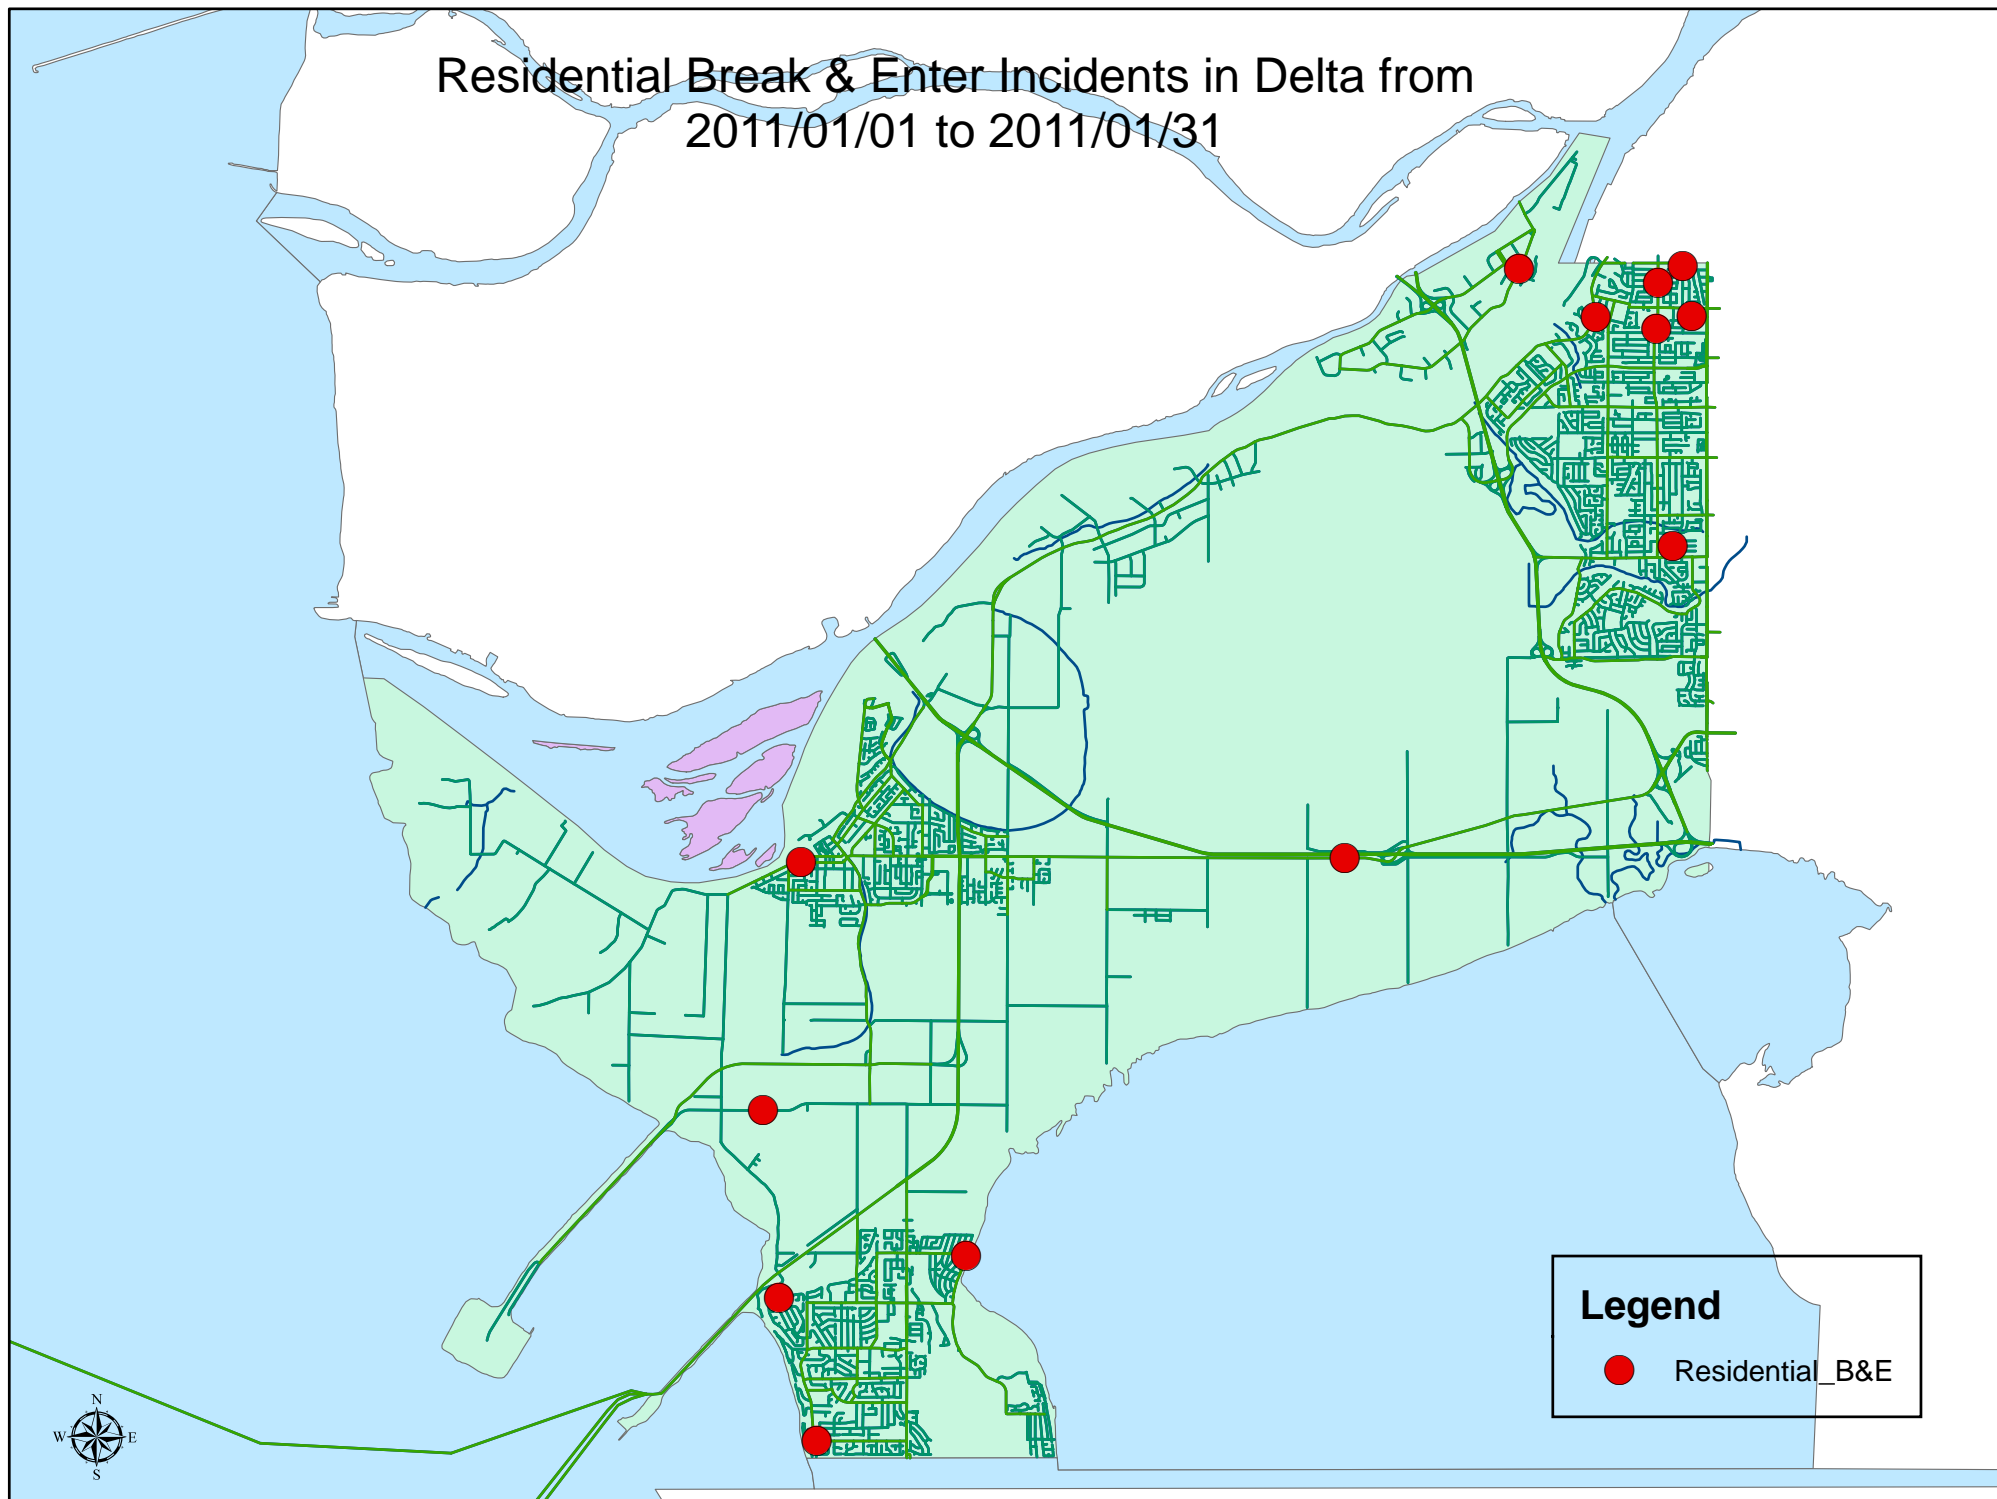

# Robbery Incidents in Delta from 2011/01/01 to 2011/01/31

# Residential Break & Enter Incidents in Delta from 2011/01/01 to 2011/01/31

# Theft from Auto Incidents in Delta from 2011/01/01 to 2011/01/31

**Legend**

- Theft\_from\_auto