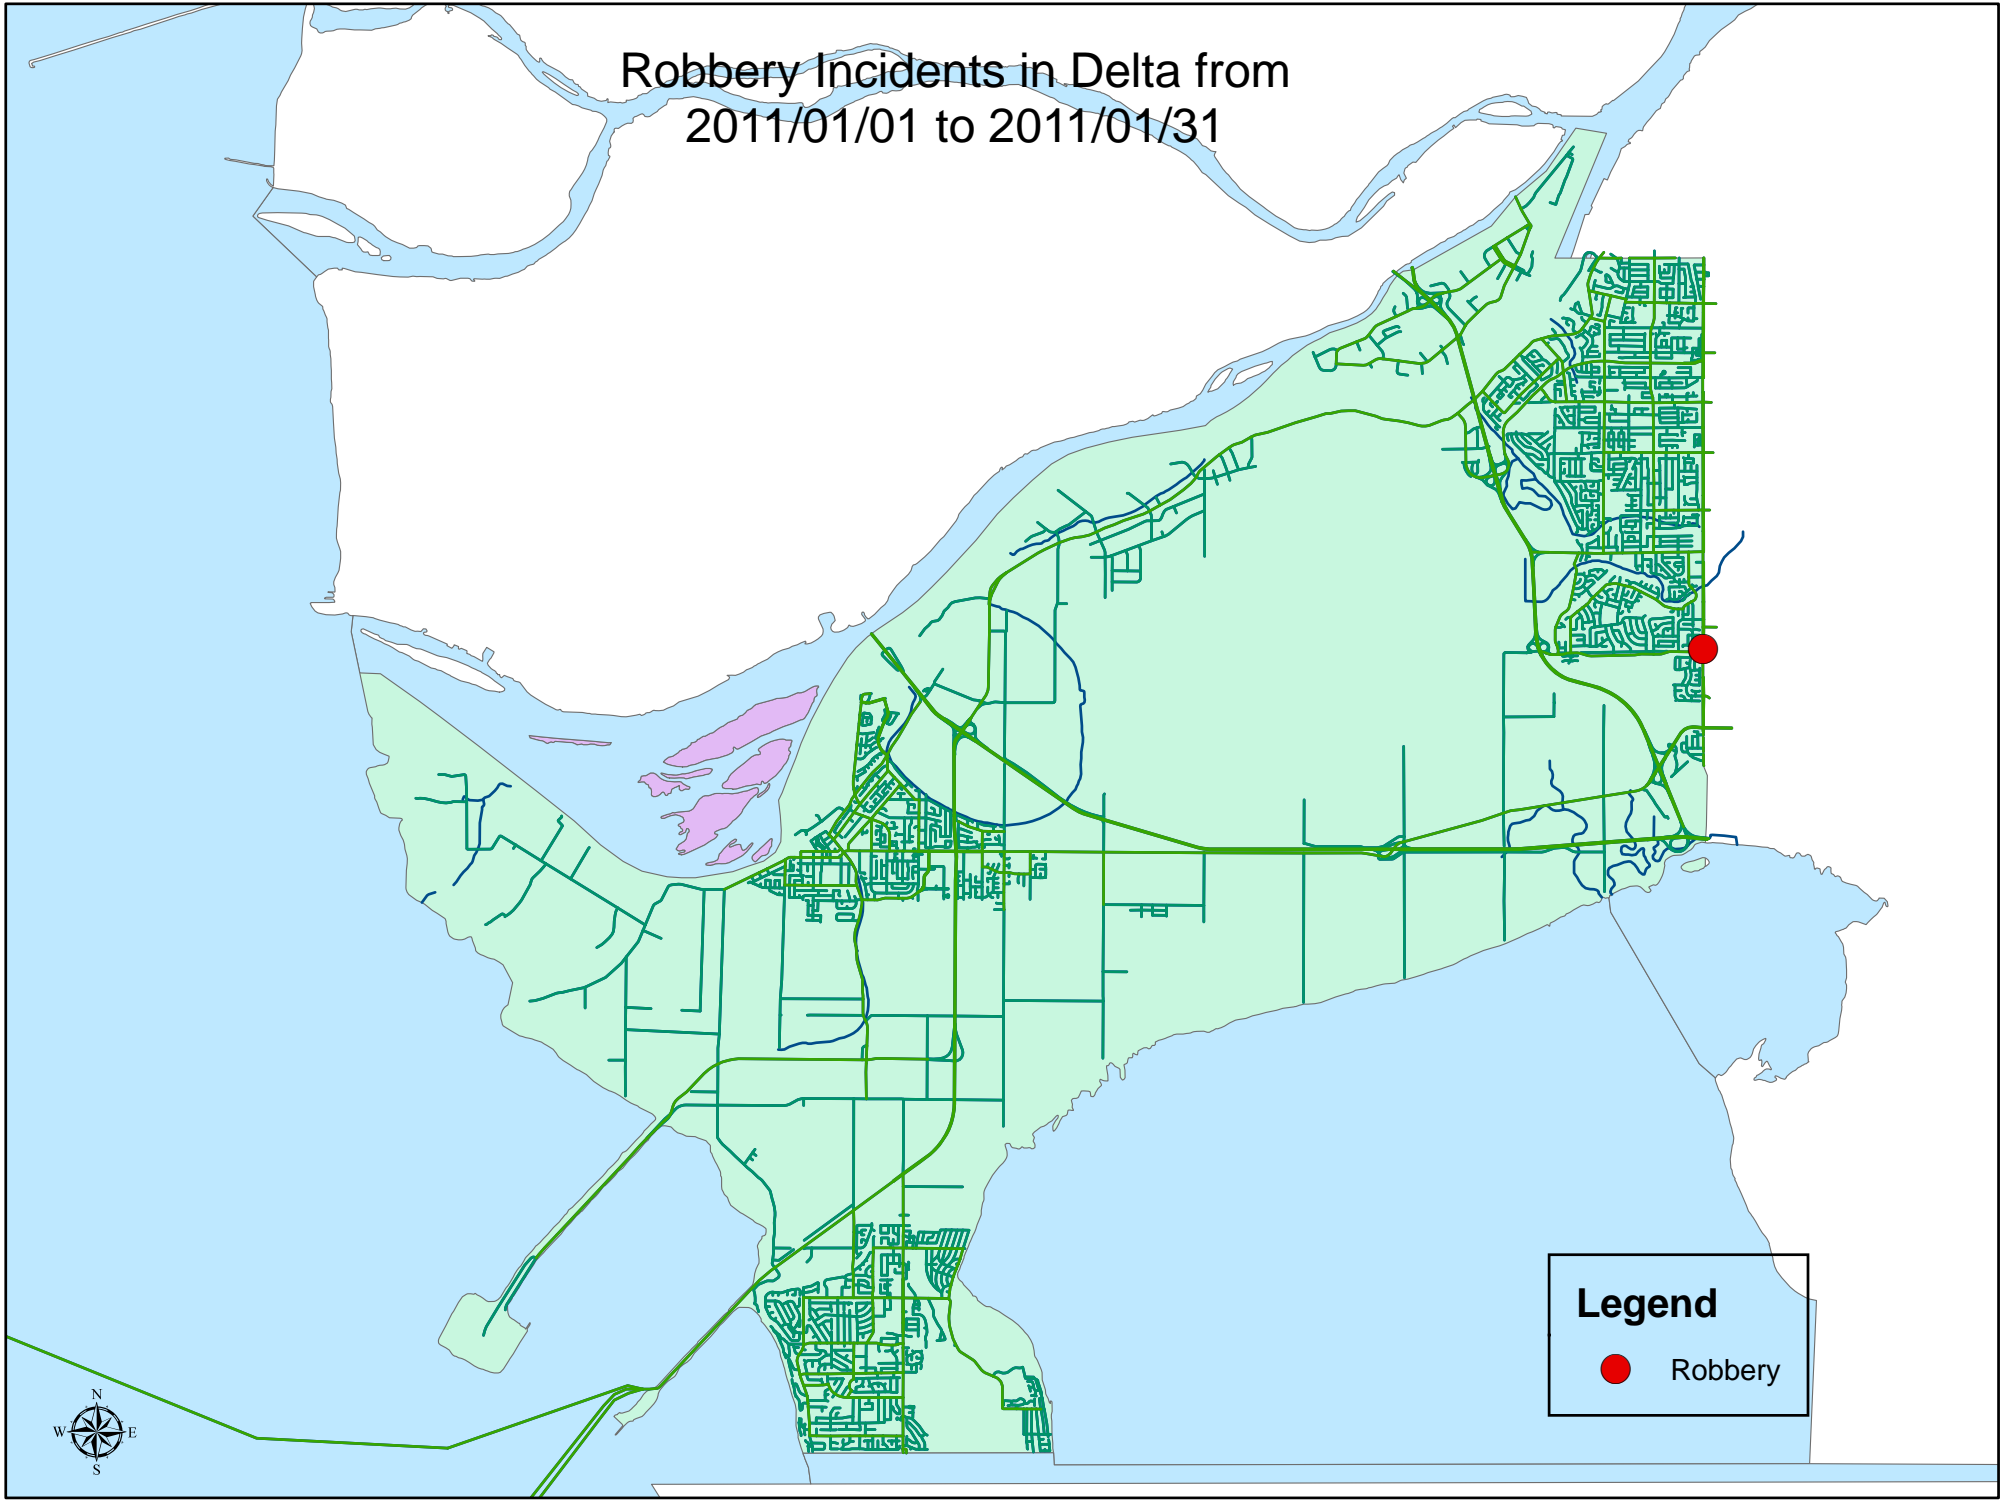

# Robbery Incidents in Delta from 2011/01/01 to 2011/01/31

# Residential Break & Enter Incidents in Delta from 2011/01/01 to 2011/01/31

## Legend

● Residential\_B&E

Theft of Auto Incidents in Delta from  
2011/01/01 to 2011/01/31

**Legend**

- Theft\_of\_Auto

# Theft from Auto Incidents in Delta from 2011/01/01 to 2011/01/31

**Legend**

- Theft\_from\_auto