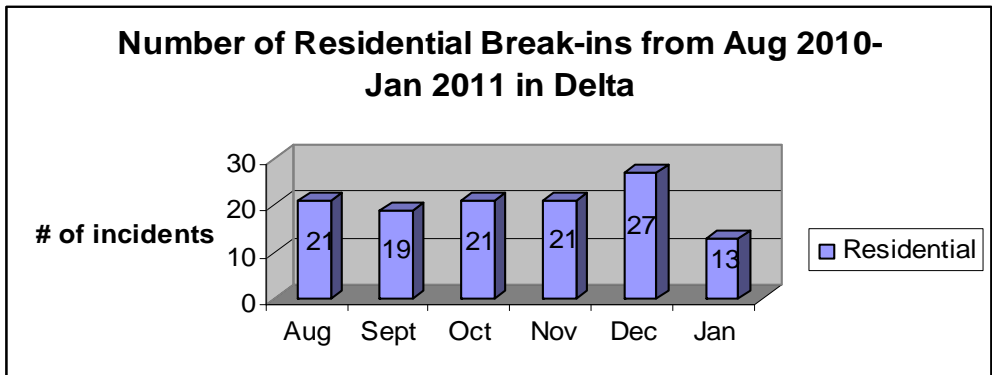

Theft from Vehicle

A total of 27 vehicles were broken into in Ladner and Tsawwassen in January 2011. The suspects gaining entry into the vehicles by smashing a window or punching the door lock. Some of the vehicles were left unlocked. Suspect(s) appear to be looking for any items left within the vehicle including small change, wallets, GPS and electronics.

Date: 2011/02/08

2011/01/01 to 2011/01/31

2011 Delta Crime Trends
2011 Stats Comparison by Month

Date: 2011/02/08

2011/01/01 to 2011/01/31