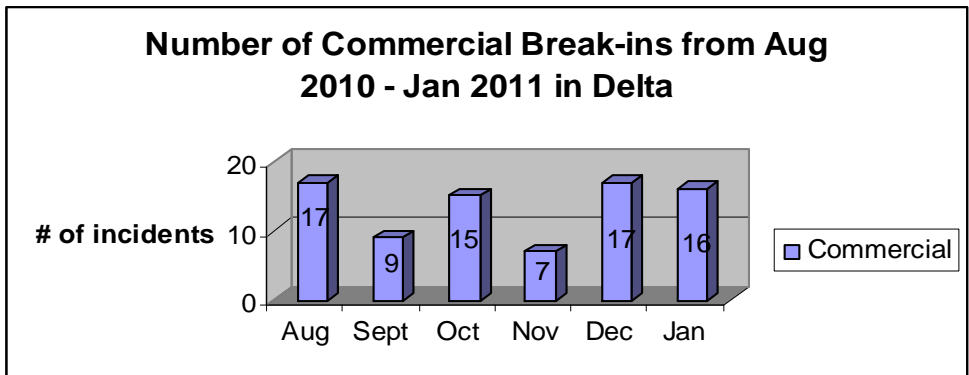

Theft from Vehicle

A total of 27 vehicles were broken into in Ladner and Tsawwassen in January 2011. The suspects gaining entry into the vehicles by smashing a window or punching the door lock. Some of the vehicles were left unlocked. Suspect(s) appear to be looking for any items left within the vehicle including small change, wallets, GPS and electronics.

Date: 2011/02/08

2011/01/01 to 2011/01/31

2011 Delta Crime Trends
2011 Stats Comparison by Month

Date: 2011/02/08

2011/01/01 to 2011/01/31